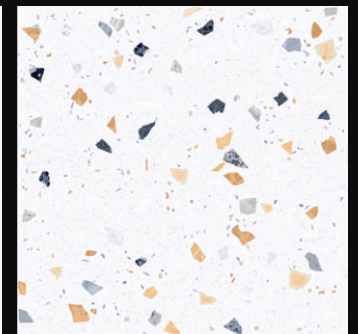

Terrazzo series

4001

300x
600mm

600x
600mm

600x
1200mm

Matt Finish

Terrazzo series

4010