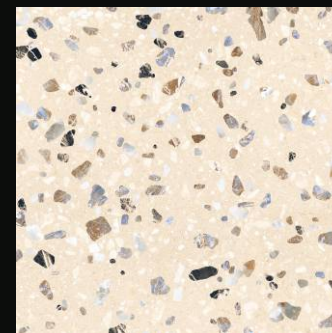

Terrazzo
series

4014

300x
600mm

600x
600mm

600x
1200mm

Matt Finish