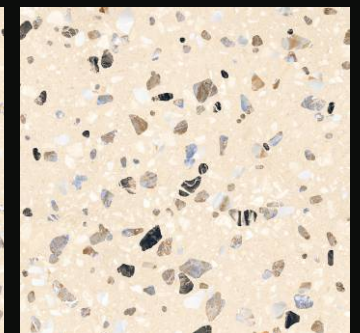

Terrazzo
series

4014

300x
600mm

600x
600mm

600x
1200mm

Matt Finish