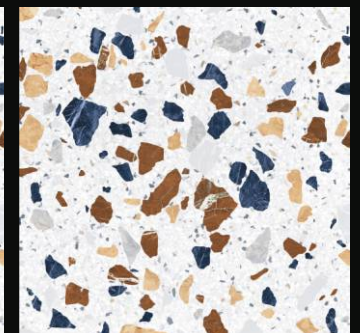

Terrazzo series

4018

300x
600mm

600x
600mm

600x
1200mm

Matt Finish