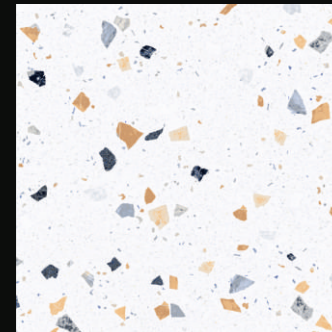

Terrazzo series

4001

300x
600mm

600x
600mm

600x
1200mm

Matt Finish

Terrazzo series

4010