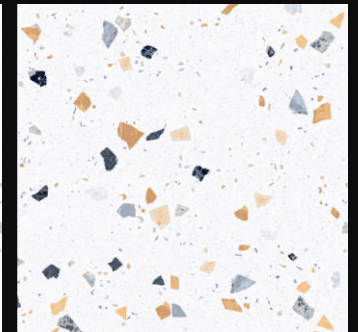

Terrazzo series

4001

300x
600mm

600x
600mm

600x
1200mm

Matt Finish

Terrazzo series

4010