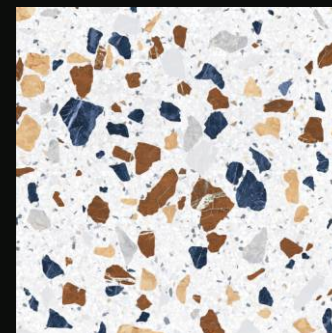

Terrazzo series

4018

300x
600mm

600x
600mm

600x
1200mm

Matt Finish