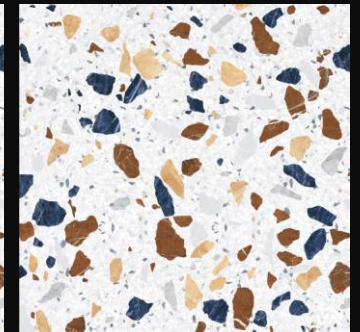

Terrazzo series

4018

300x
600mm

600x
600mm

600x
1200mm

Matt Finish