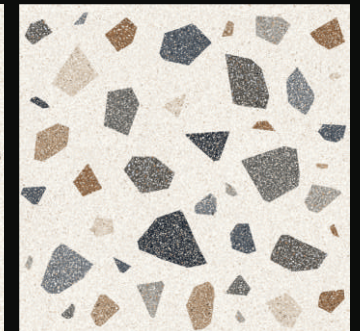

Terrazzo series

4004

300x
600mm

600x
600mm

600x
1200mm

Matt Finish