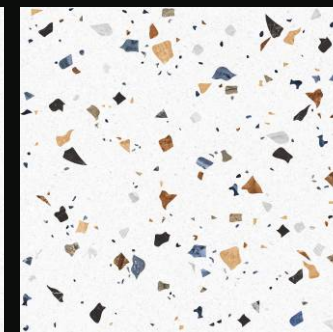

Matt Finish

Terrazzo series

4017

300x
600mm

600x
600mm

600x
1200mm

Matt Finish

Terrazzo
series