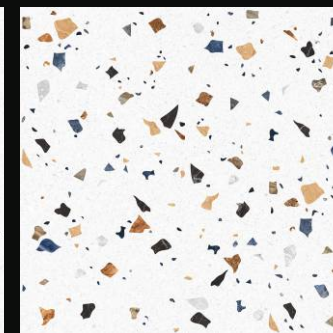

Matt Finish

Terrazzo series

4017

300x
600mm

600x
600mm

600x
1200mm

Matt Finish

Terrazzo
series