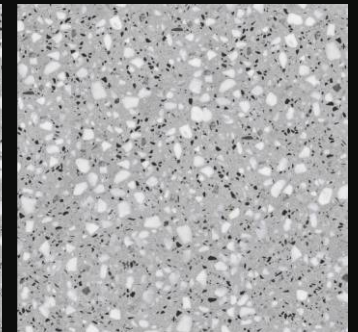

600x
1200mm

Matt Finish

Terrazzo
series

4028

300x
600mm

600x
600mm

600x
1200mm

Matt Finish