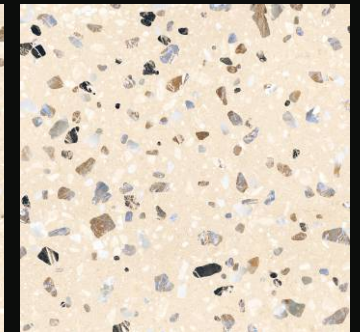

Terrazzo
series

4014

300x
600mm

600x
600mm

600x
1200mm

Matt Finish