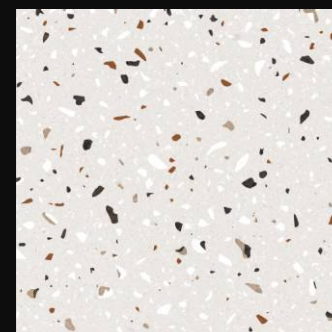

Terrazzo series

4021

300x
600mm

600x
600mm

600x
1200mm

Matt Finish