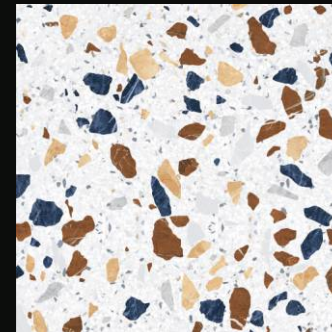

Terrazzo series

4018

300x
600mm

600x
600mm

600x
1200mm

Matt Finish