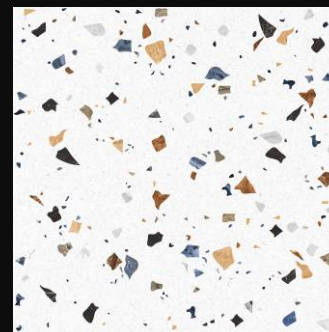

Matt Finish

Terrazzo series

4017

300x
600mm

600x
600mm

600x
1200mm

Matt Finish

Terrazzo
series