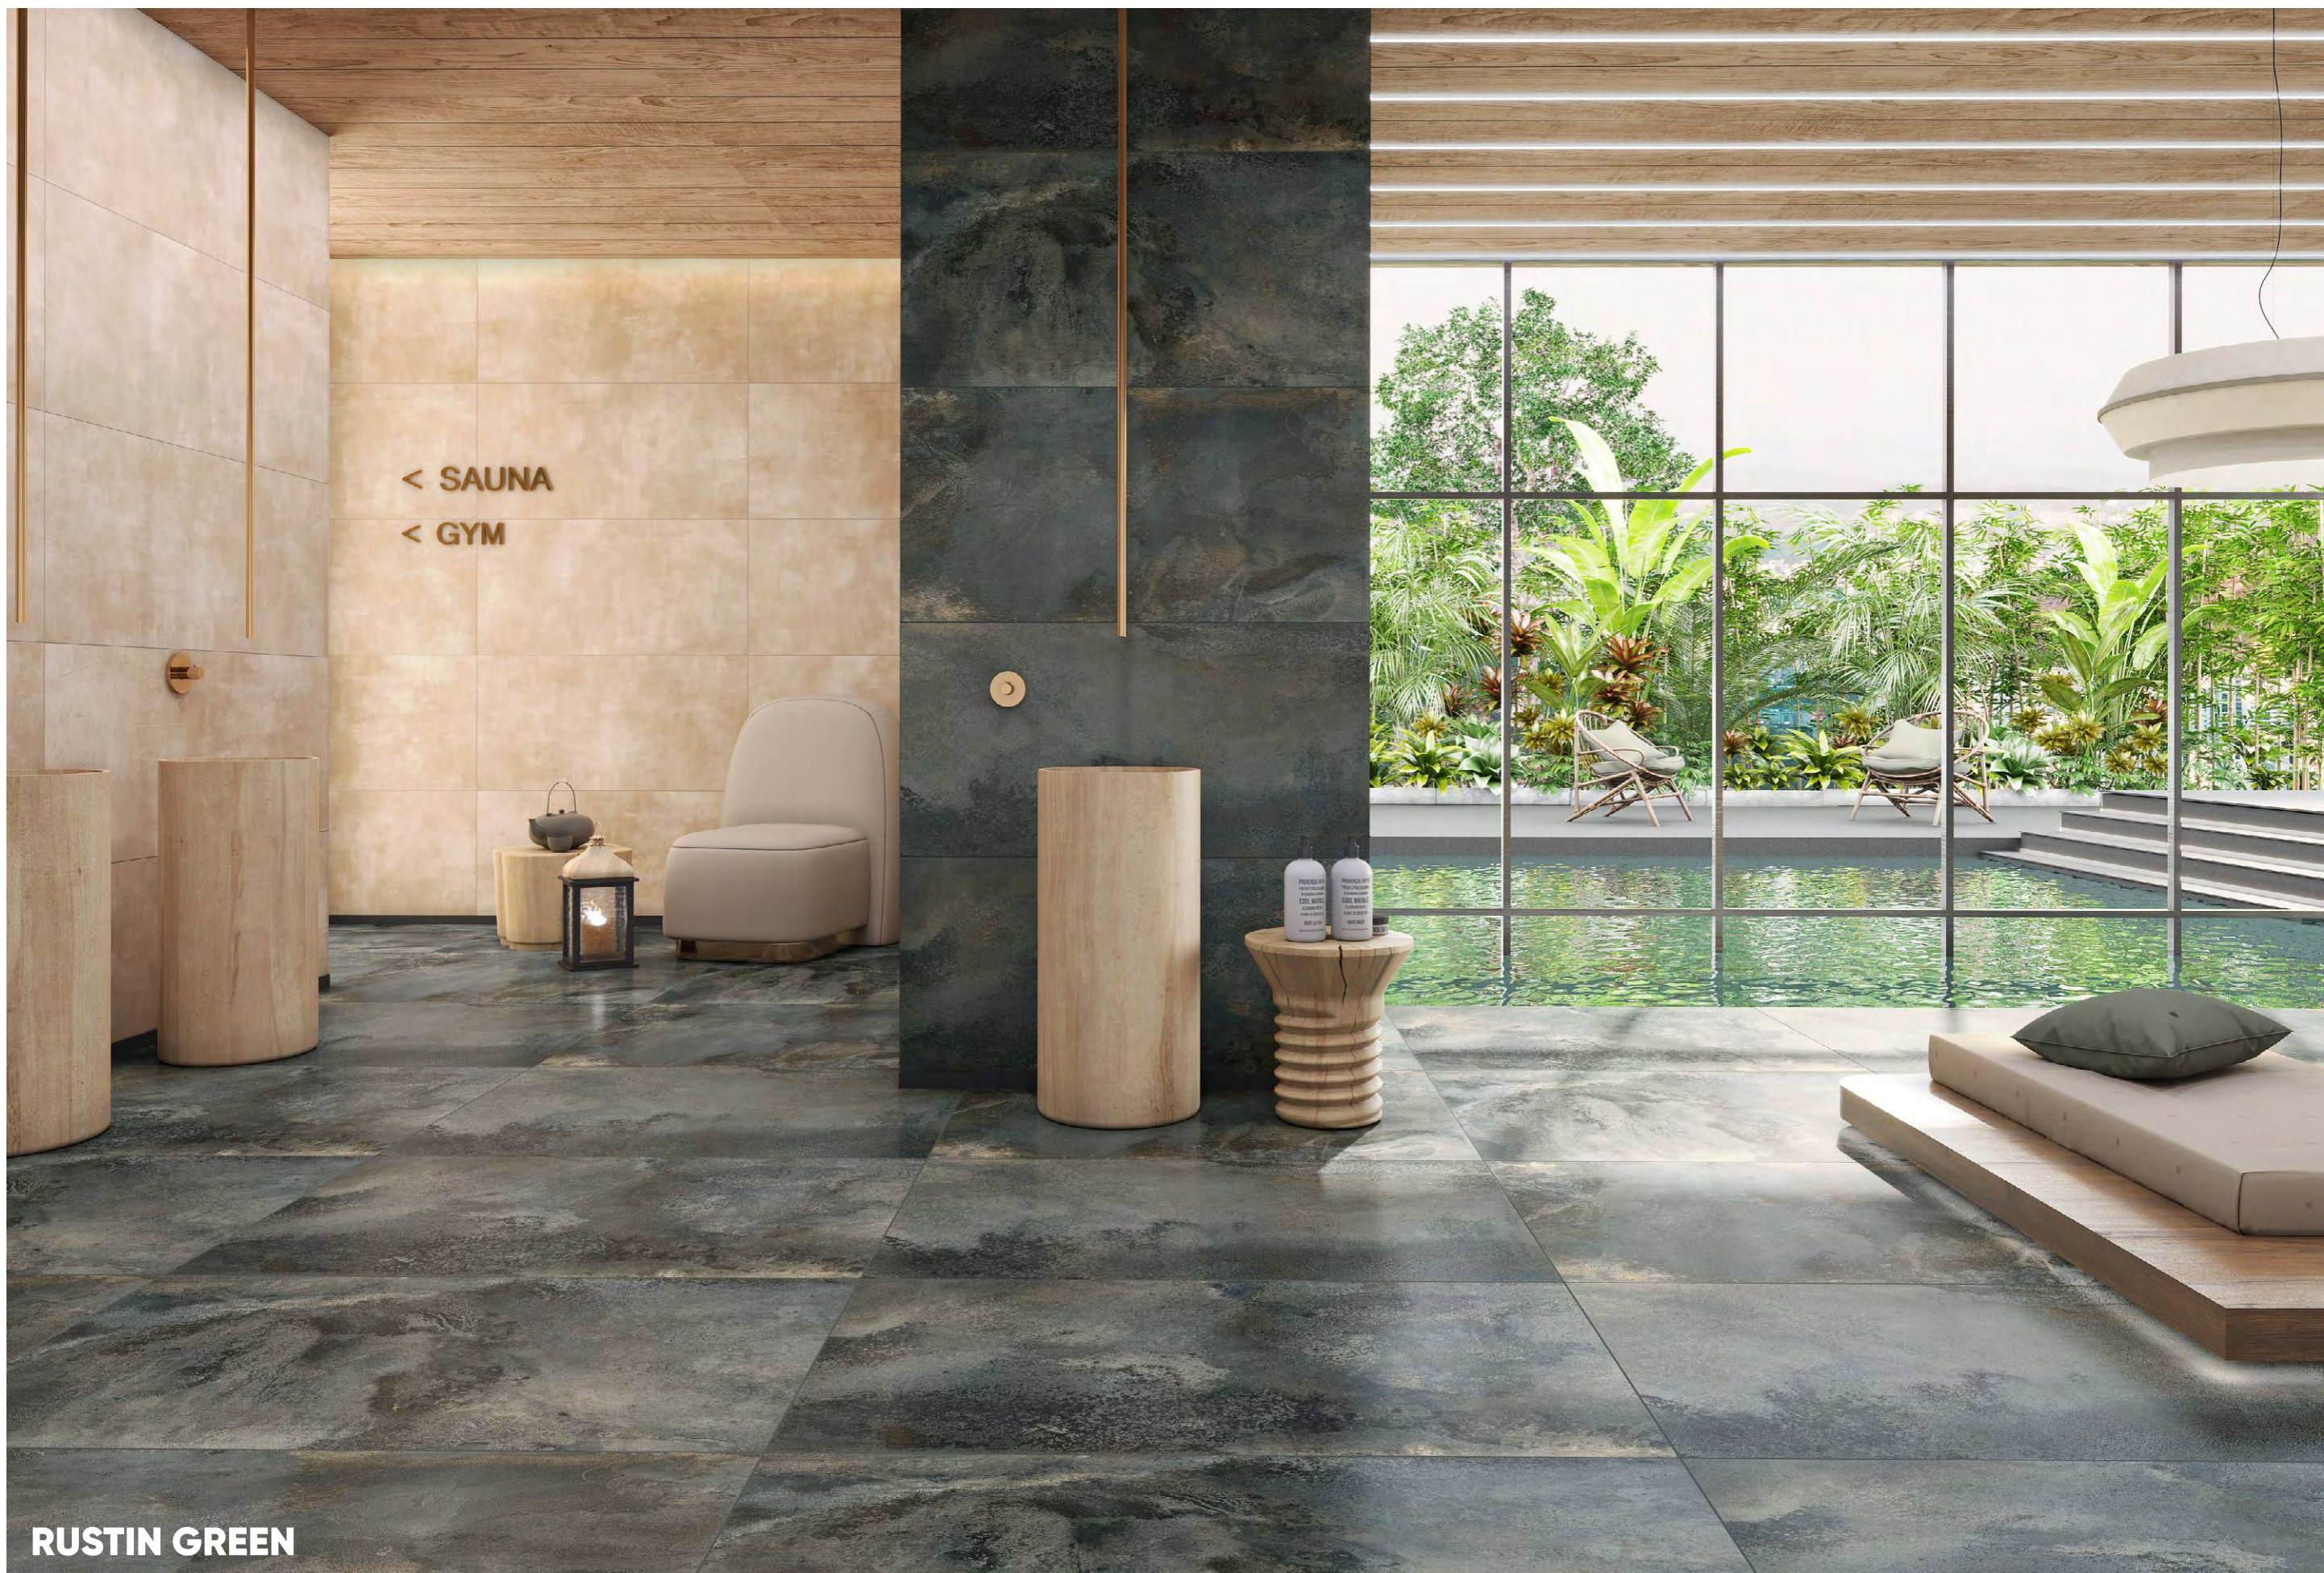

AVAILABLE
RANDOM : 06

THE TRUE BEAUTY OF THE WORLD LIES BENEATH ITS SURFACE.

**RUSTIN
GREEN**

MATT SURFACE | 600X1200MM

RUSTIN GREEN

I'M
NEW

भ्रतिका

Segam
Tiles Pvt Ltd