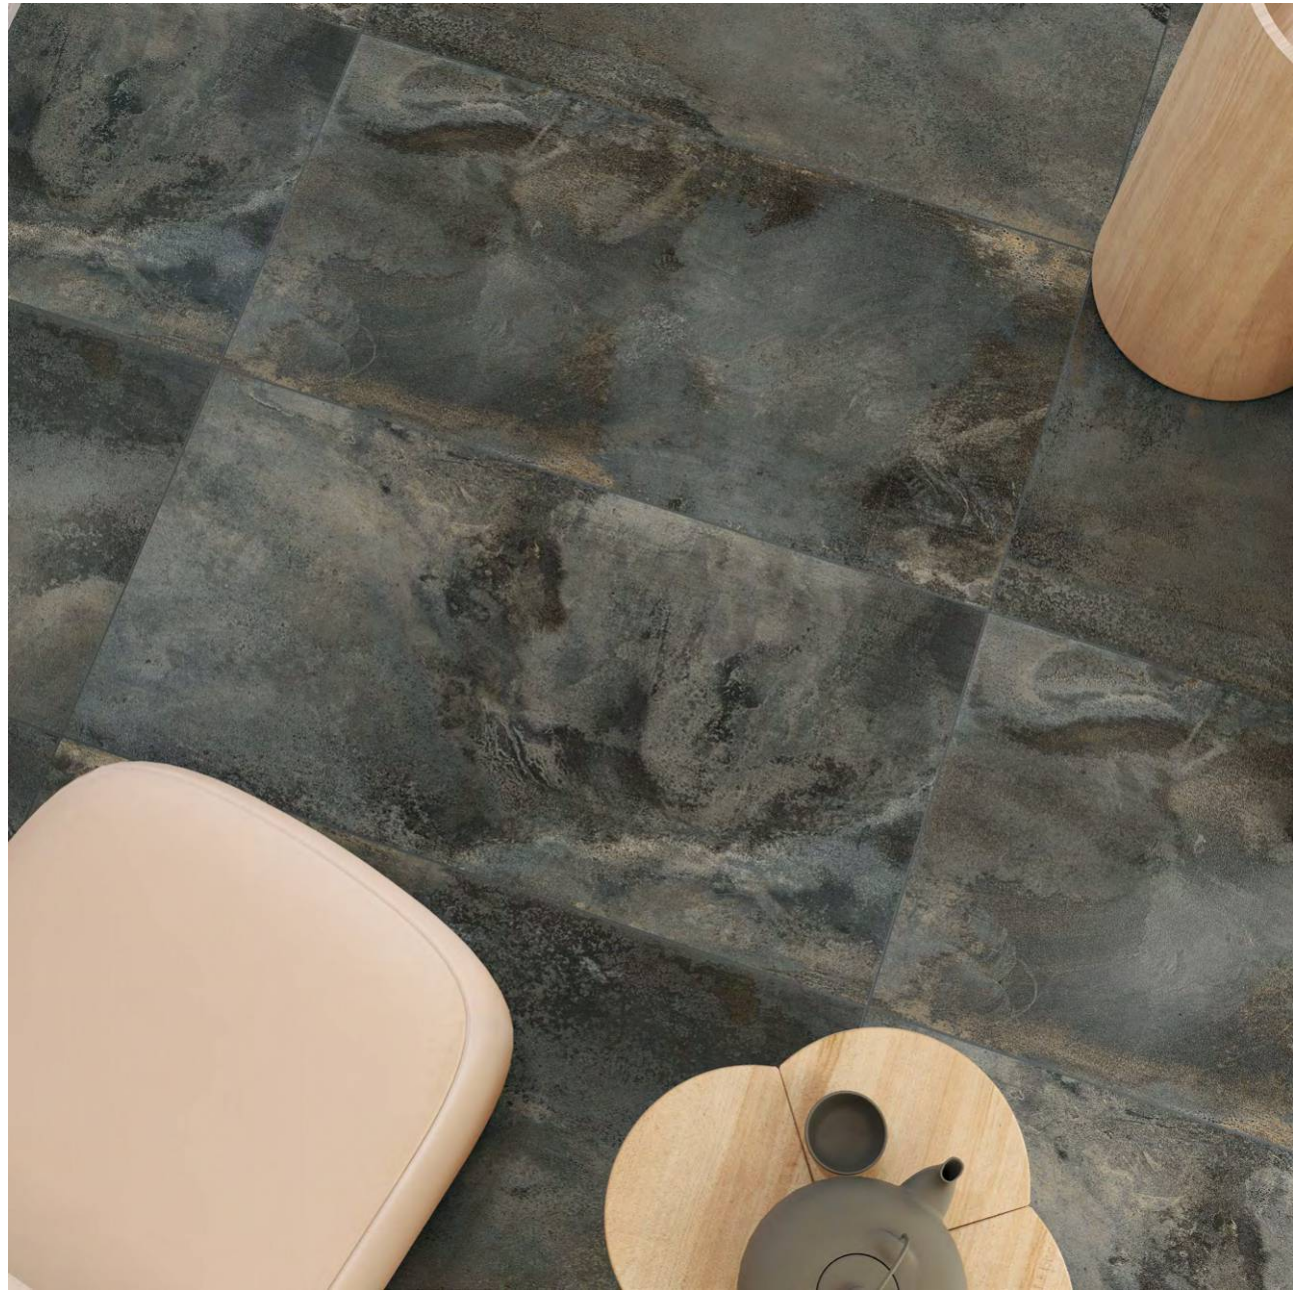

AVAILABLE
RANDOM : 06

THE TRUE BEAUTY OF THE WORLD LIES BENEATH ITS SURFACE.

**RUSTIN
GREEN**

MATT SURFACE | 600X1200MM

RUSTIN GREEN

I'M
NEW

भ्रतिका

Segam
Tiles Pvt Ltd