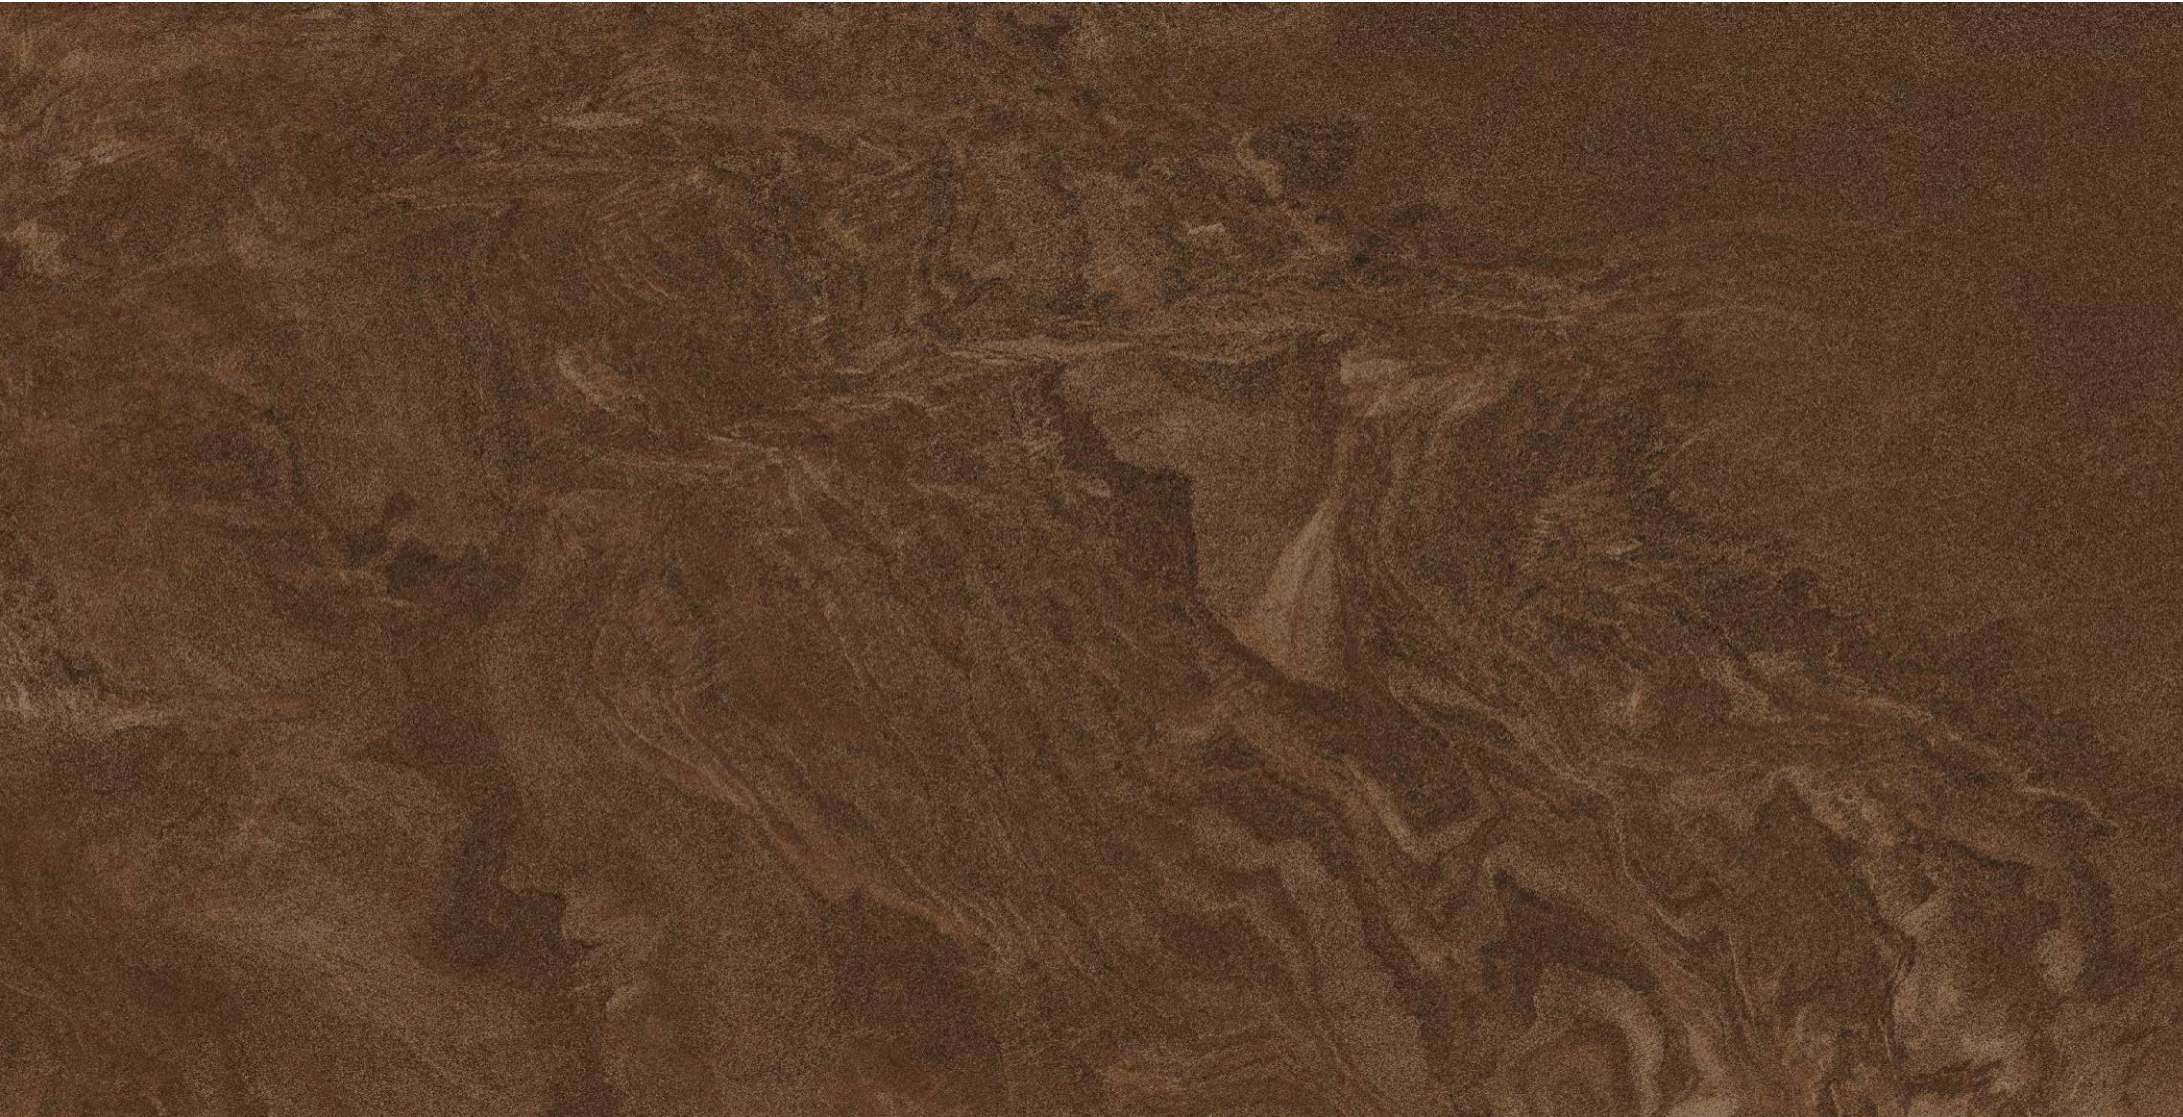

A SPACE INSPIRED BY A NATURAL LANDSCAPE.

LAVASA BROWNIE

MATT SURFACE | 600X1200MM

LAVASA BROWNIE

I'M
NEW

भ्रतिका

Segam
Tiles Pvt Ltd

**LAVASA
BROWNIE**