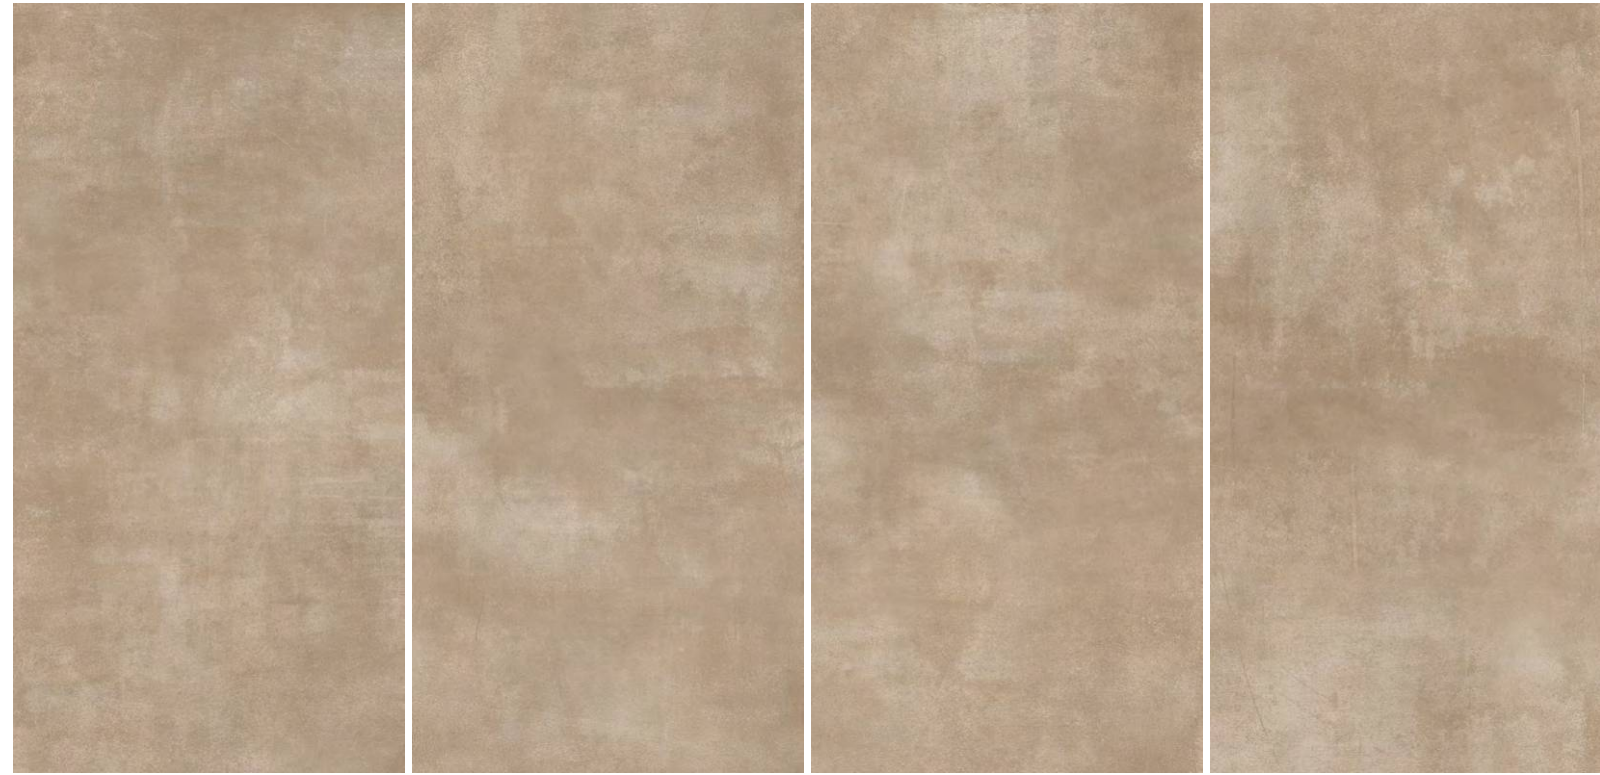

I'M
NEW

भ्रतिका

Segam
Tiles Pvt Ltd

**INFINITY
BEIGE**

600x
1200mm

MATT
SURFACE

AVAILABLE
RANDOM : 05