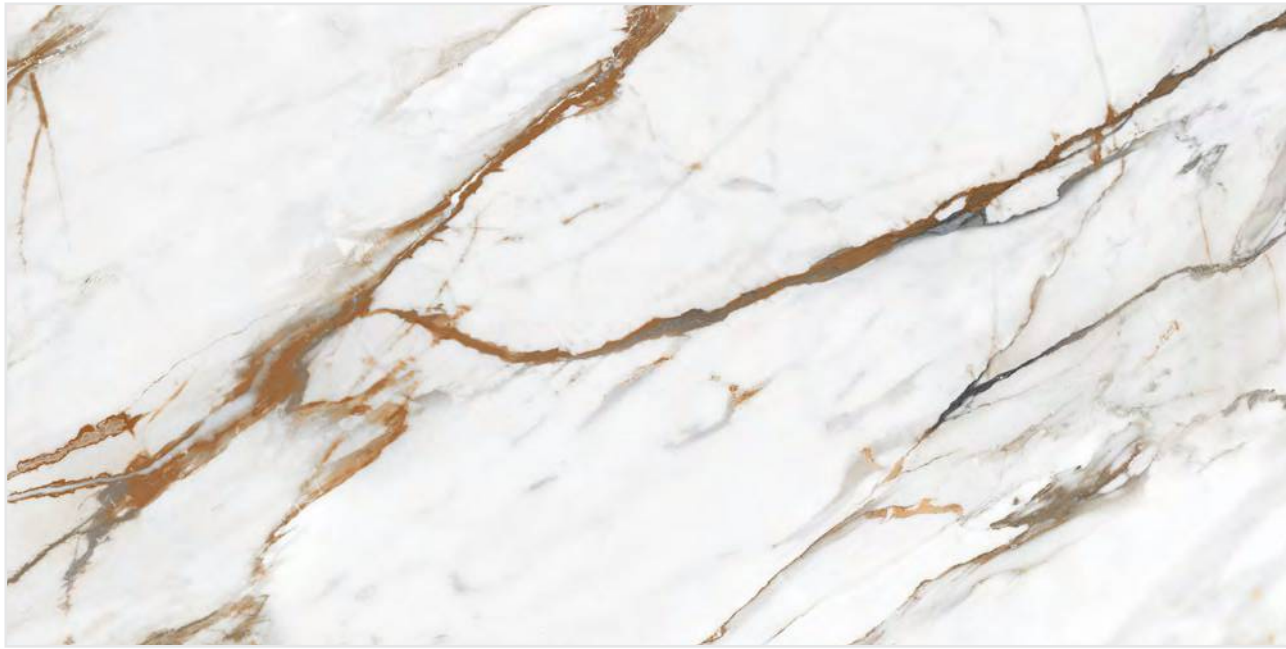

Segam
Tiles Pvt Ltd

I'M
BEST

BORGHINI BROWN

600x
1200mm | POLISHED
SURFACE | AVAILABLE
RANDOM : 06