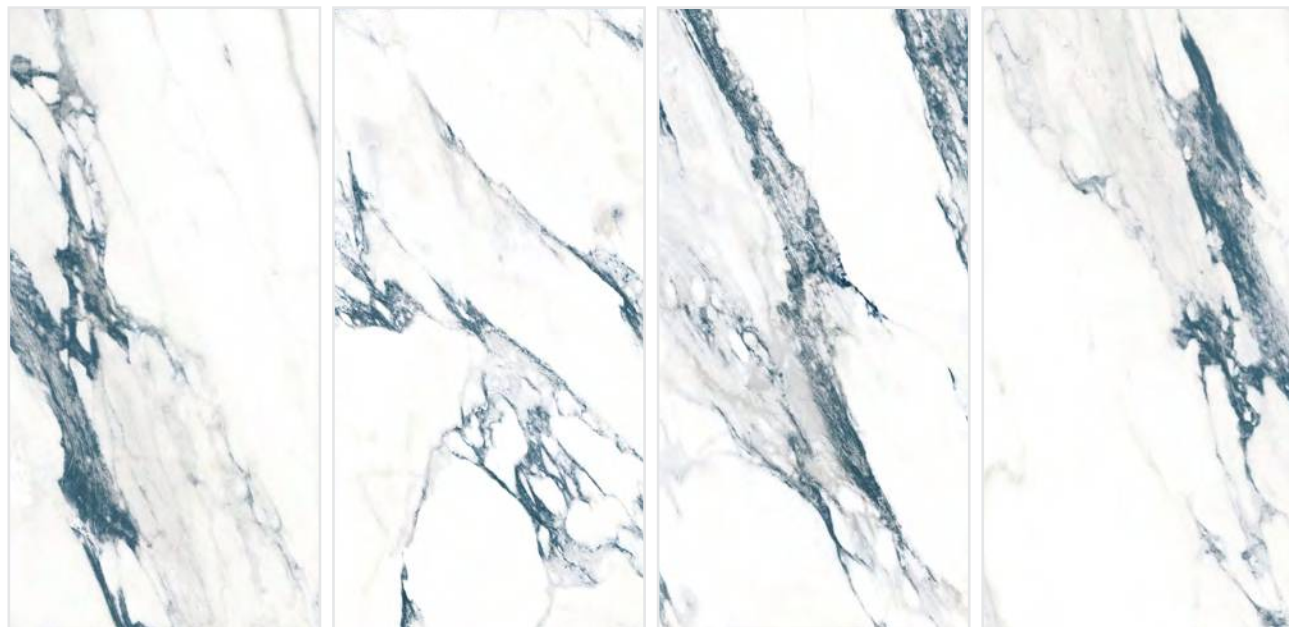

CALACATTA KANDI

600x
1200mm | POLISHED
SURFACE | AVAILABLE
RANDOM : 04