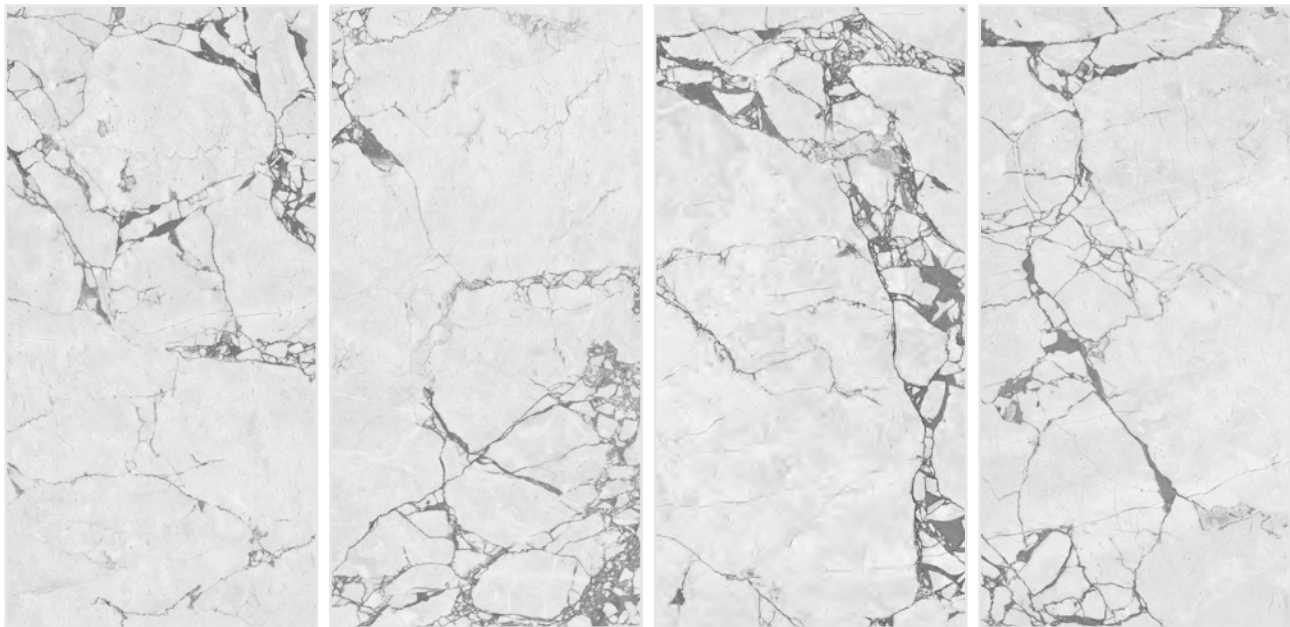

ROSETA GREY

600x1200mm | POLISHED SURFACE | AVAILABLE RANDOM : 06