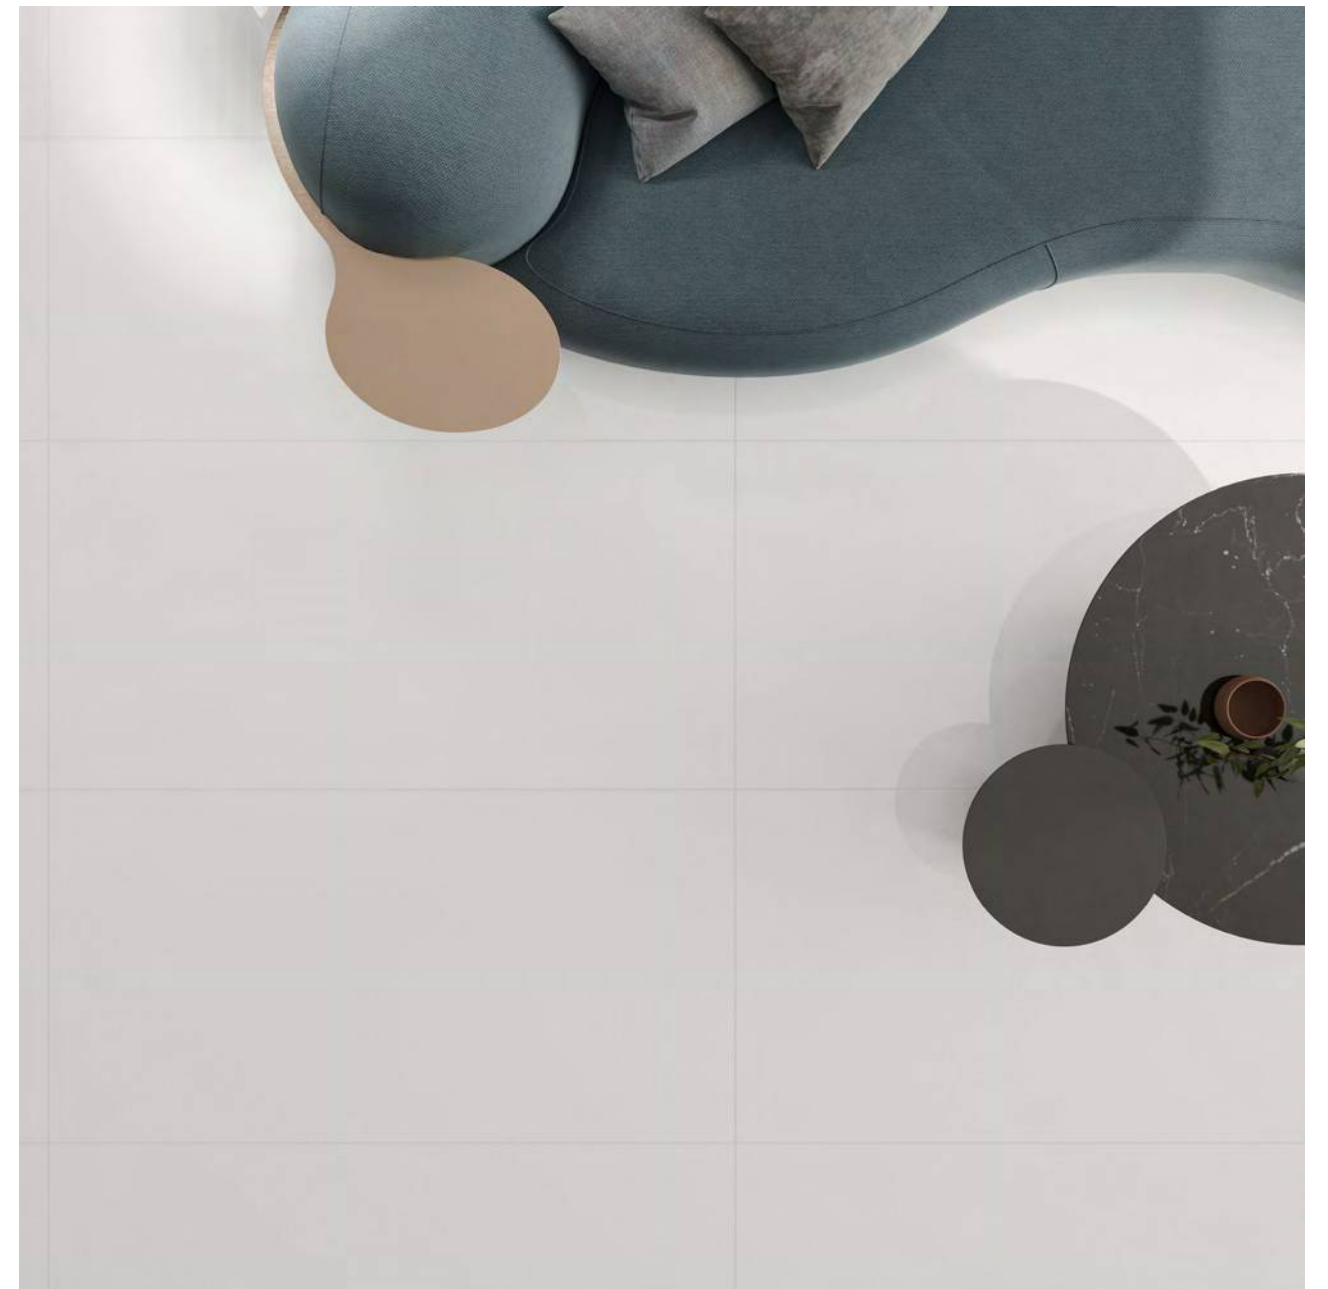

# ABSOLUTE WHITE

600x  
1200mm | POLISHED  
SURFACE | AVAILABLE  
RANDOM : 06

**ABSOLUTE WHITE**

  
**Segam**  
Tiles Pvt Ltd

I'M  
**BEST**