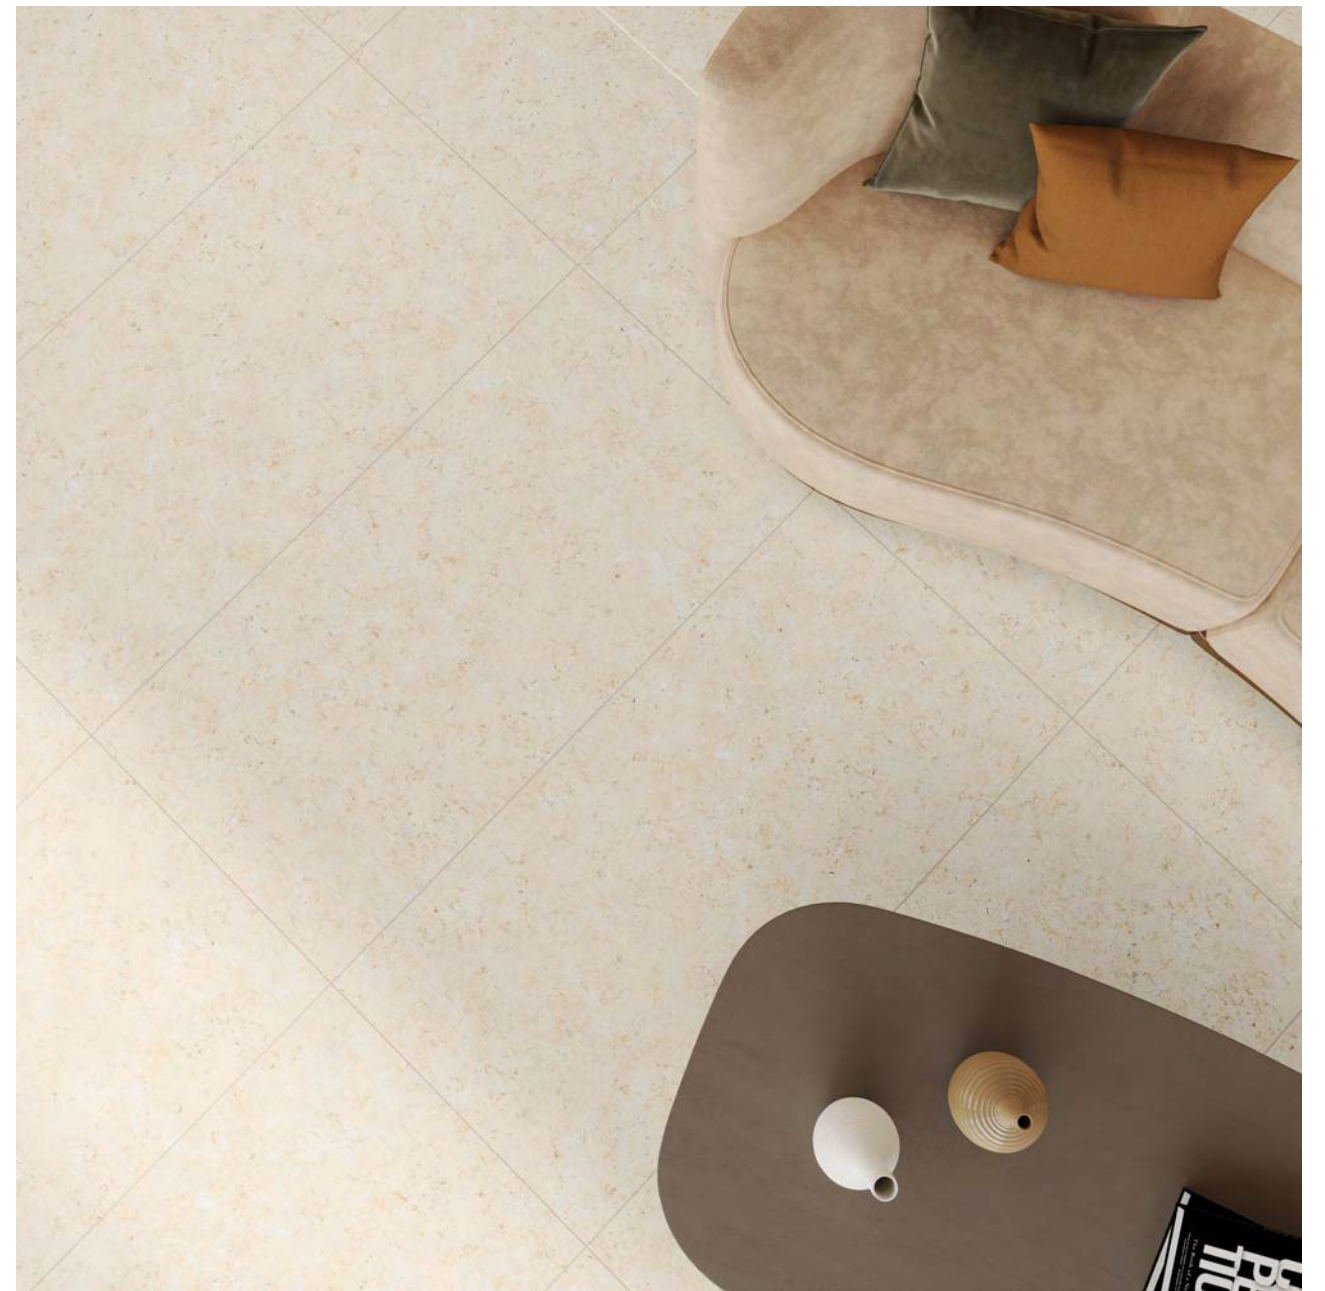

IRIS MARFIL

600x
1200mm | POLISHED
SURFACE | AVAILABLE
RANDOM : 06