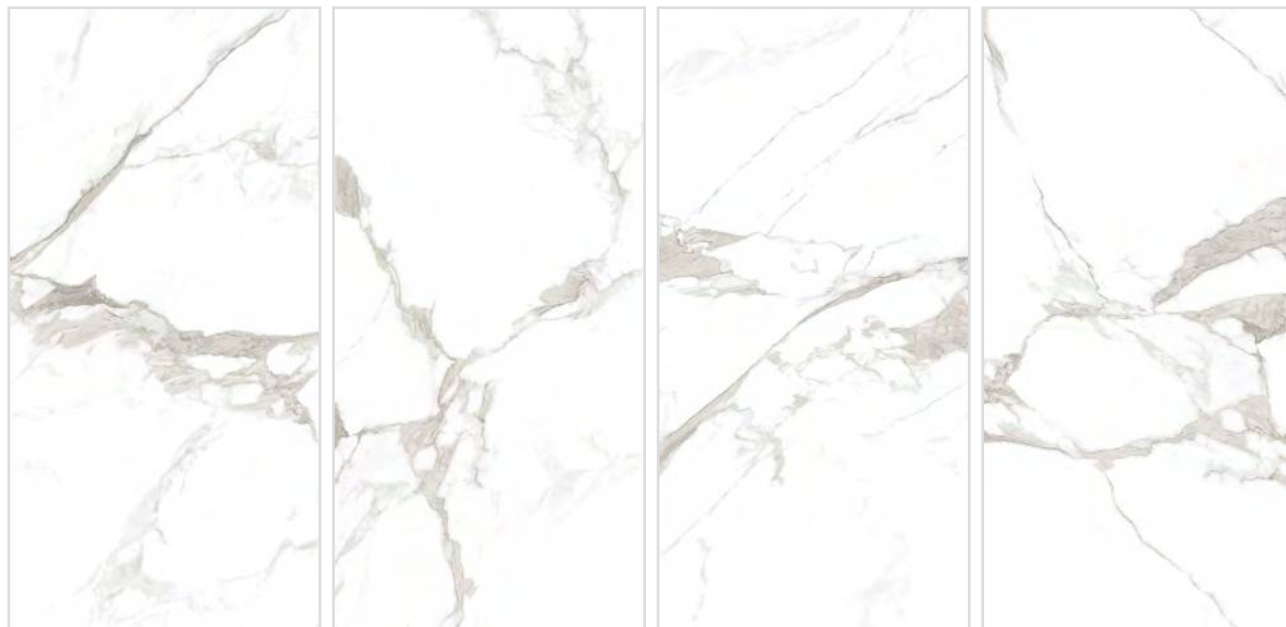

CALACATTA KEROL

600x1200mm | POLISHED SURFACE | AVAILABLE RANDOM : 04