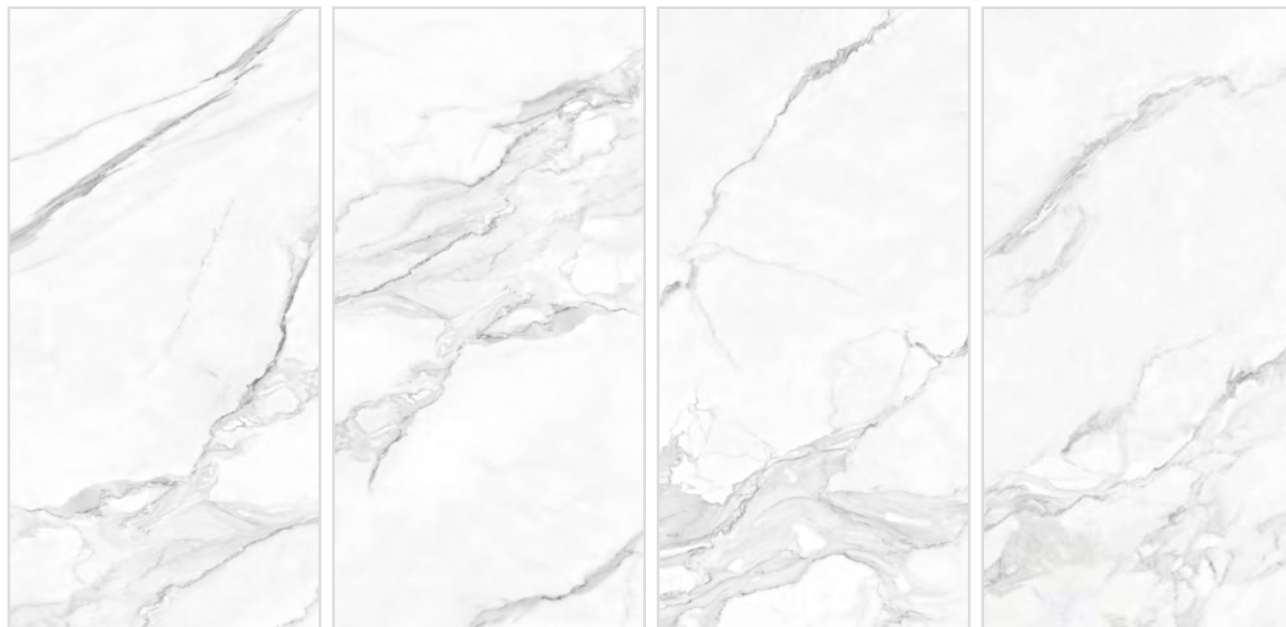

CALACATTA AURA GREY

600x
1200mm | POLISHED
SURFACE | AVAILABLE
RANDOM : 06