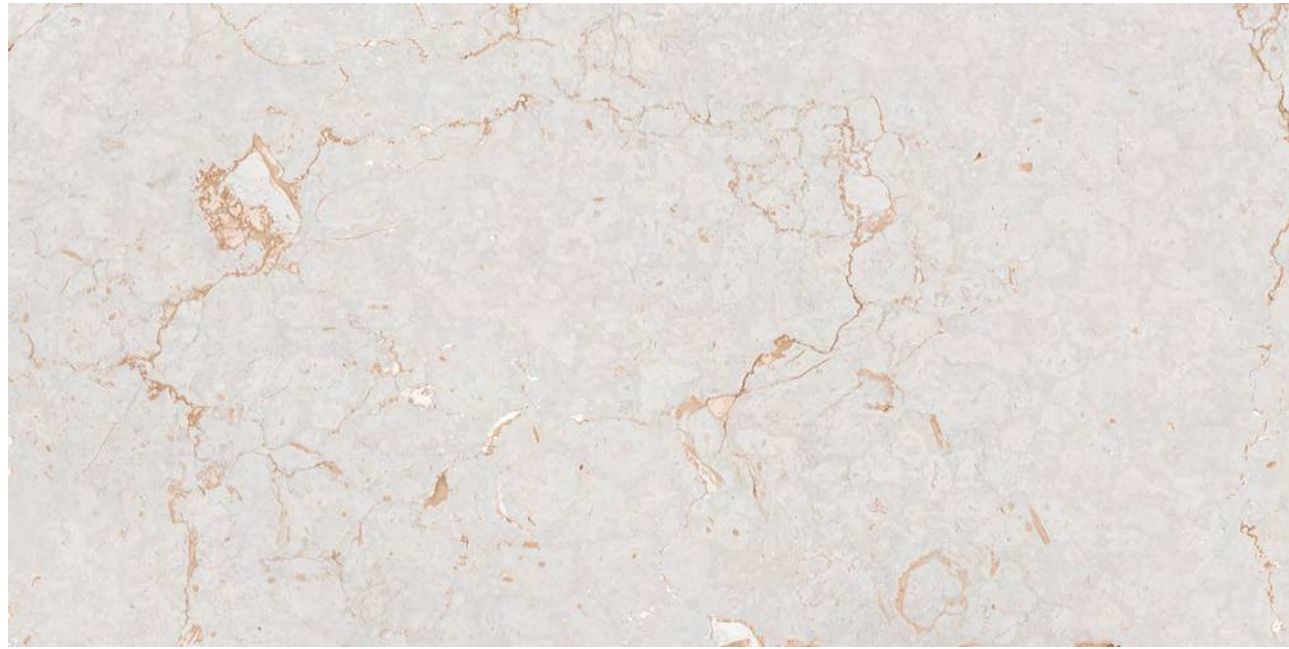

# ARENA ELITE ICE

600x  
1200mm | POLISHED  
SURFACE | AVAILABLE  
RANDOM : 06

**ARENA ELITE ICE**

  
**Segam**  
Tiles Pvt Ltd

I'M  
**NEW**