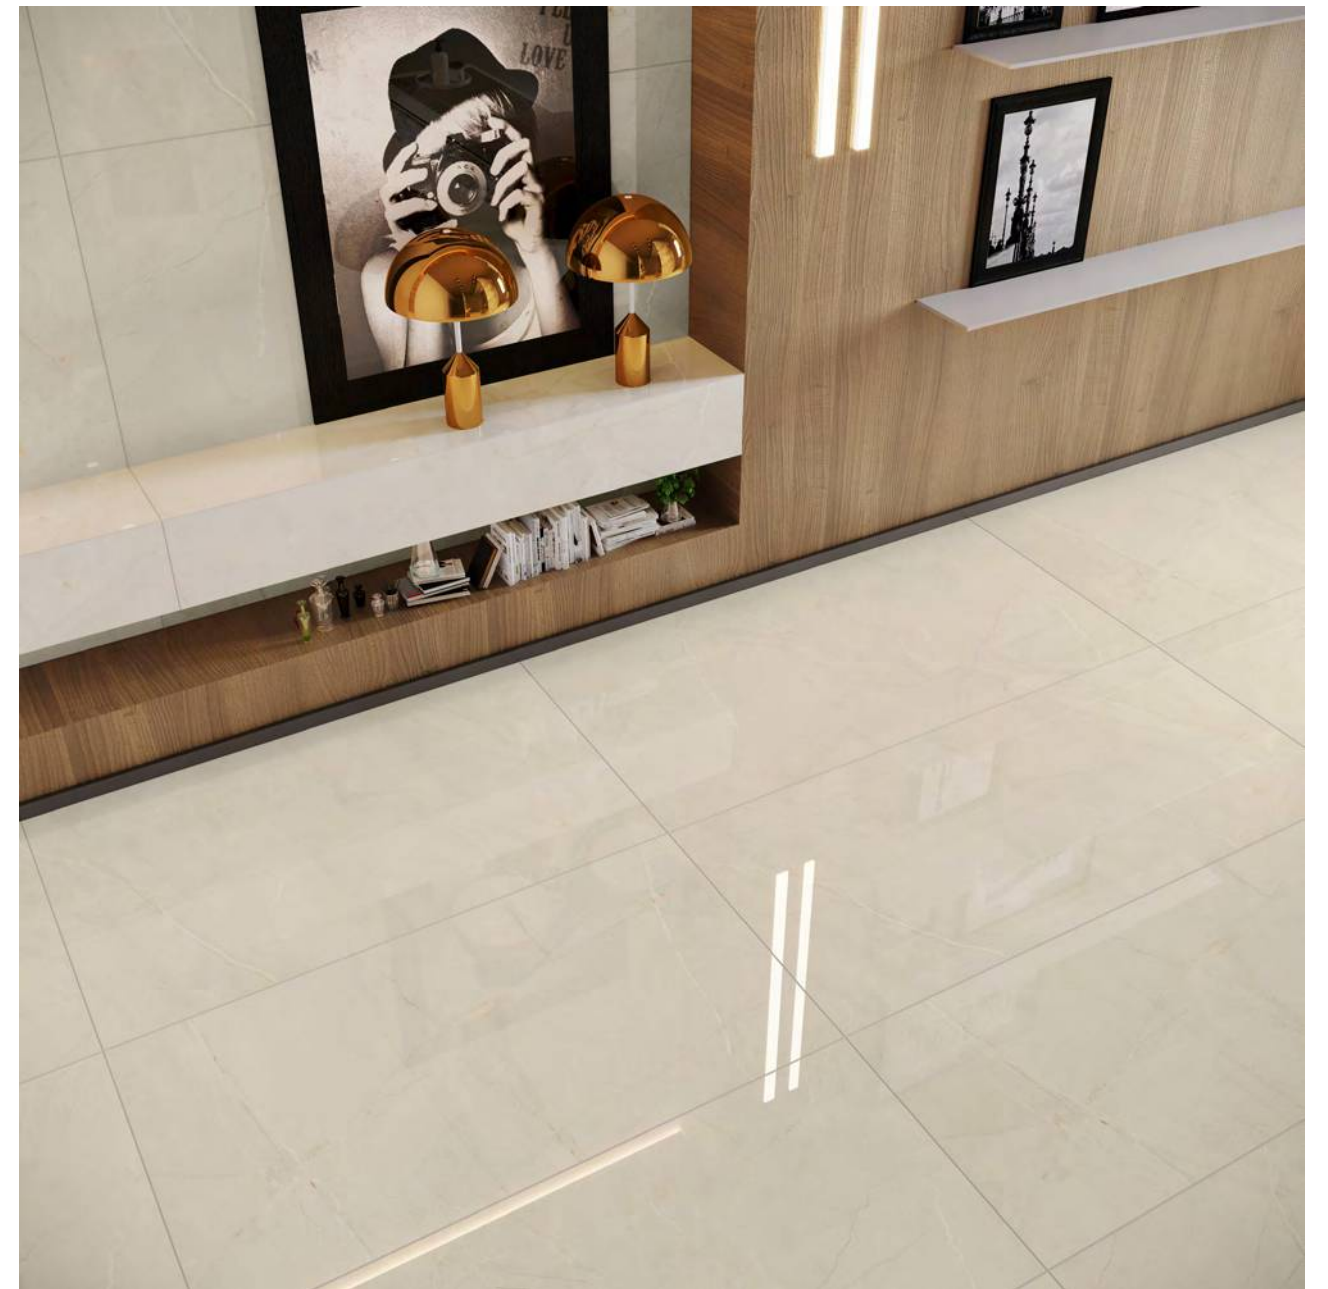

ATENEA IVORY

600x
1200mm | POLISHED
SURFACE | AVAILABLE
RANDOM : 04