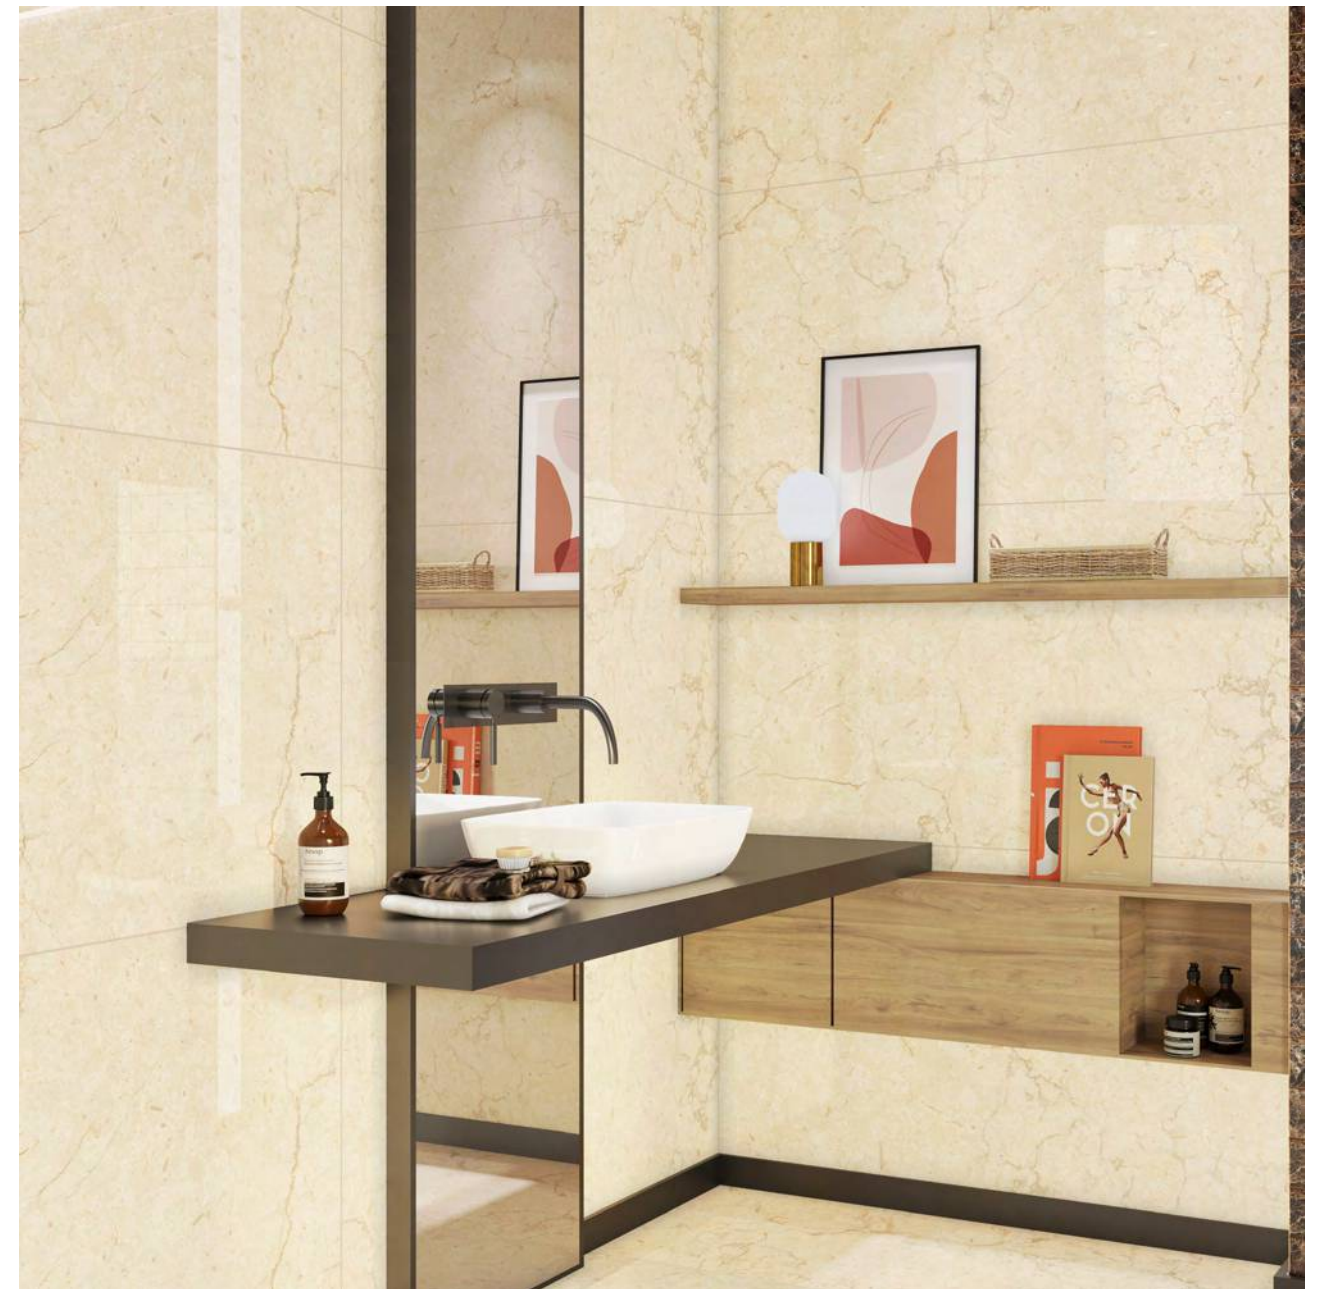

ARENA ELITE SAND

600x
1200mm | POLISHED
SURFACE | AVAILABLE
RANDOM : 06