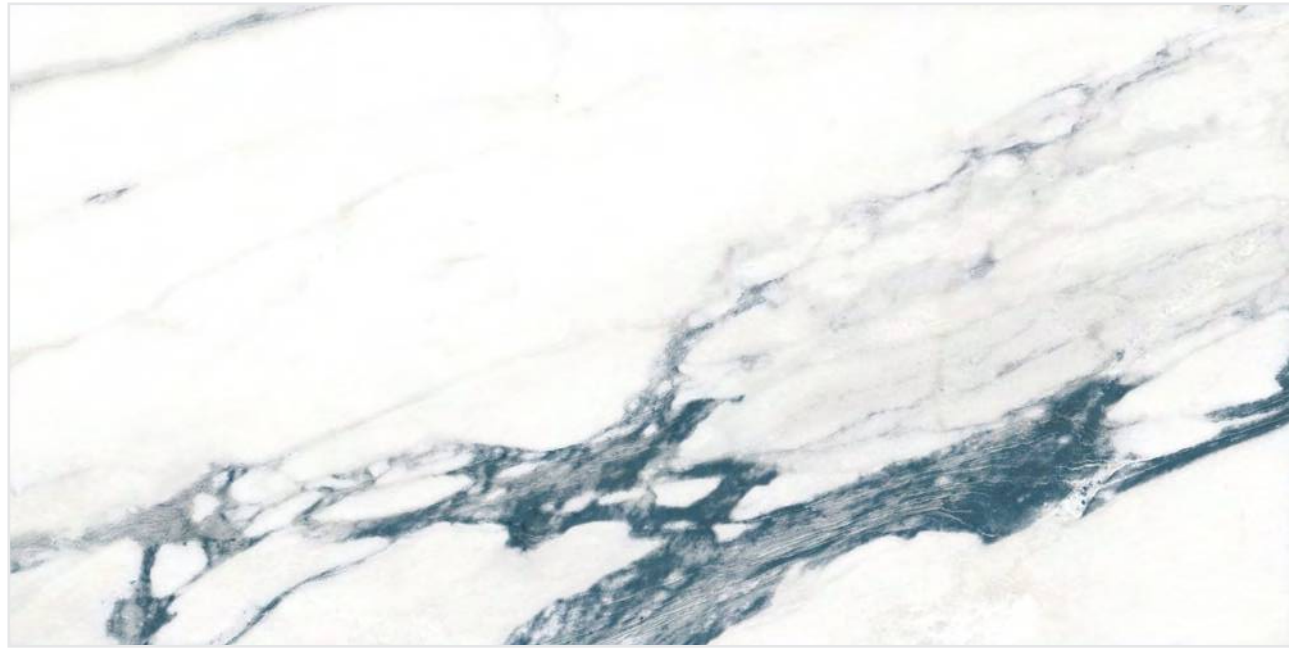

Segam
Tiles Pvt Ltd

I'M
BEST

CALACATTA KANDI

600x
1200mm | POLISHED
SURFACE | AVAILABLE
RANDOM : 04