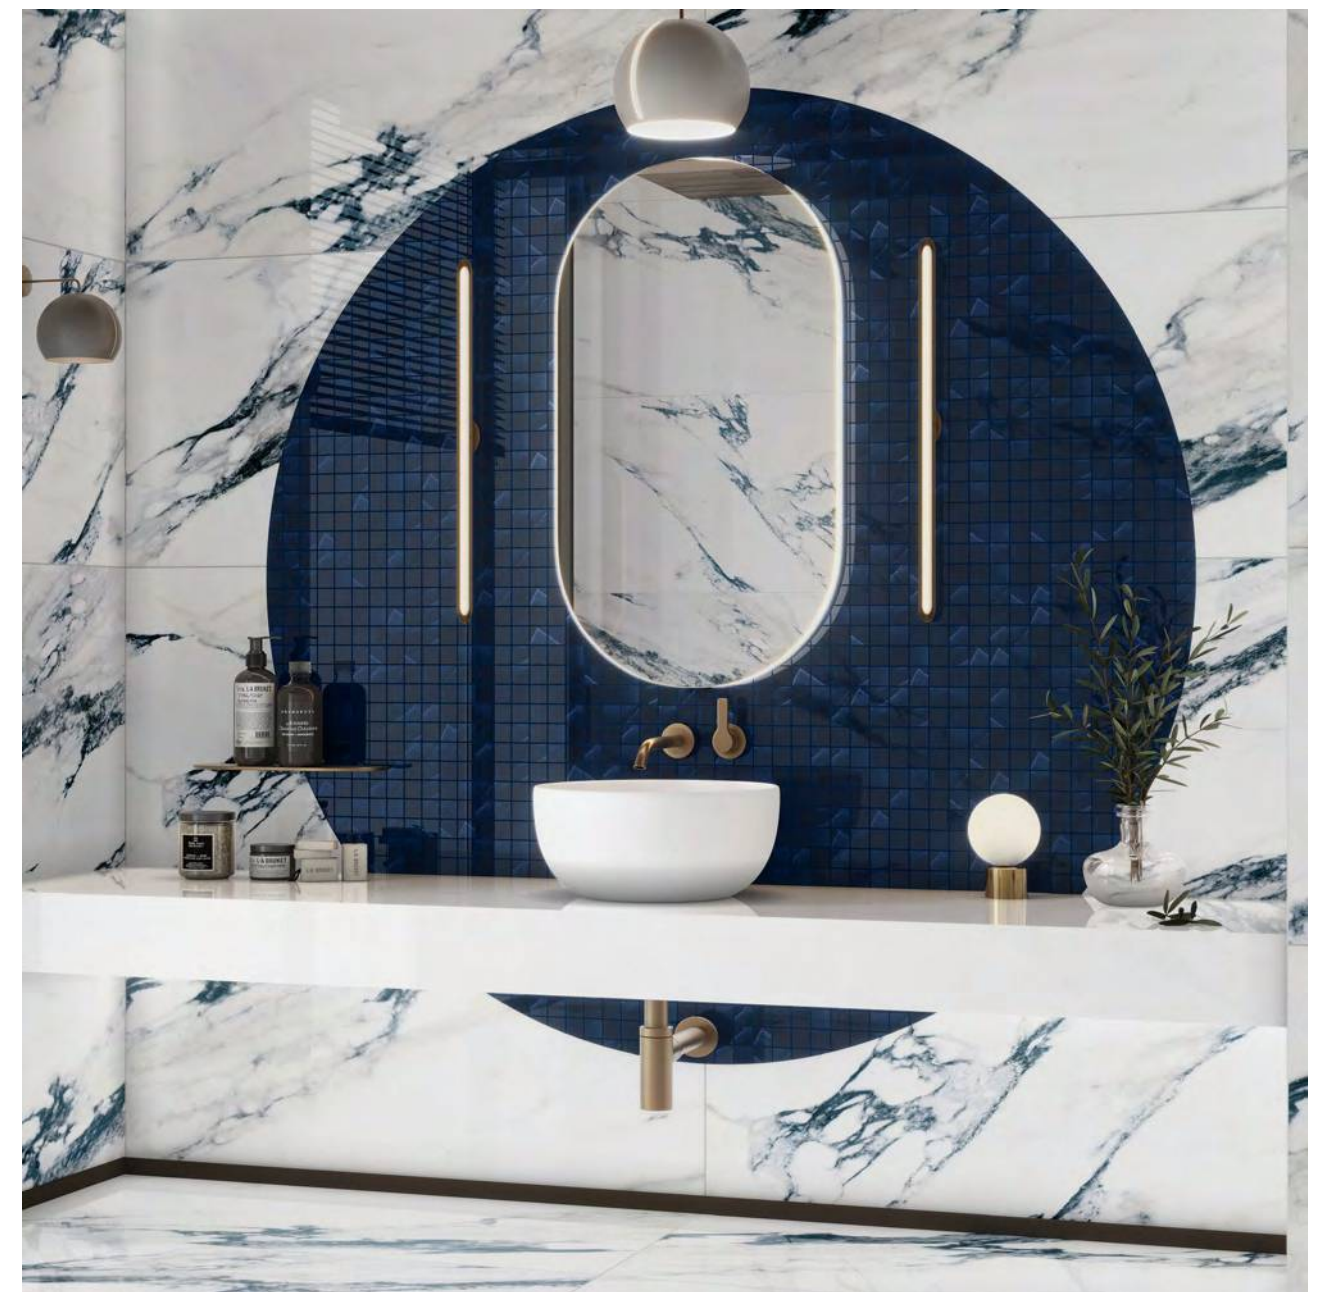

CALACATTA KANDI

600x
1200mm | POLISHED
SURFACE | AVAILABLE
RANDOM : 04