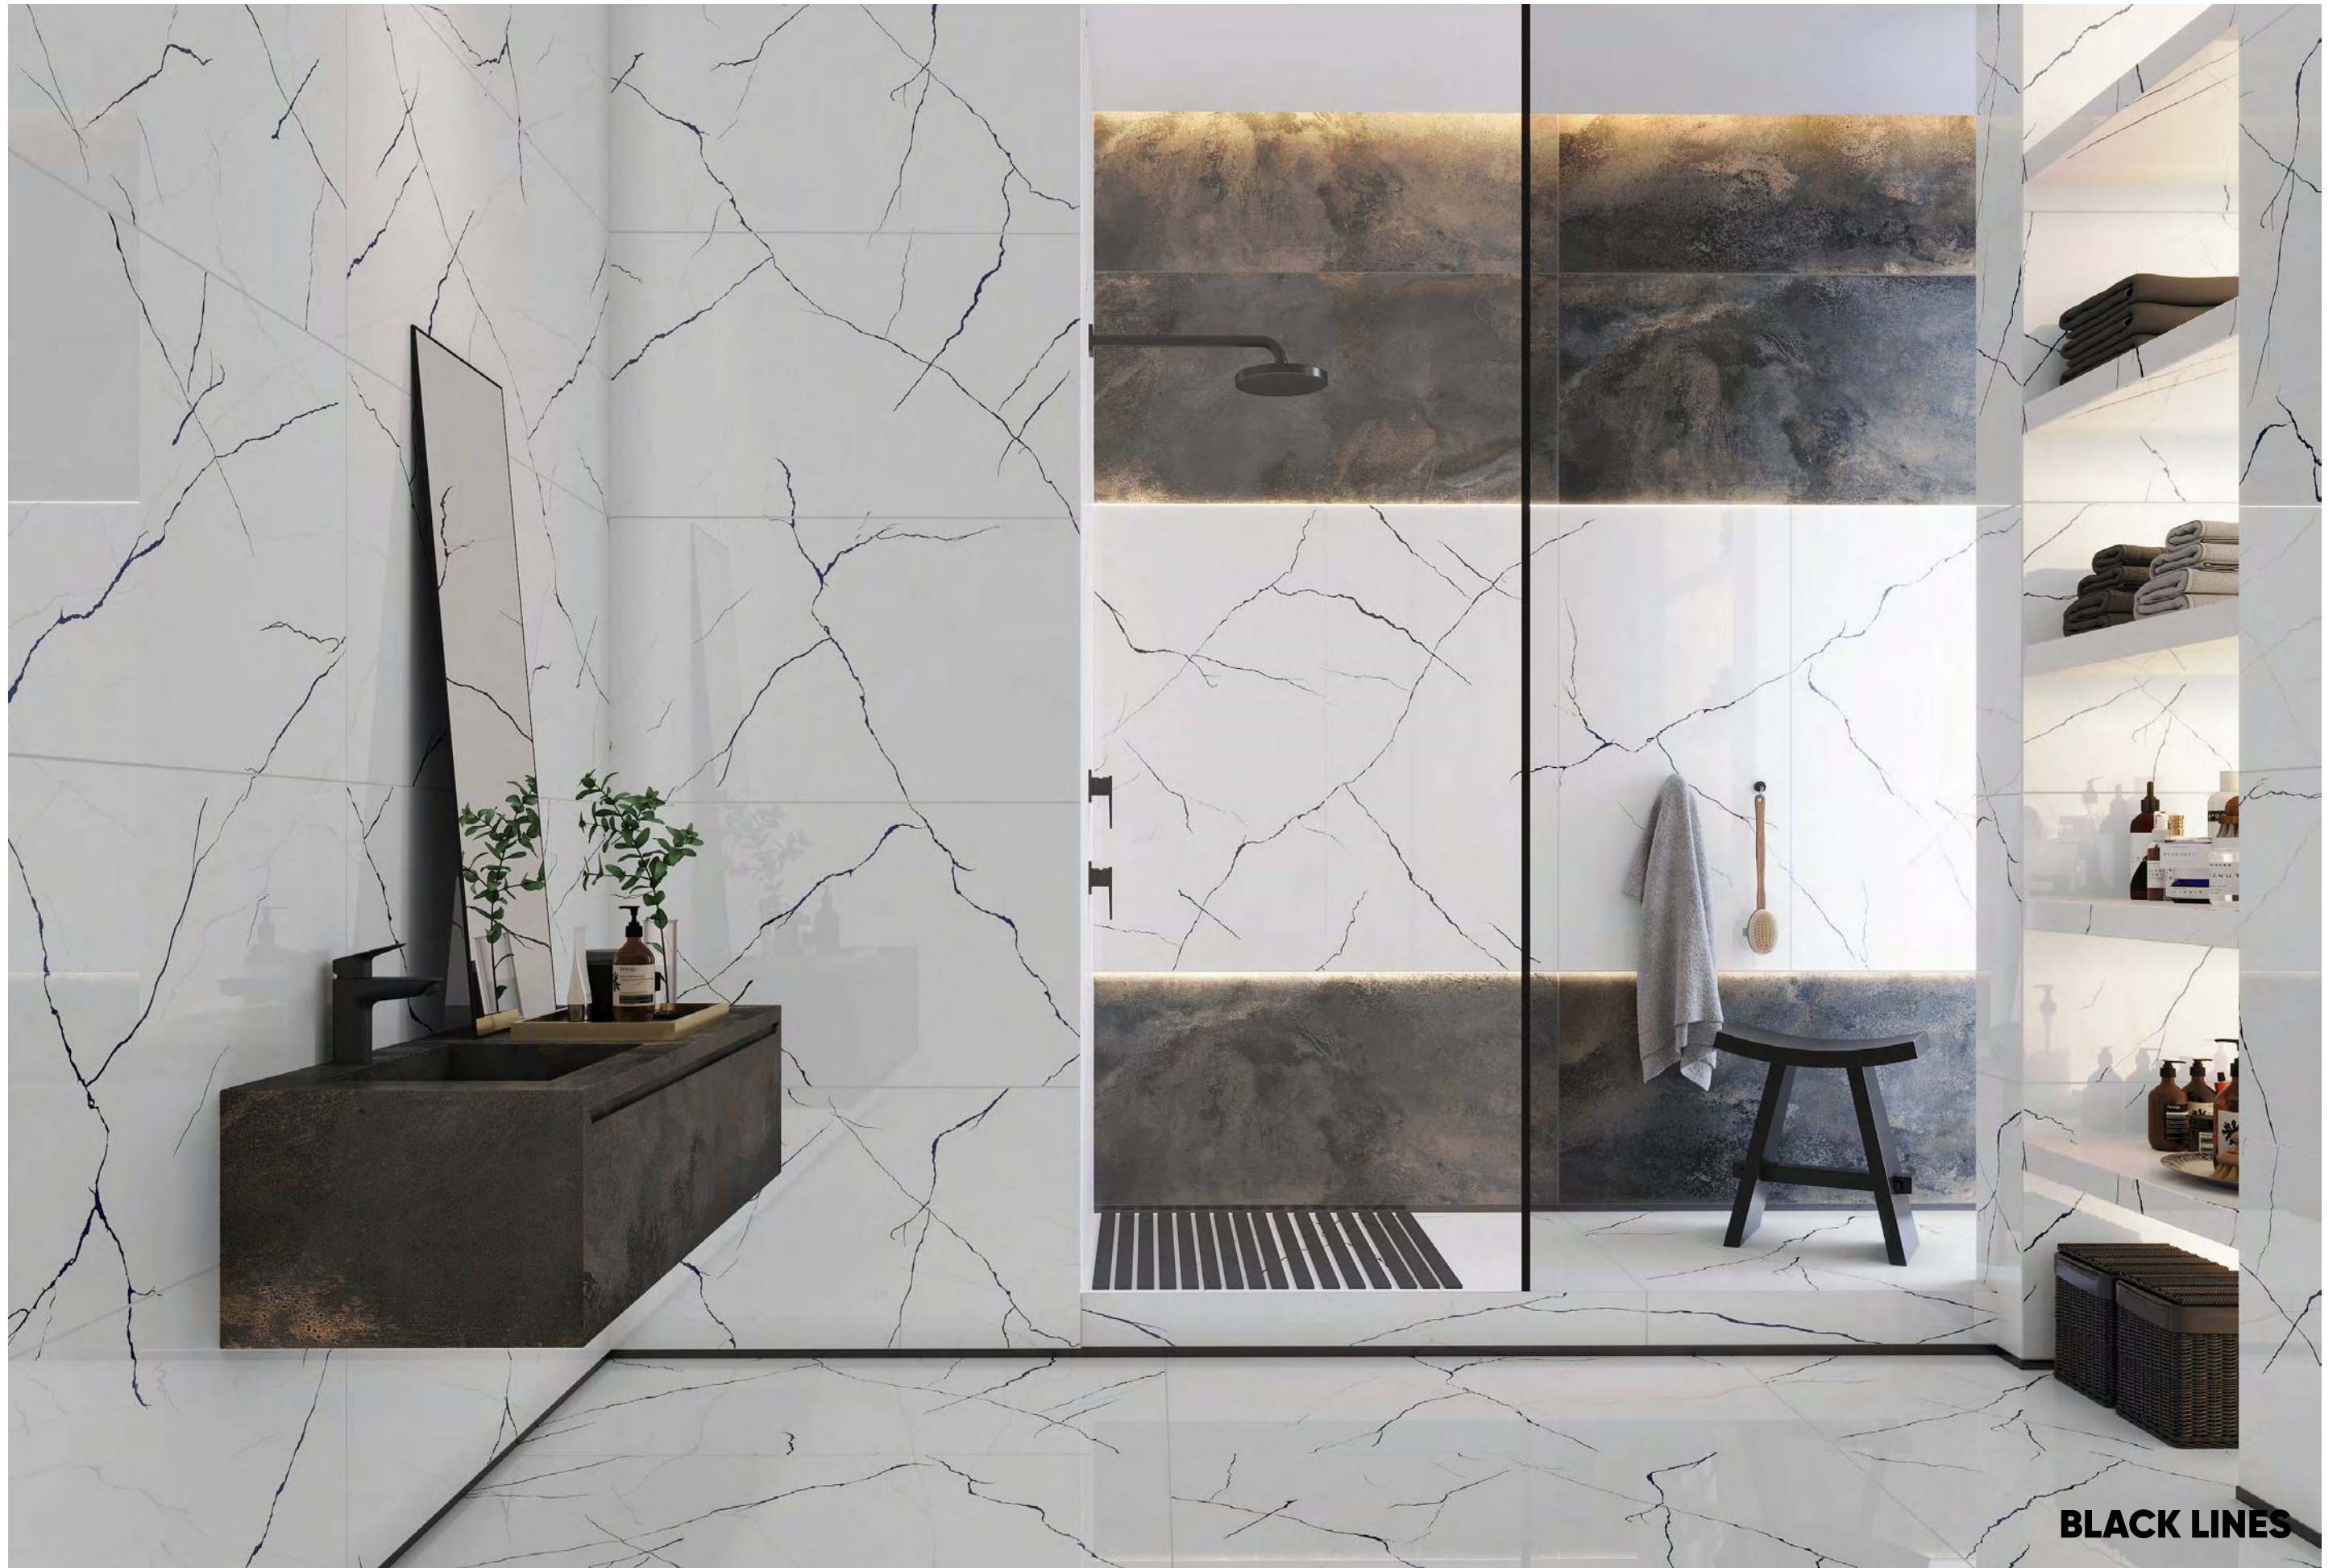

BLACK LINES