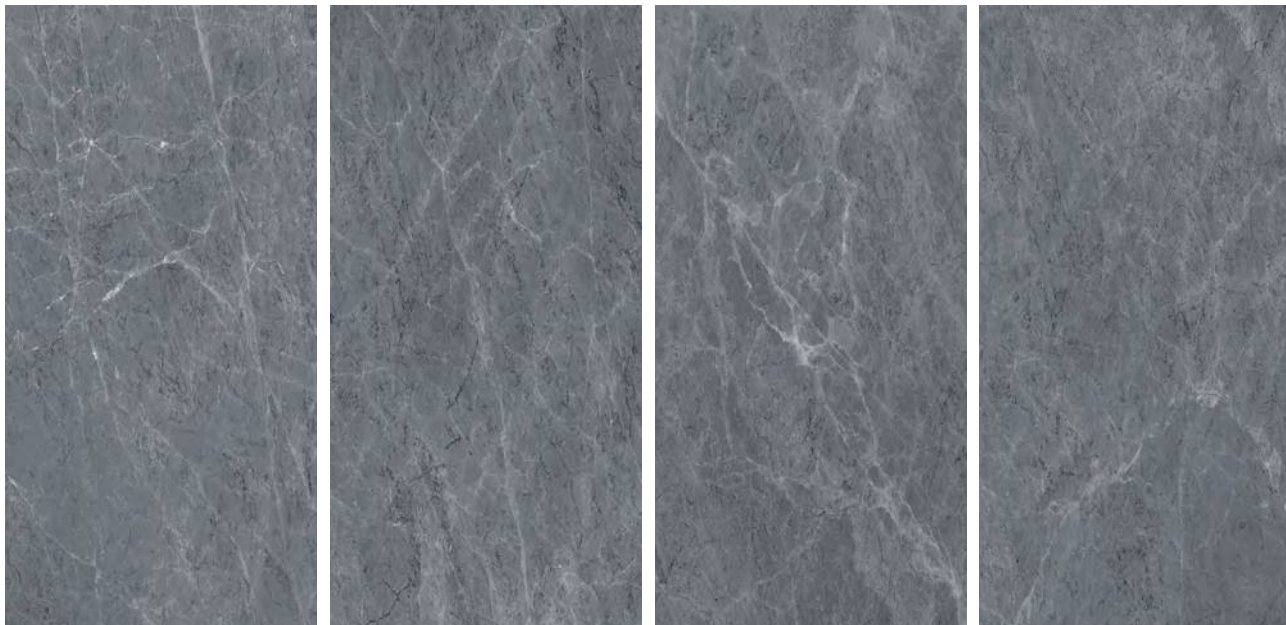

ARMONIA BLACK

600x
1200mm | POLISHED
SURFACE | AVAILABLE
RANDOM : 04