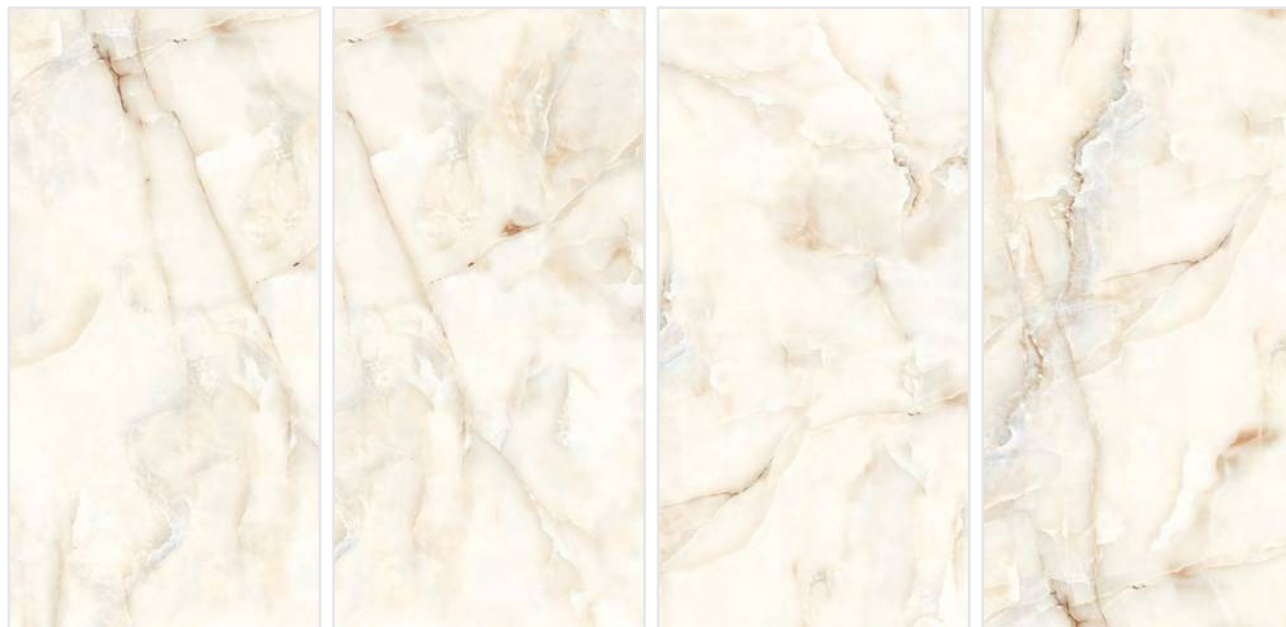

ONYX BROWN

600x
1200mm | POLISHED
SURFACE | AVAILABLE
RANDOM : 06