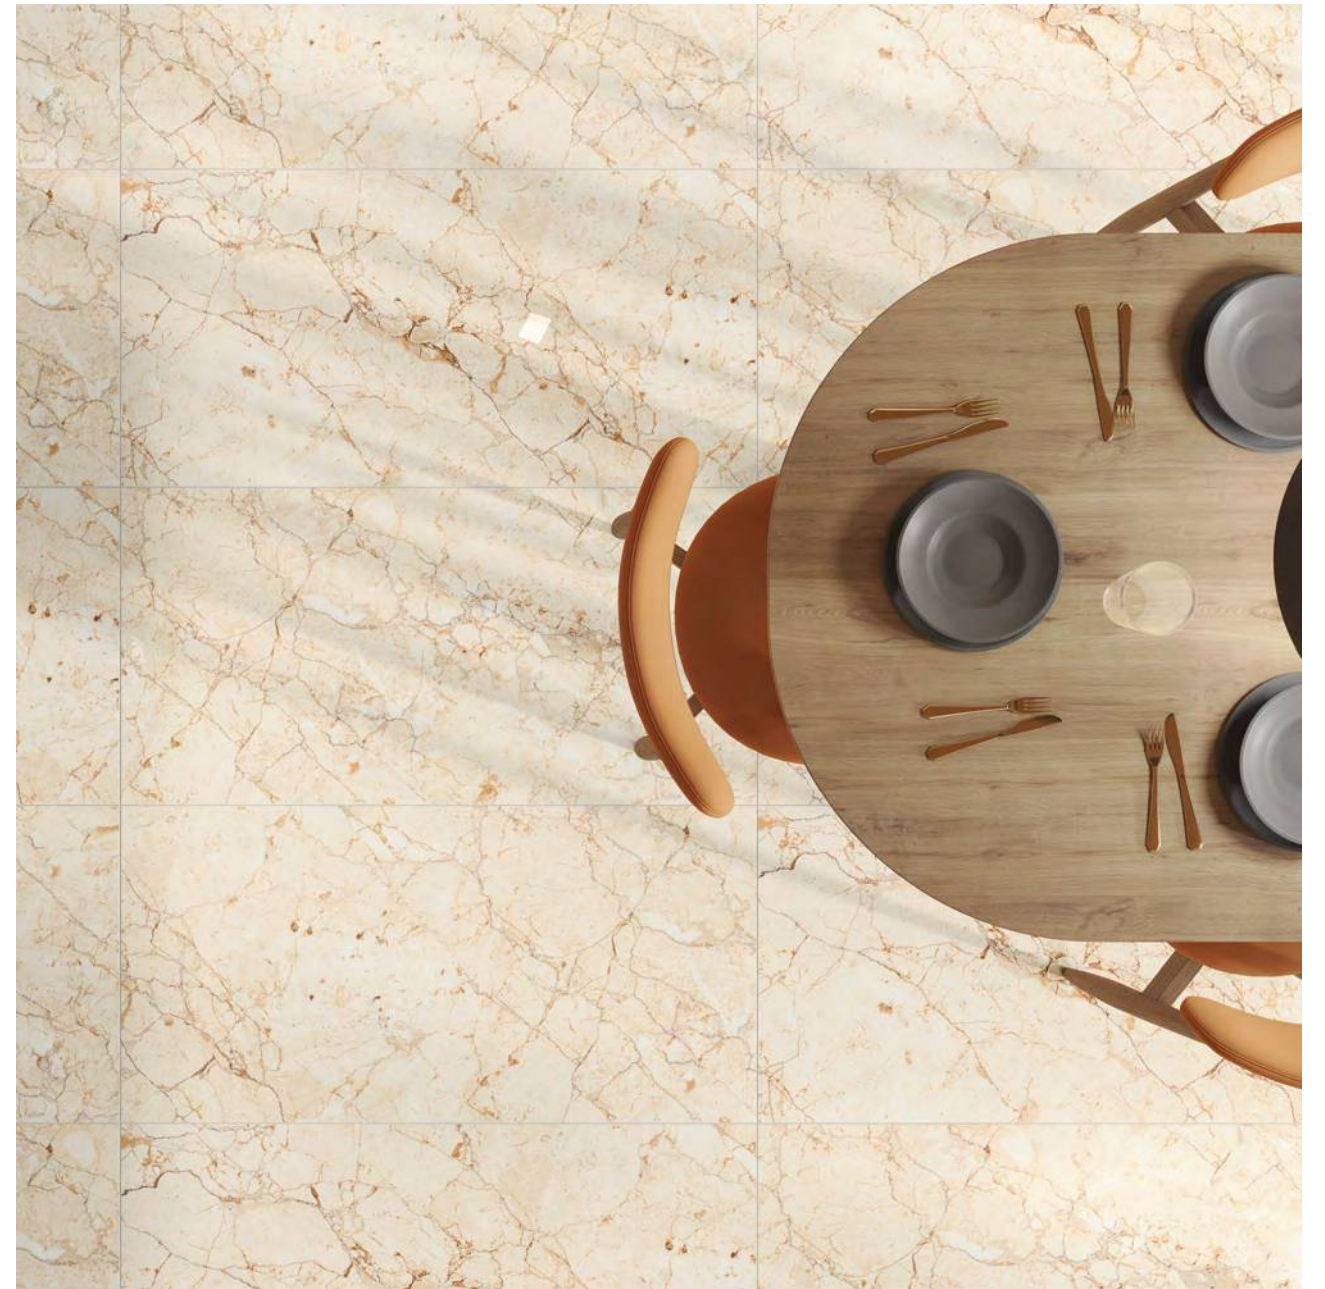

ROZALIA GOLD

600x
1200mm | POLISHED
SURFACE | AVAILABLE
RANDOM : 03