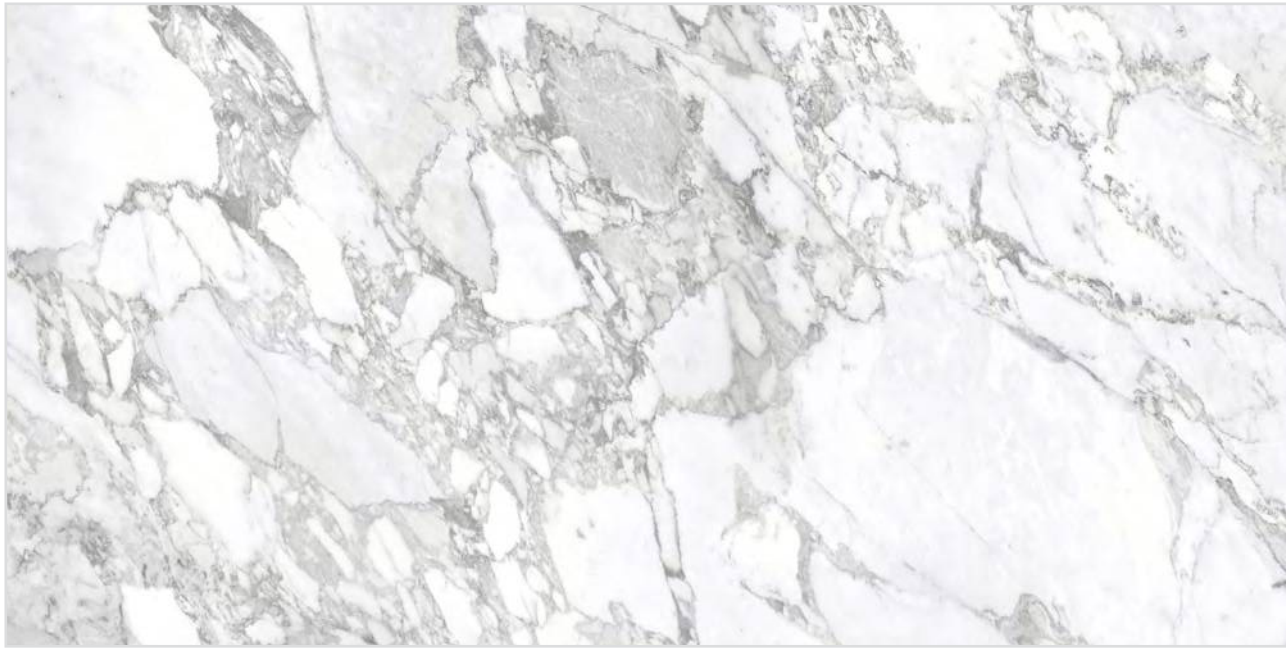

# WILLIAM STEEL

600x1200mm | POLISHED SURFACE | AVAILABLE RANDOM : 06

  
**Segam**  
Tiles Pvt Ltd

I'M  
**GOOD**

**WILLIAM STEEL**

**Segam**  
Tiles Pvt Ltd

I'M  
**GOOD**