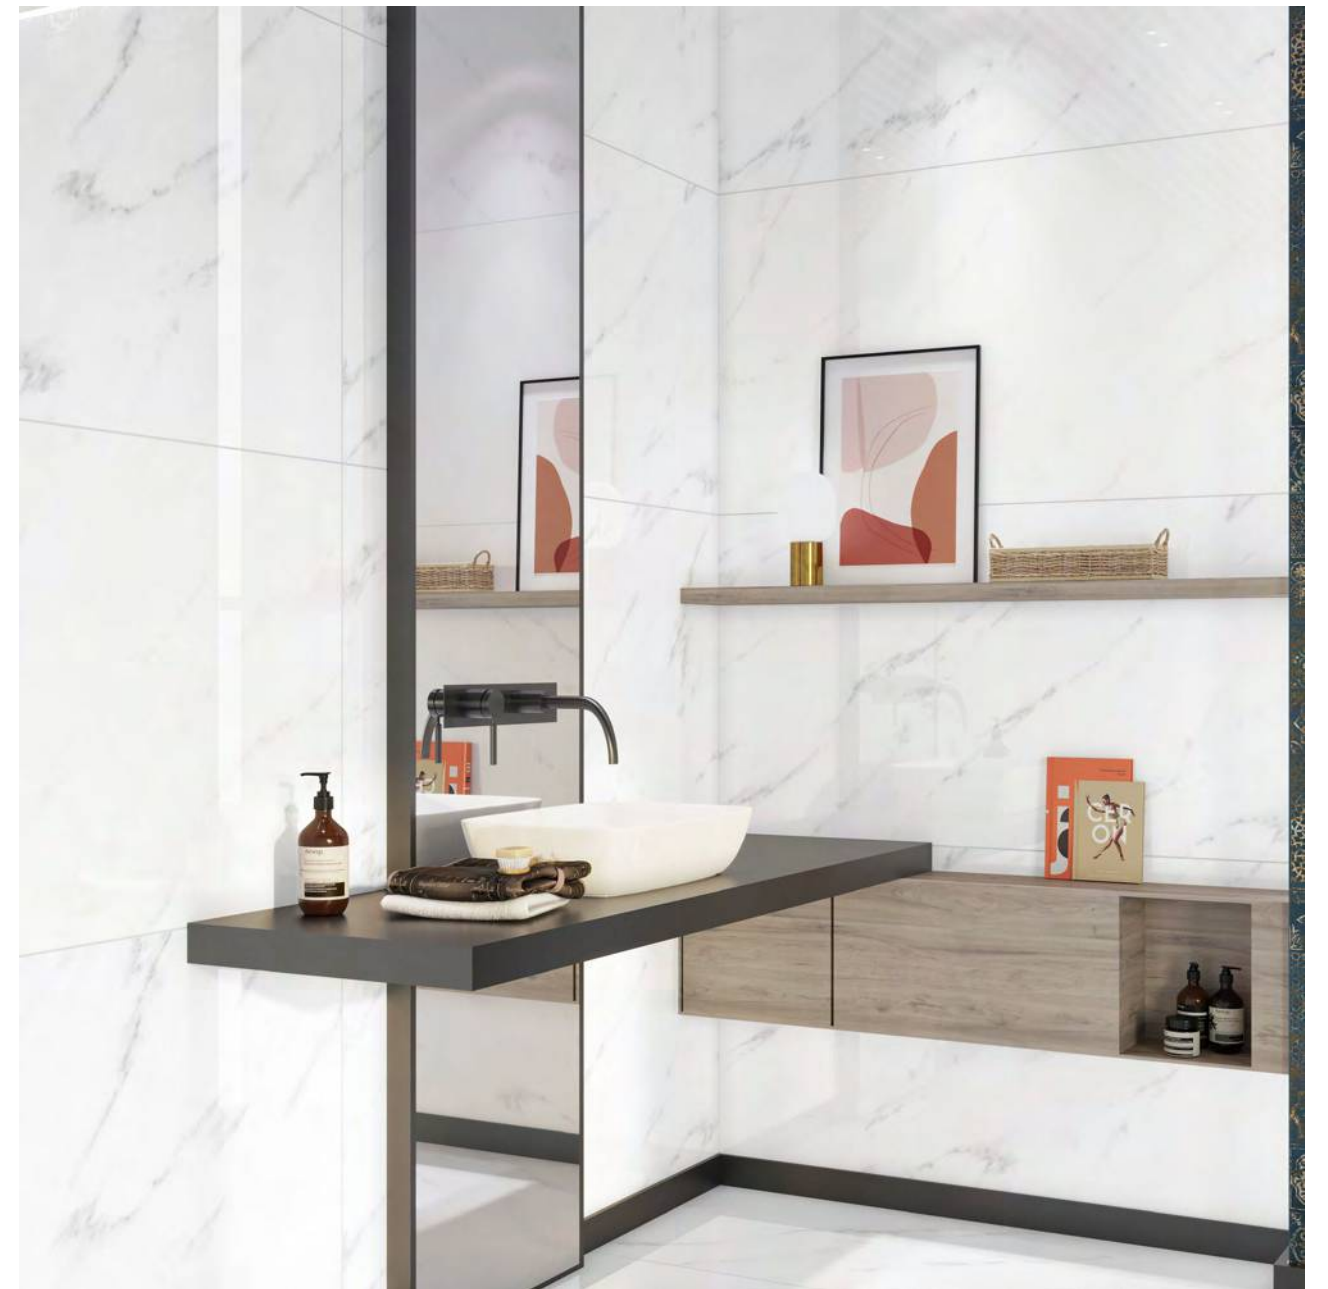

CALACATTA MOZA

600x
1200mm | POLISHED
SURFACE | AVAILABLE
RANDOM : 04