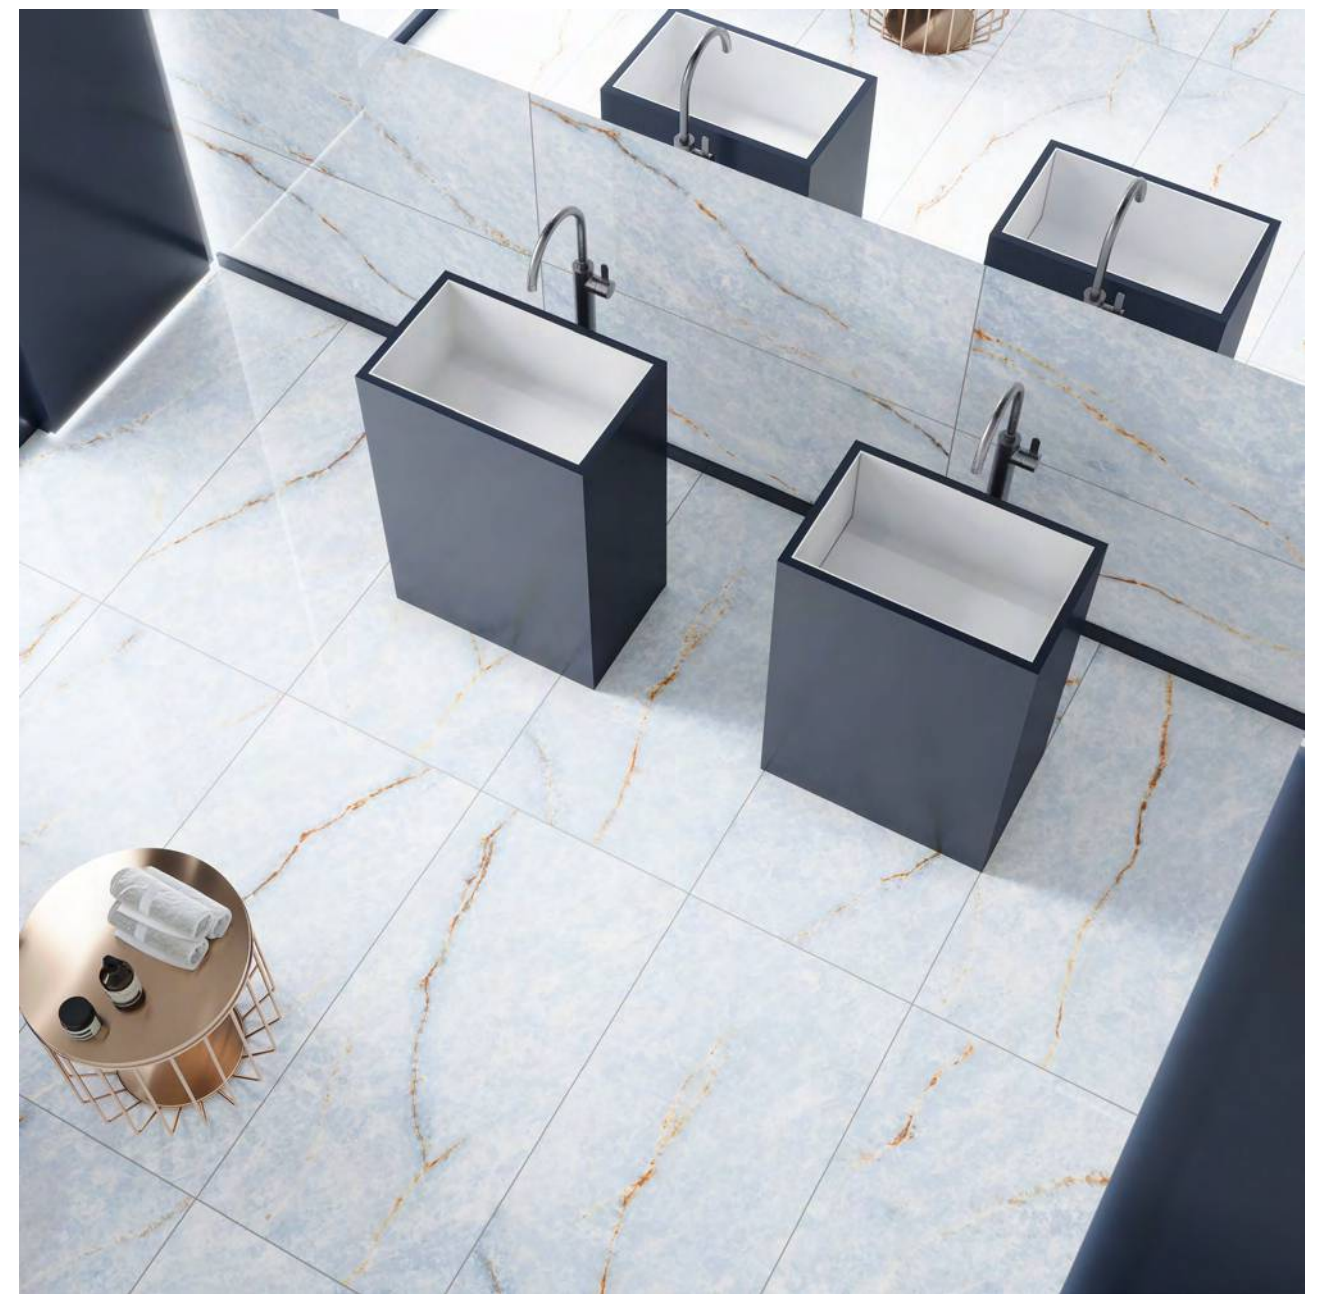

CRYSTALLINE FROST

600x1200mm | POLISHED SURFACE | AVAILABLE RANDOM : 04