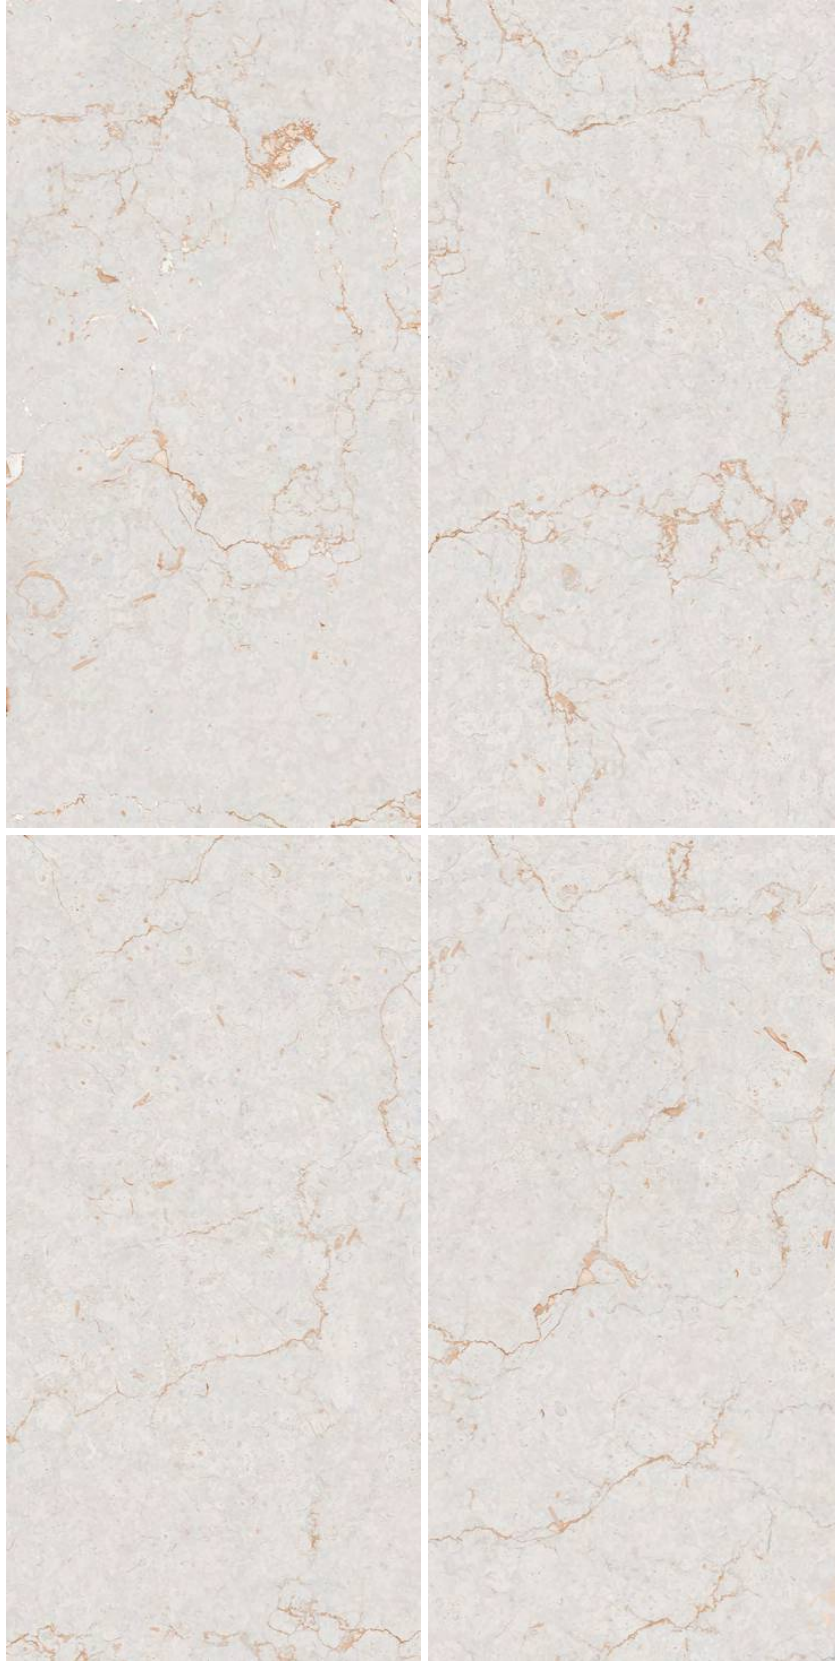

ARENA ELITE ROSSET

600x
1200mm

CARVING
SURFACE

AVAILABLE
RANDOM : 06

तेजसम्

DYNAMISM, STYLE, AND A LOT OF VOLUME.

I'M
GOOD