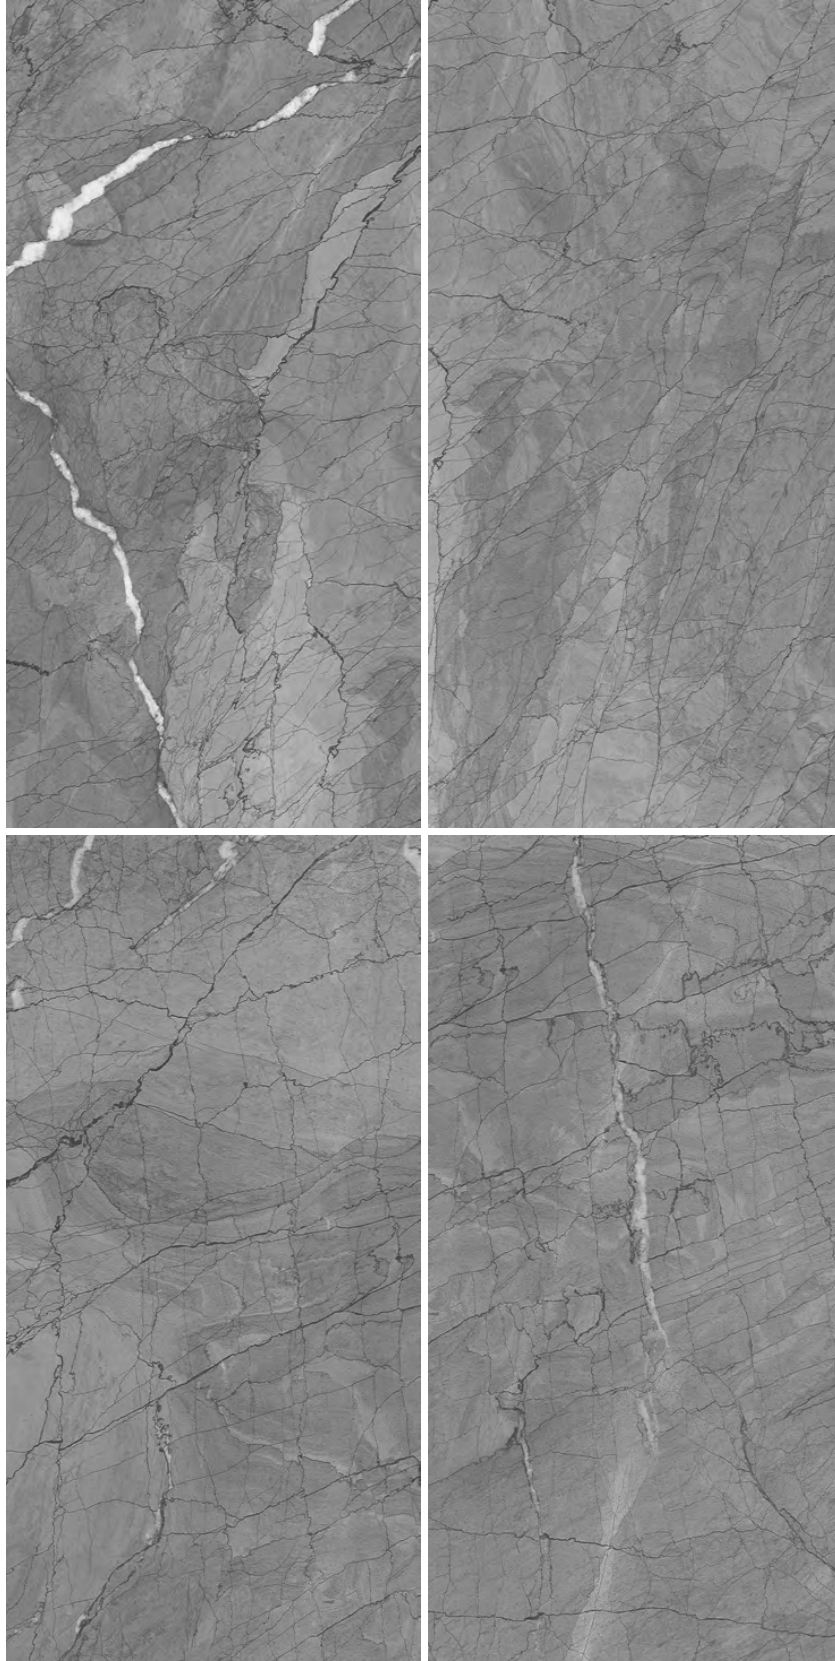

HAWK STEEL

600x
1200mm

CARVING
SURFACE

AVAILABLE
RANDOM : 08

तेजसम्

GIVE YOUR SPACES DYNAMISM AND EMOTION.

I'M
GOOD