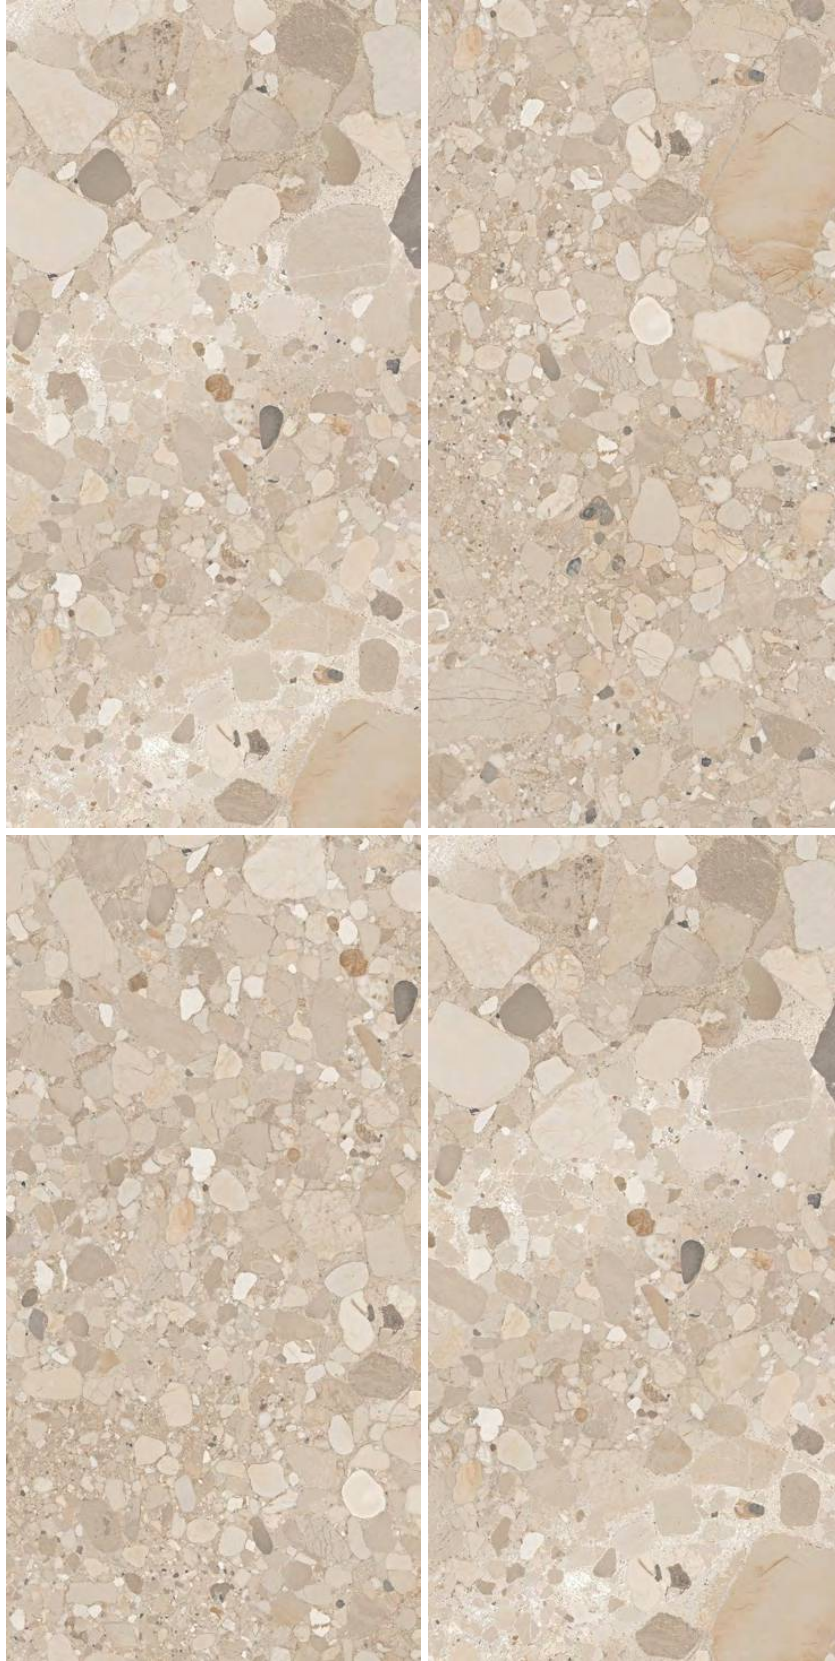

LA STONE REVIRA

600x
1200mm

CARVING
SURFACE

AVAILABLE
RANDOM : 03

तेजसम्

A STRONG AESTHETIC IMPACT.

I'M
GOOD