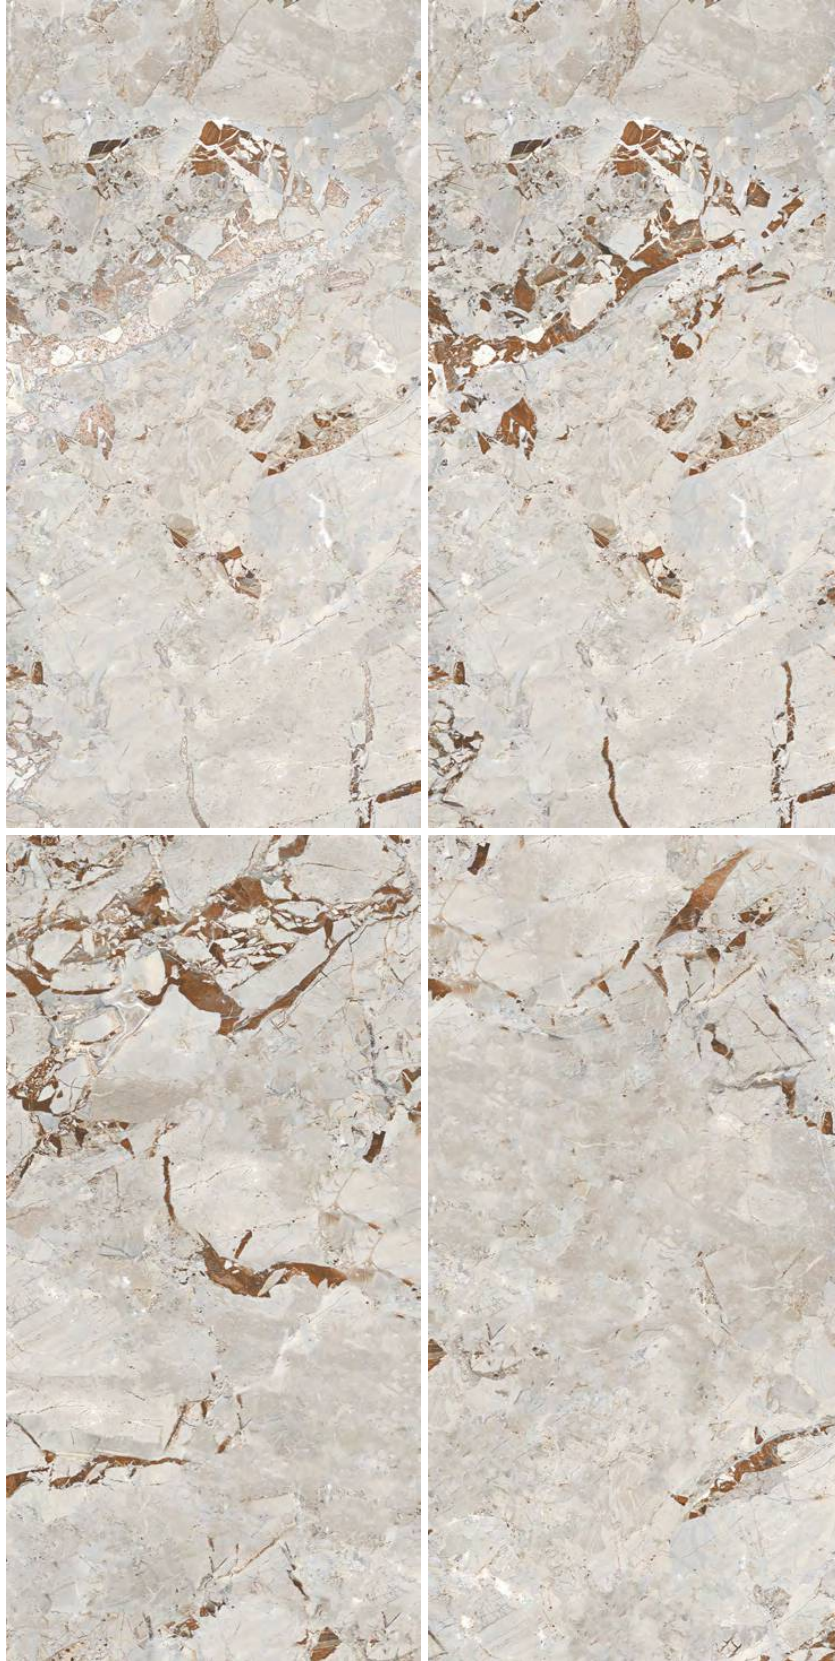

I'M
NEW

VINCI STONE

600x
1200mm

CARVING
SURFACE

AVAILABLE
RANDOM : 06

तेजसम्

SURFACES MADE TO IMPRESS.

I'M
GOOD