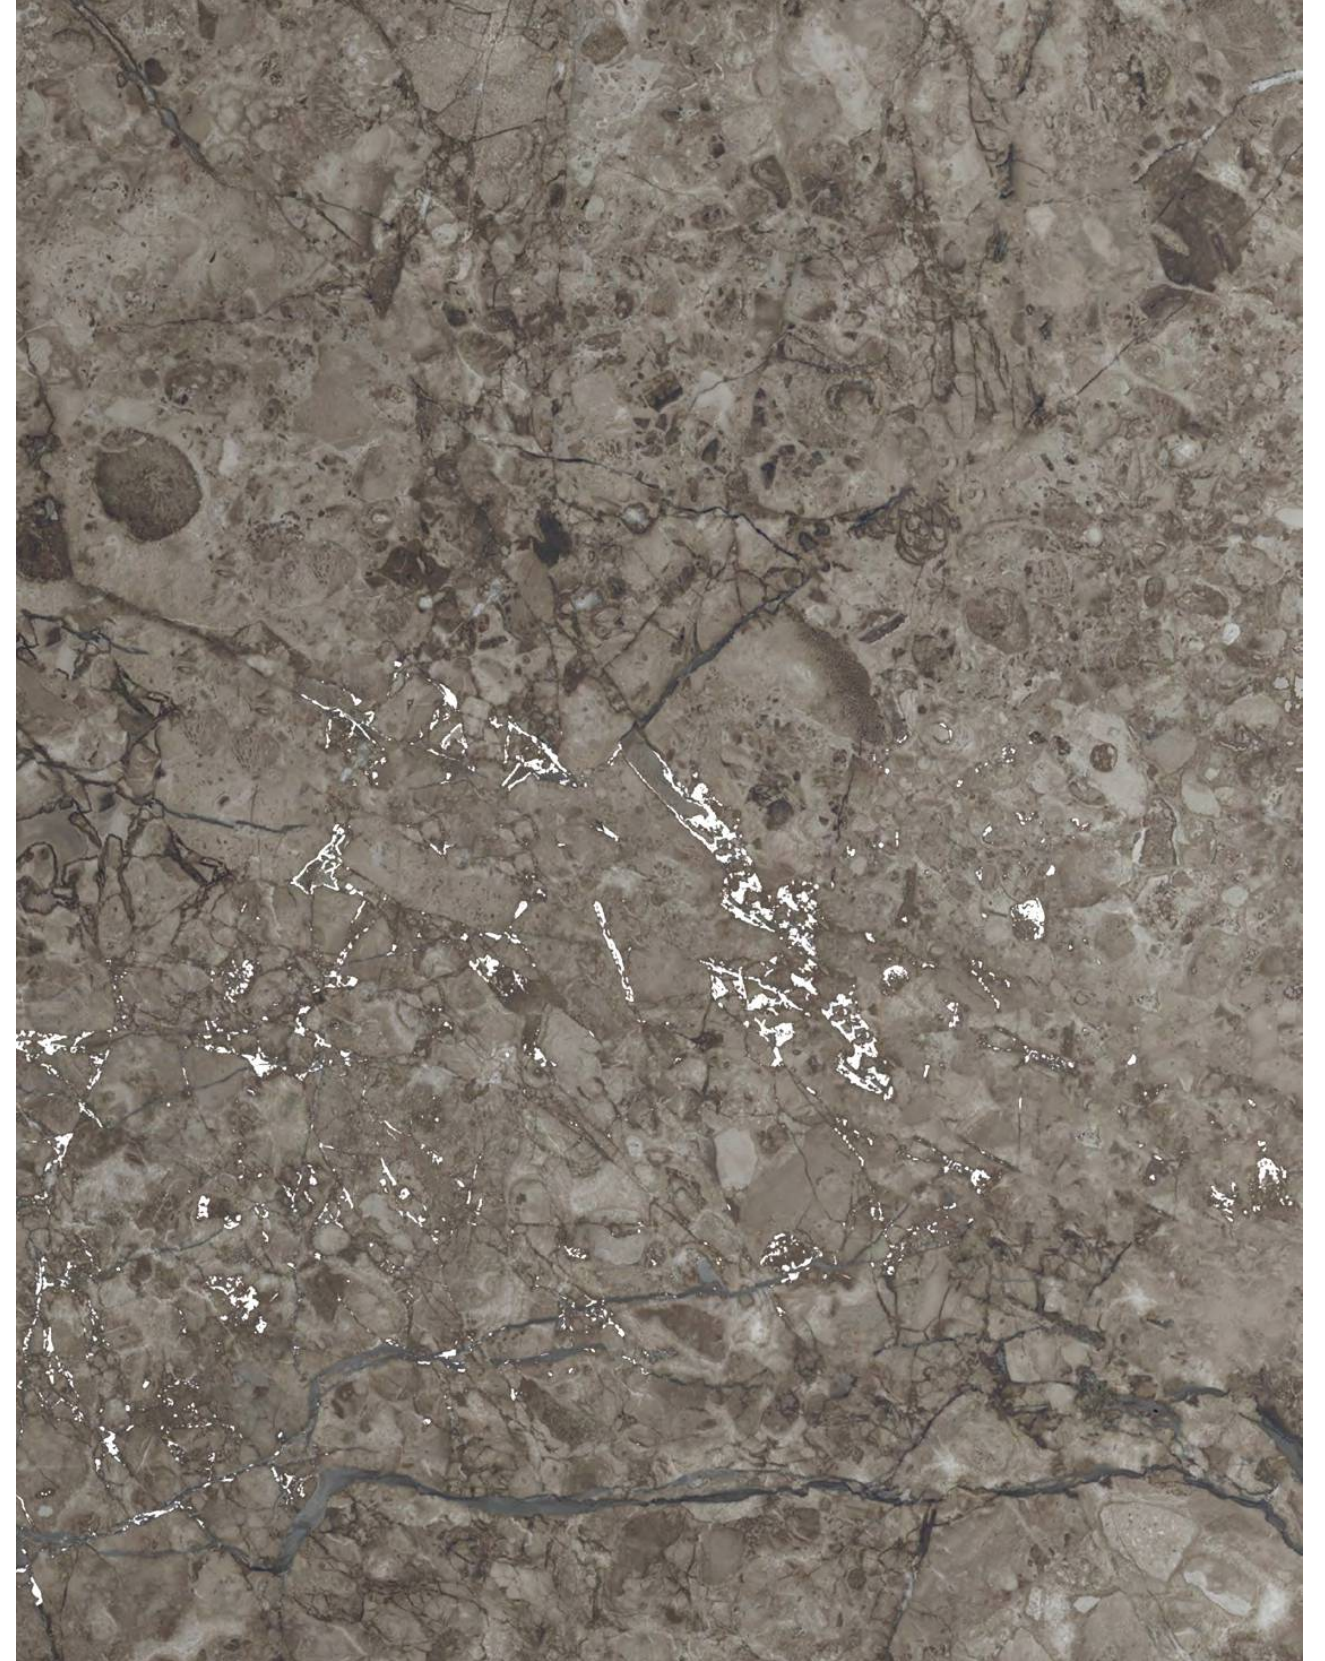

For Carving Visualize