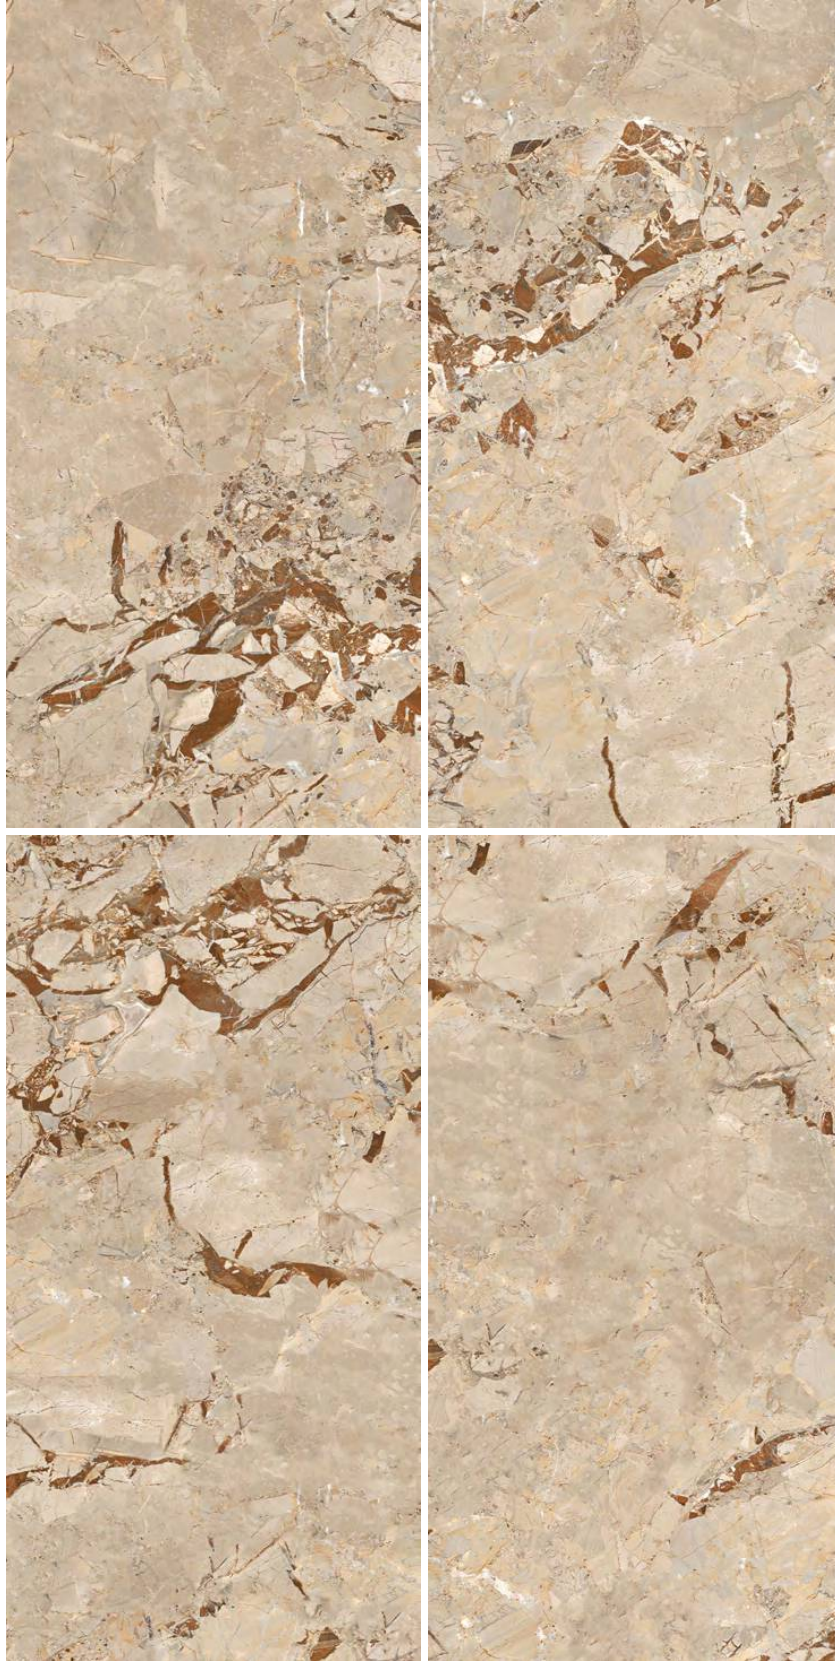

For Carving Visualize

VINCI DESSERT

600x
1200mm

CARVING
SURFACE

AVAILABLE
RANDOM : 06

तेजसम्

IRRESISTIBLE FLORAL DECORS.

I'M
GOOD