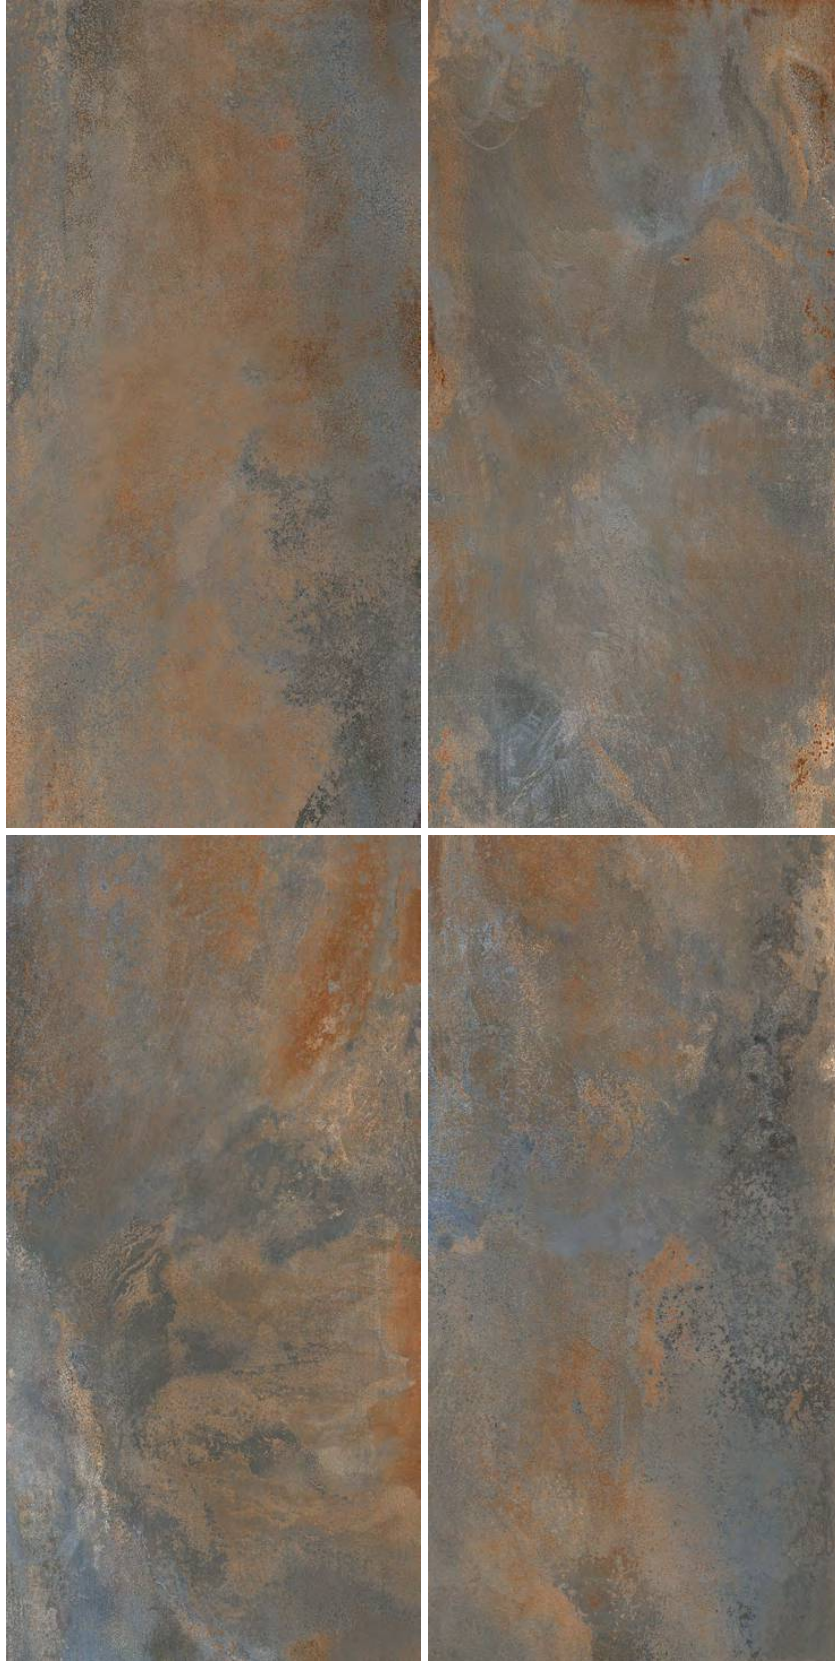

For Carving Visualize

ROZALIA WHITE

600x
1200mm

CARVING
SURFACE

AVAILABLE
RANDOM : 03

तेजसम्

A SERIES THAT IS PURITY AND SOPHISTICATION.

For Carving Visualize

I'M
BEST

RUSTIN MERCURY

600x
1200mm

CARVING
SURFACE

AVAILABLE
RANDOM : 05

तेजसुम्

ELEGANCE IN FULL COLOR.

For Carving Visualize