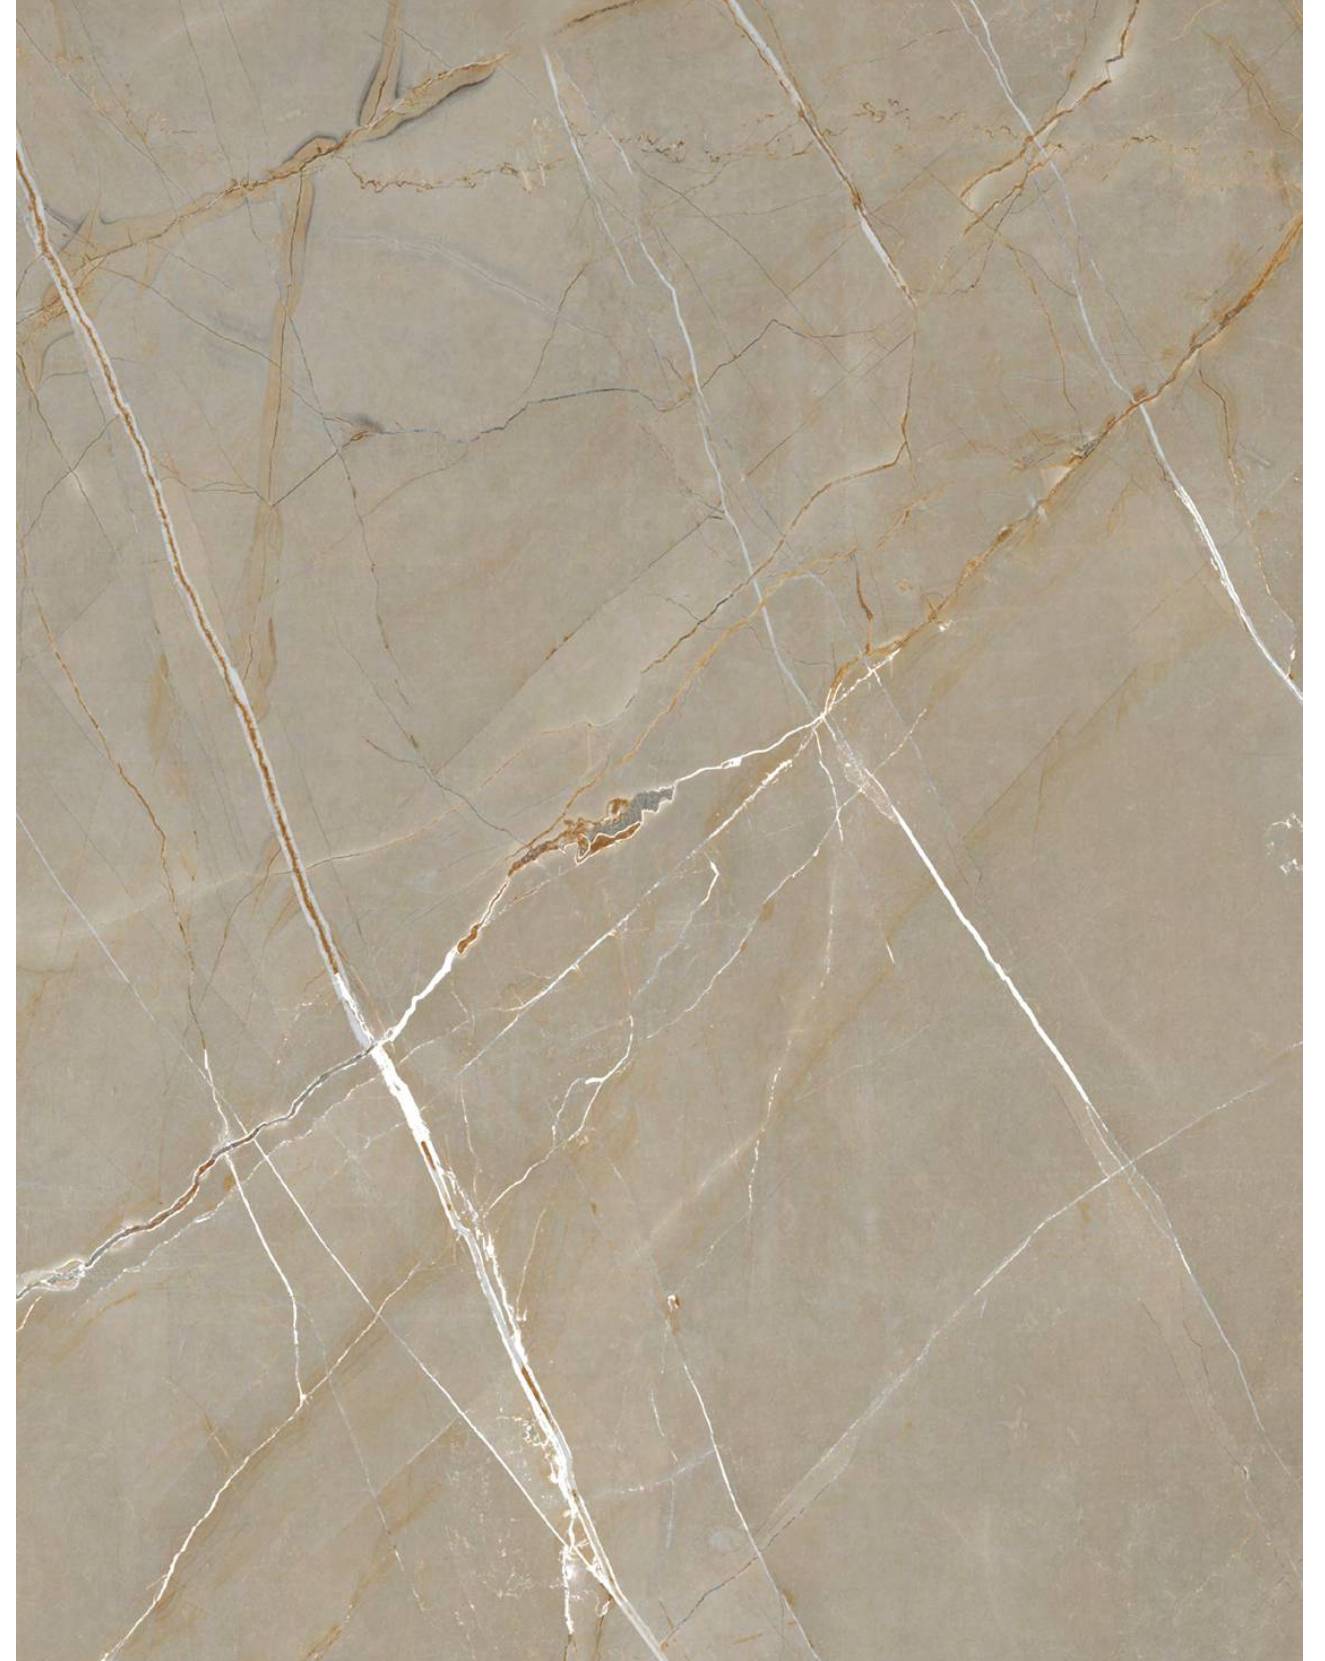

For Carving Visualize