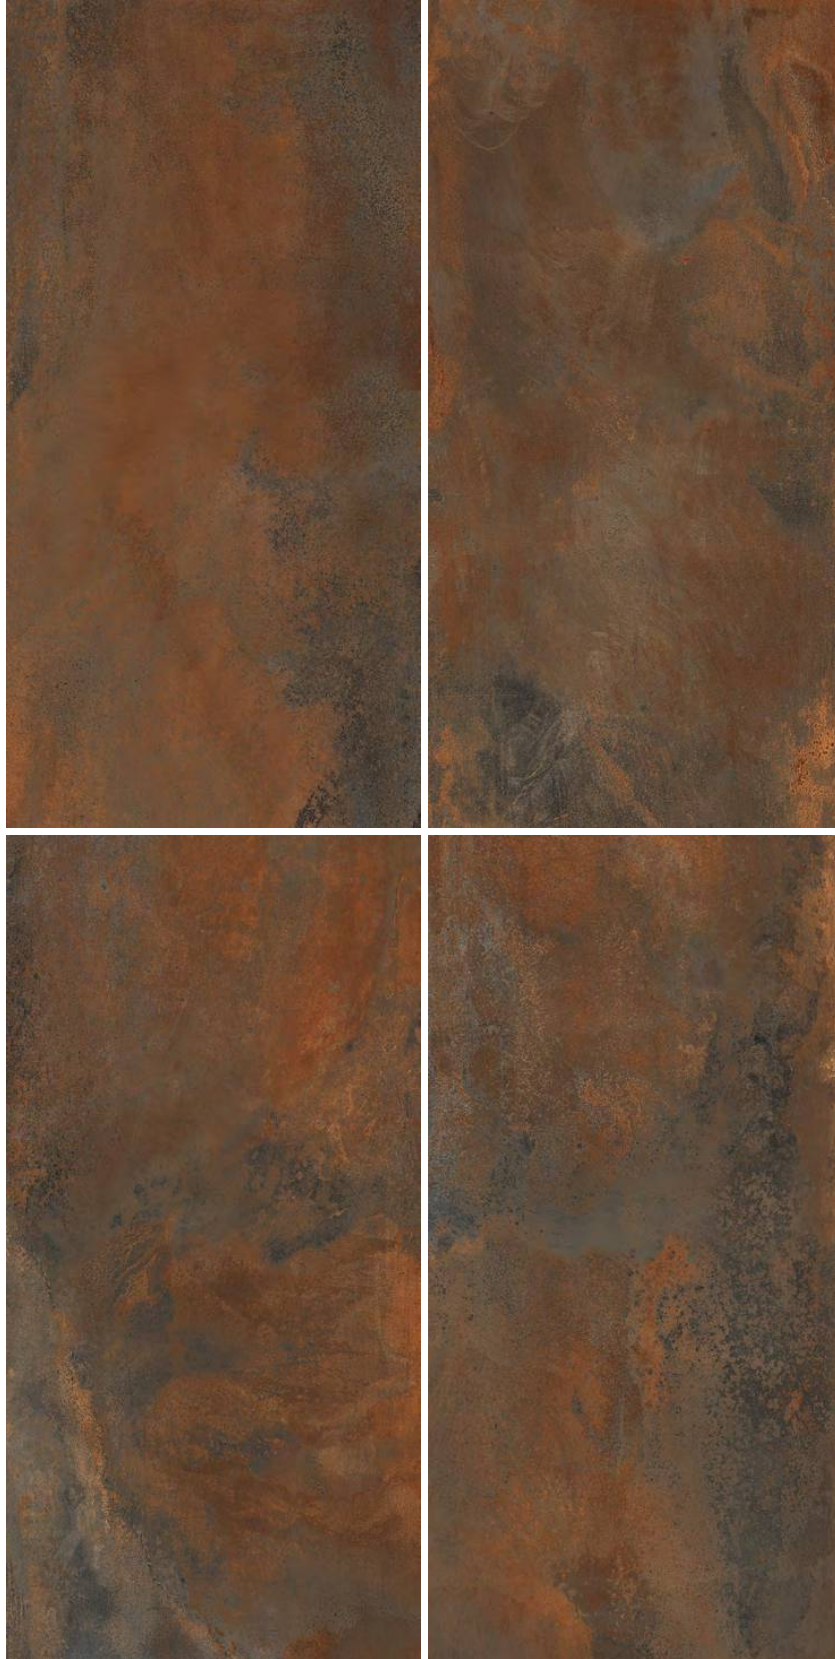

I'M
NEW

RUSTIN BRONZE

600x
1200mm

CARVING
SURFACE

AVAILABLE
RANDOM : 05

तेजसम्

Keep it minimal and exclusive.

For Carving Visualize