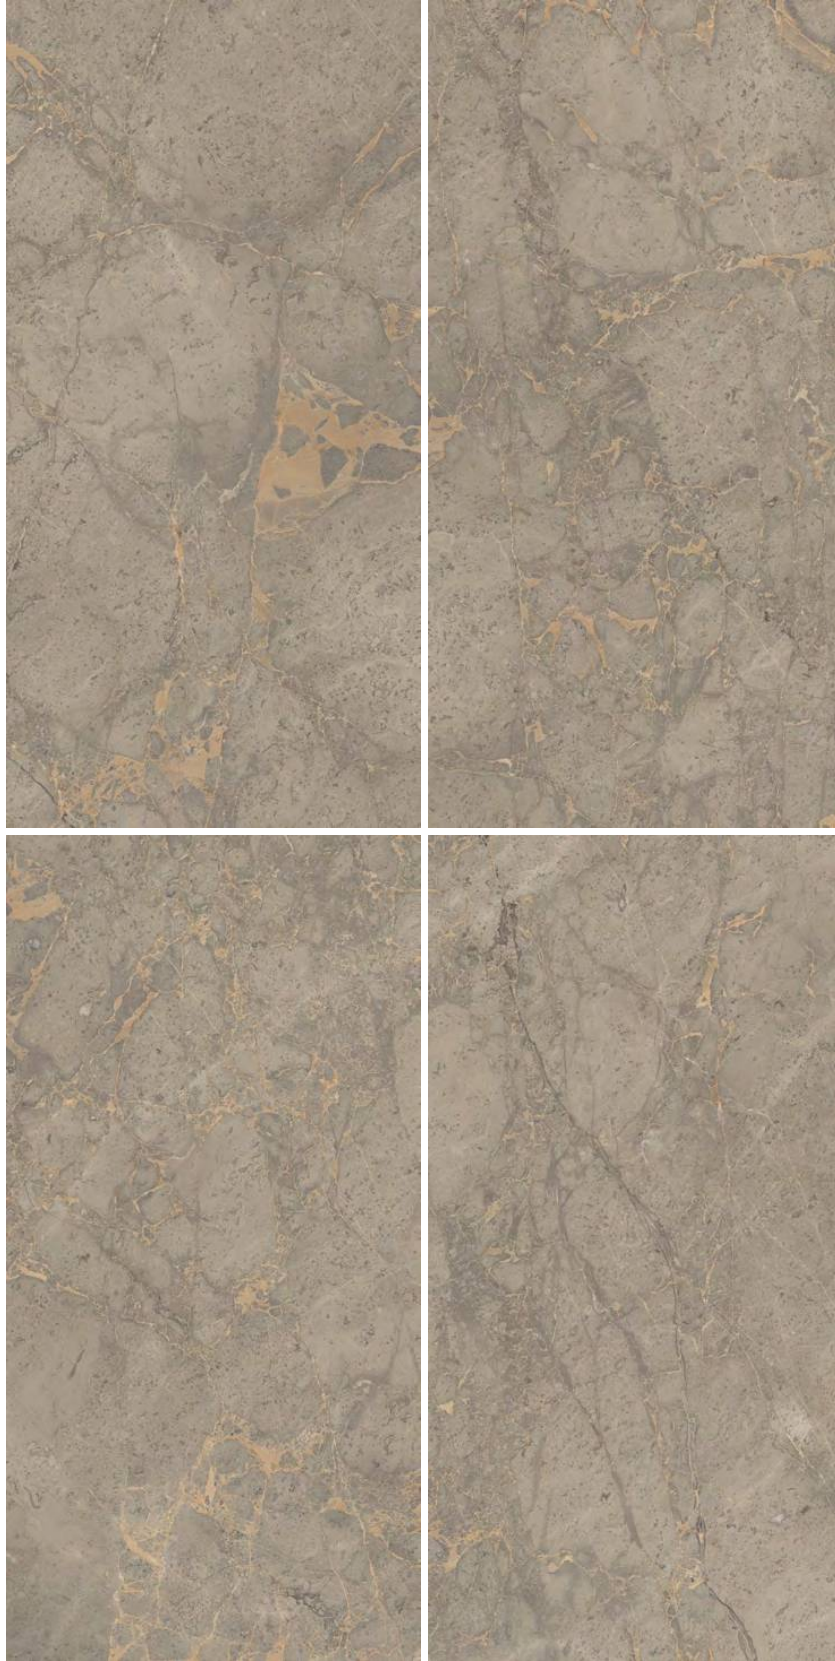

CELIO MINK

600x
1200mm

CARVING
SURFACE

AVAILABLE
RANDOM : 04

तेजसम्

BOLD AND CREATIVE.

I'M
GOOD