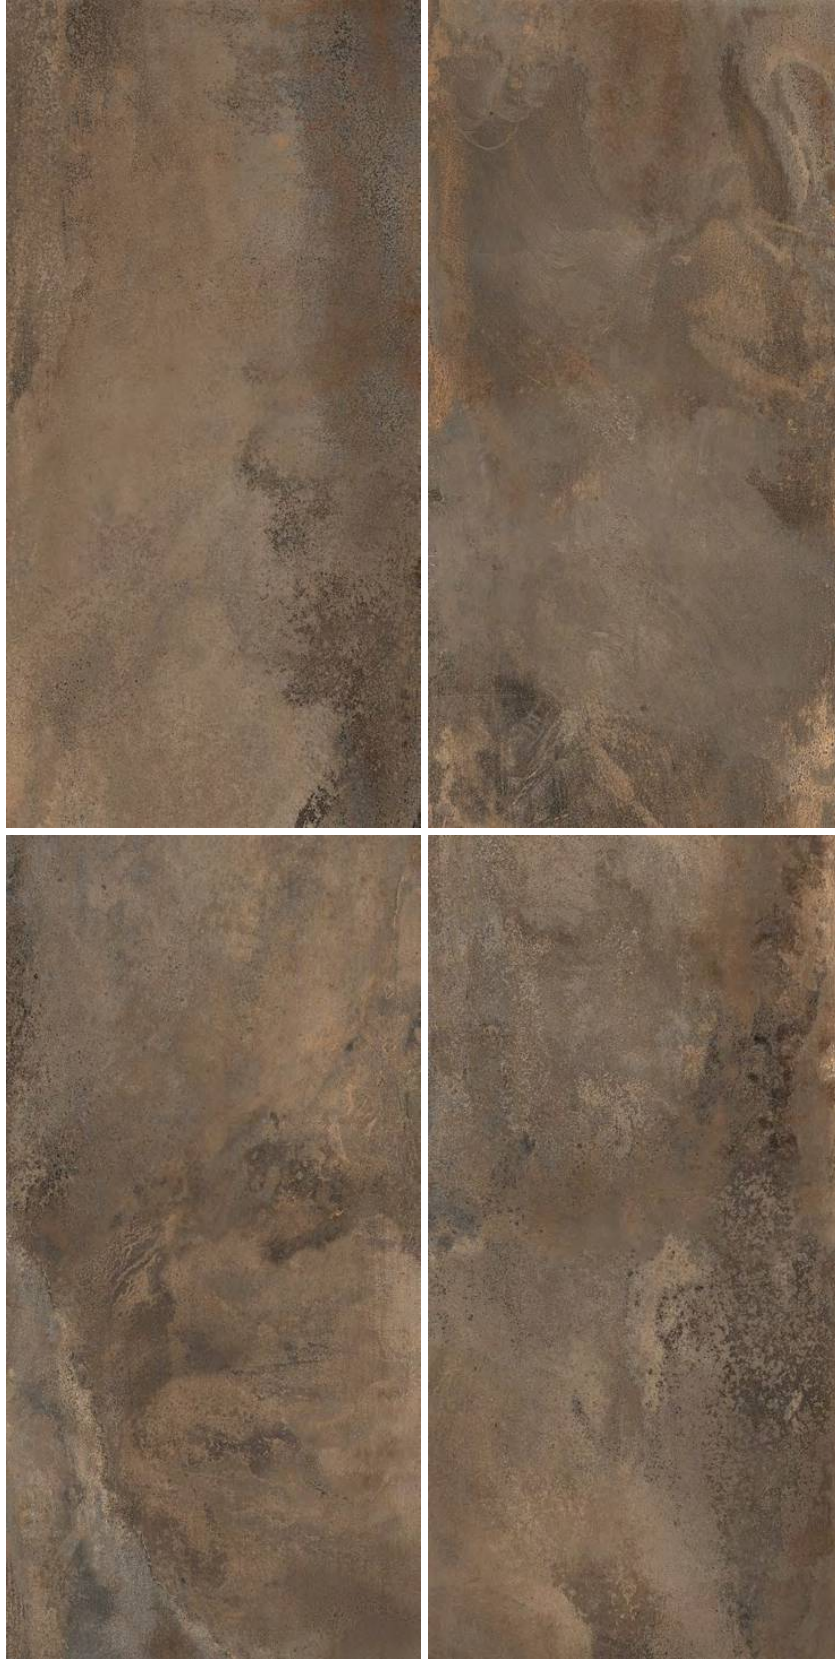

I'M
NEW

RUSTIN COOPER

600x
1200mm

CARVING
SURFACE

AVAILABLE
RANDOM : 05

तेजसम्

RADIATING PURE BRIGHTNESS.

For Carving Visualize