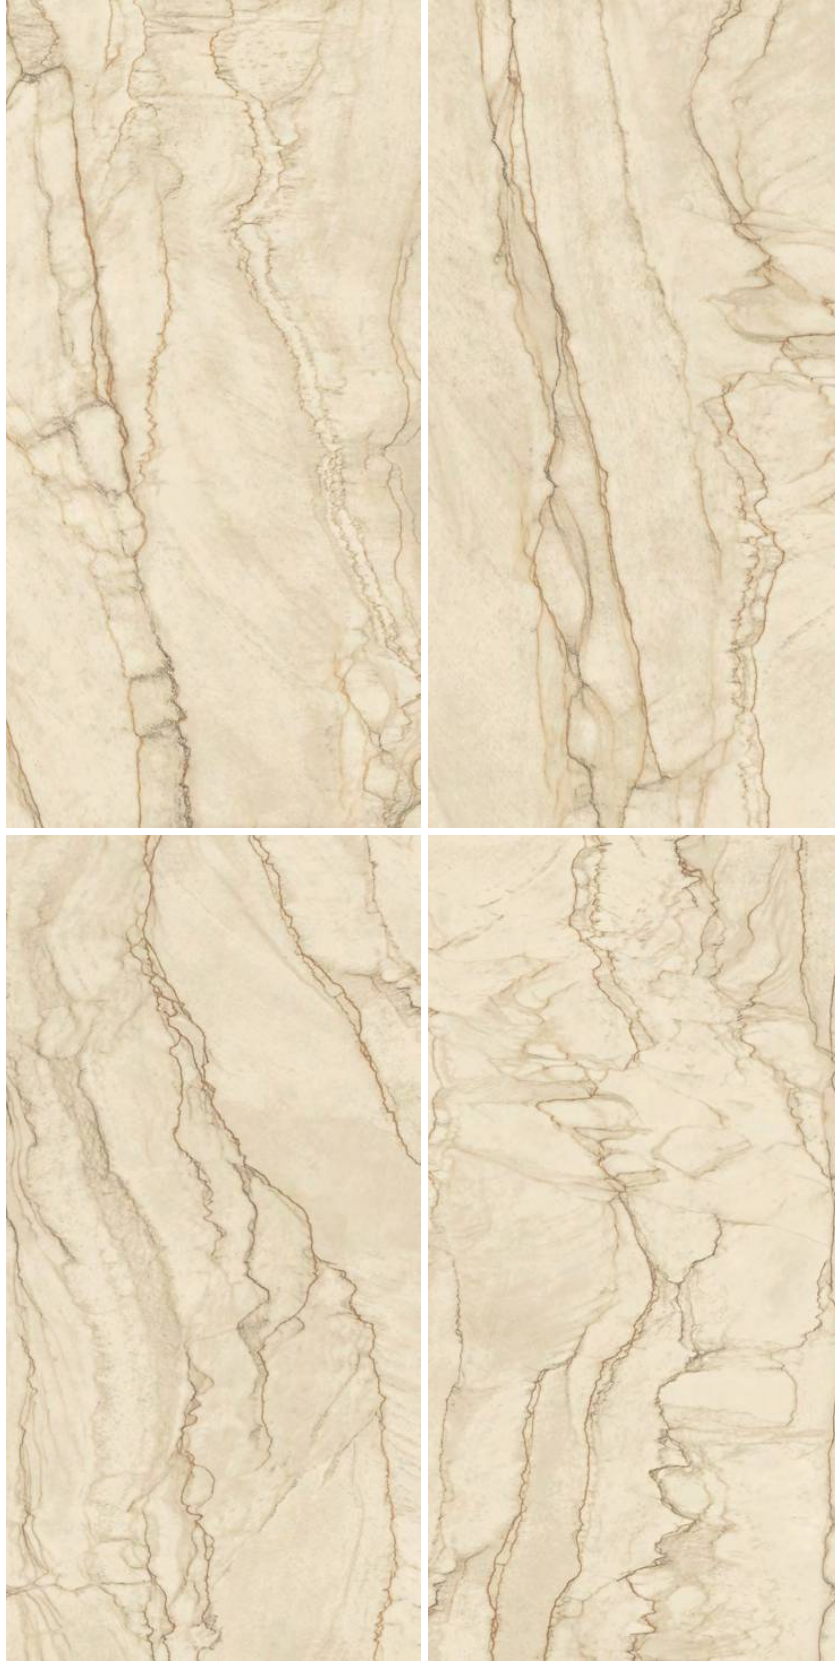

I'M
NEW

For Carving Visualize

INDUS AMBER

600x
1200mm

CARVING
SURFACE

AVAILABLE
RANDOM : 08

तेजसम्

FOR SPACES WITH UNTOUCHABLE SOUL.