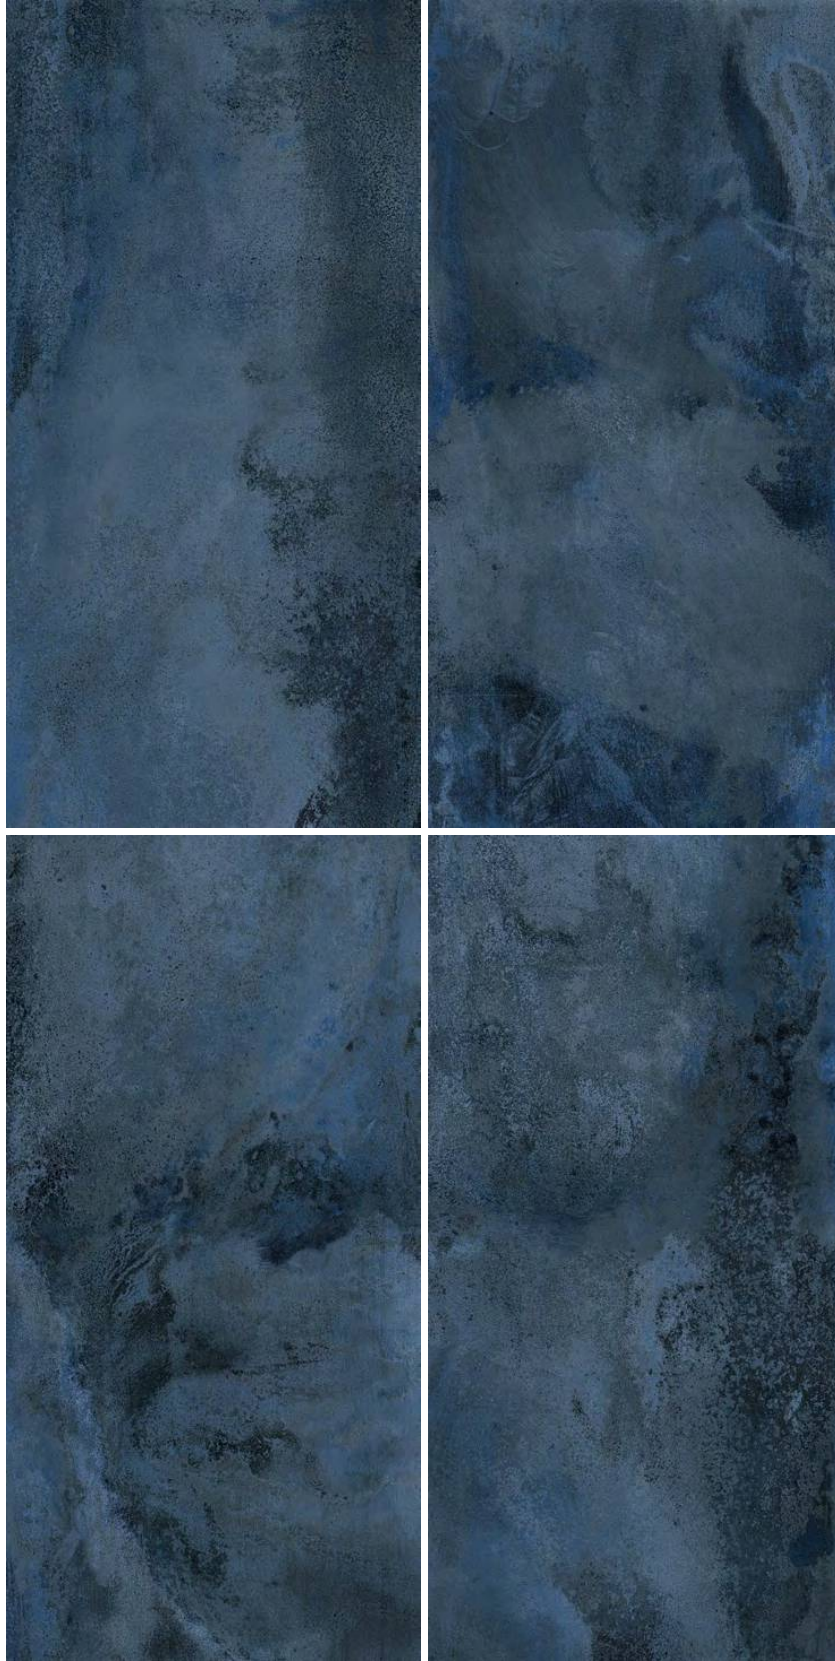

I'M
NEW

RUSTIN INDIGO

600x
1200mm

CARVING
SURFACE

AVAILABLE
RANDOM : 05

तेजसम्

FOR CONTEMPORARY SPACES.

For Carving Visualize