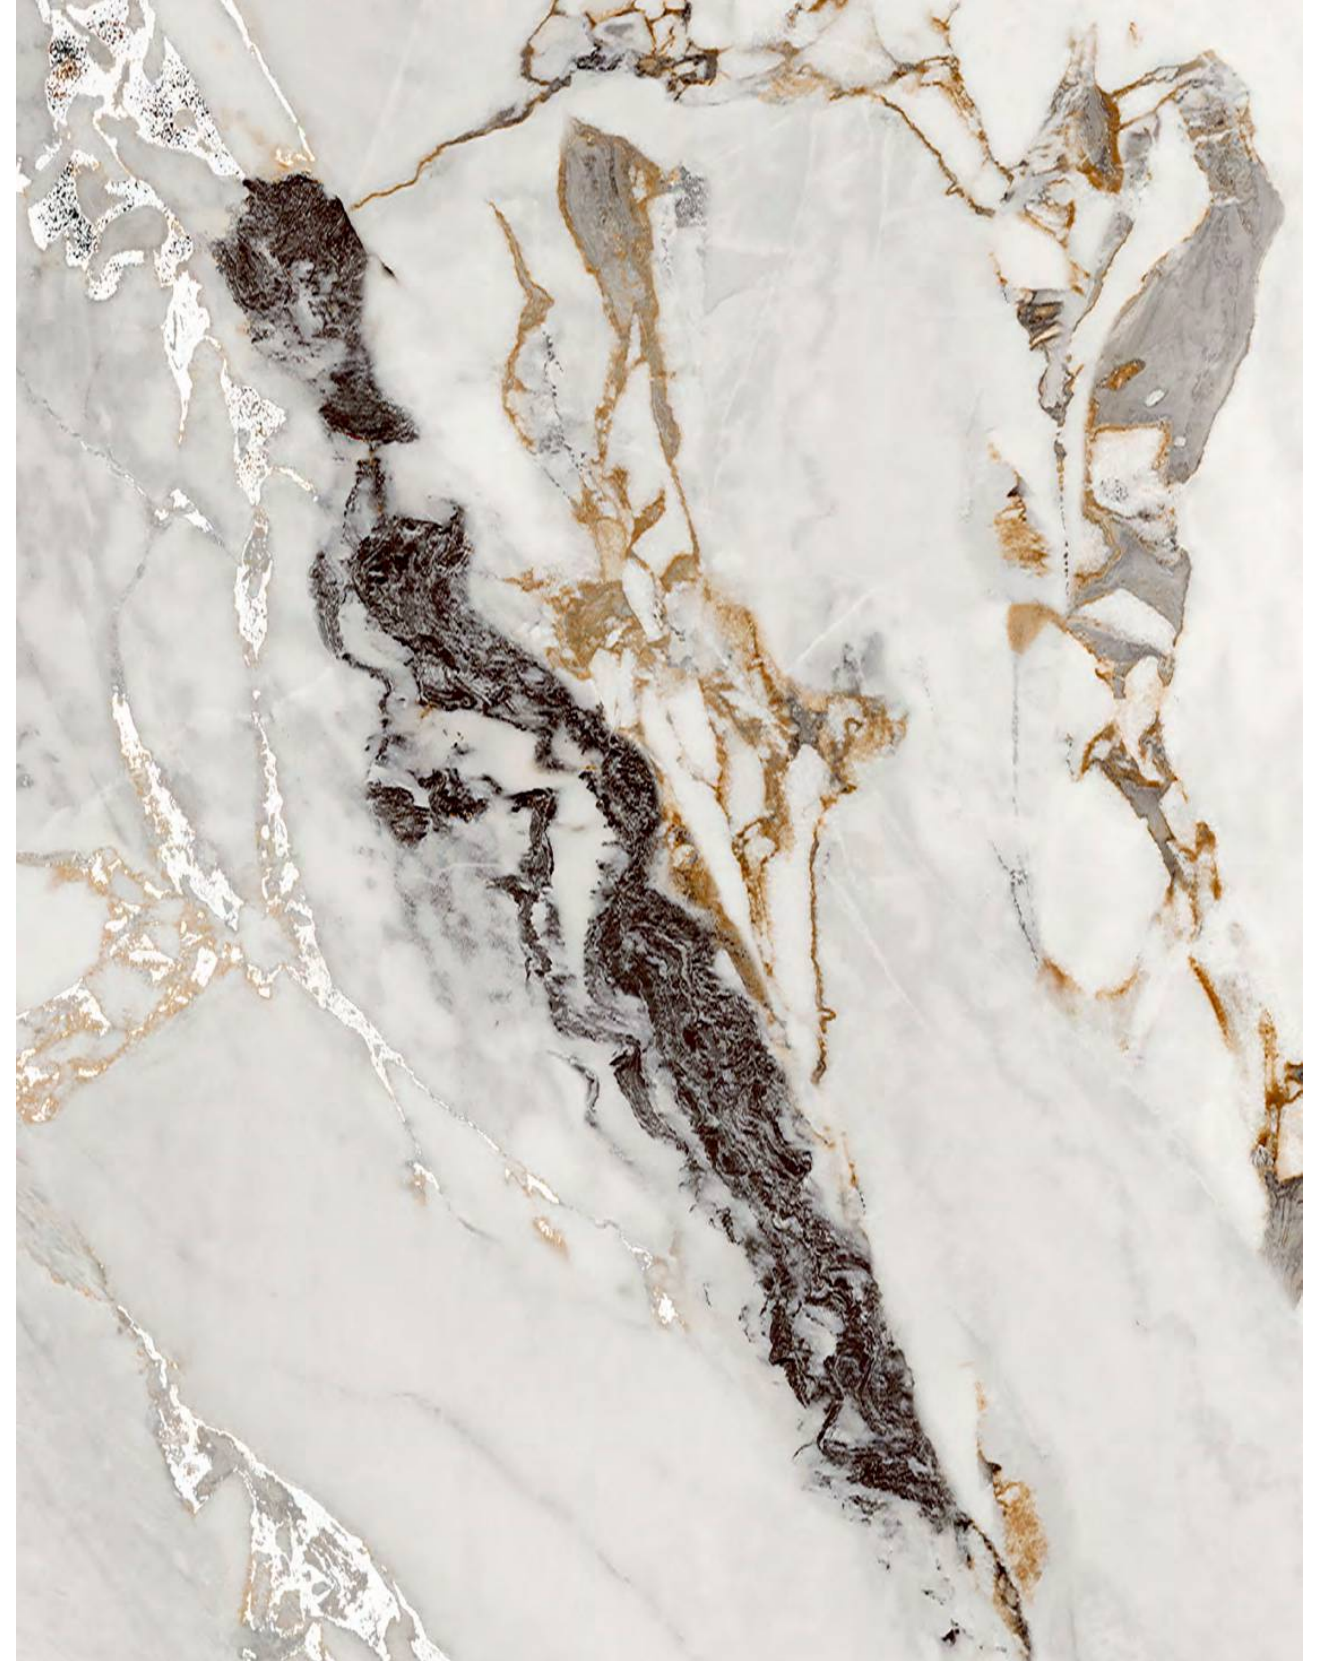

For Carving Visualize