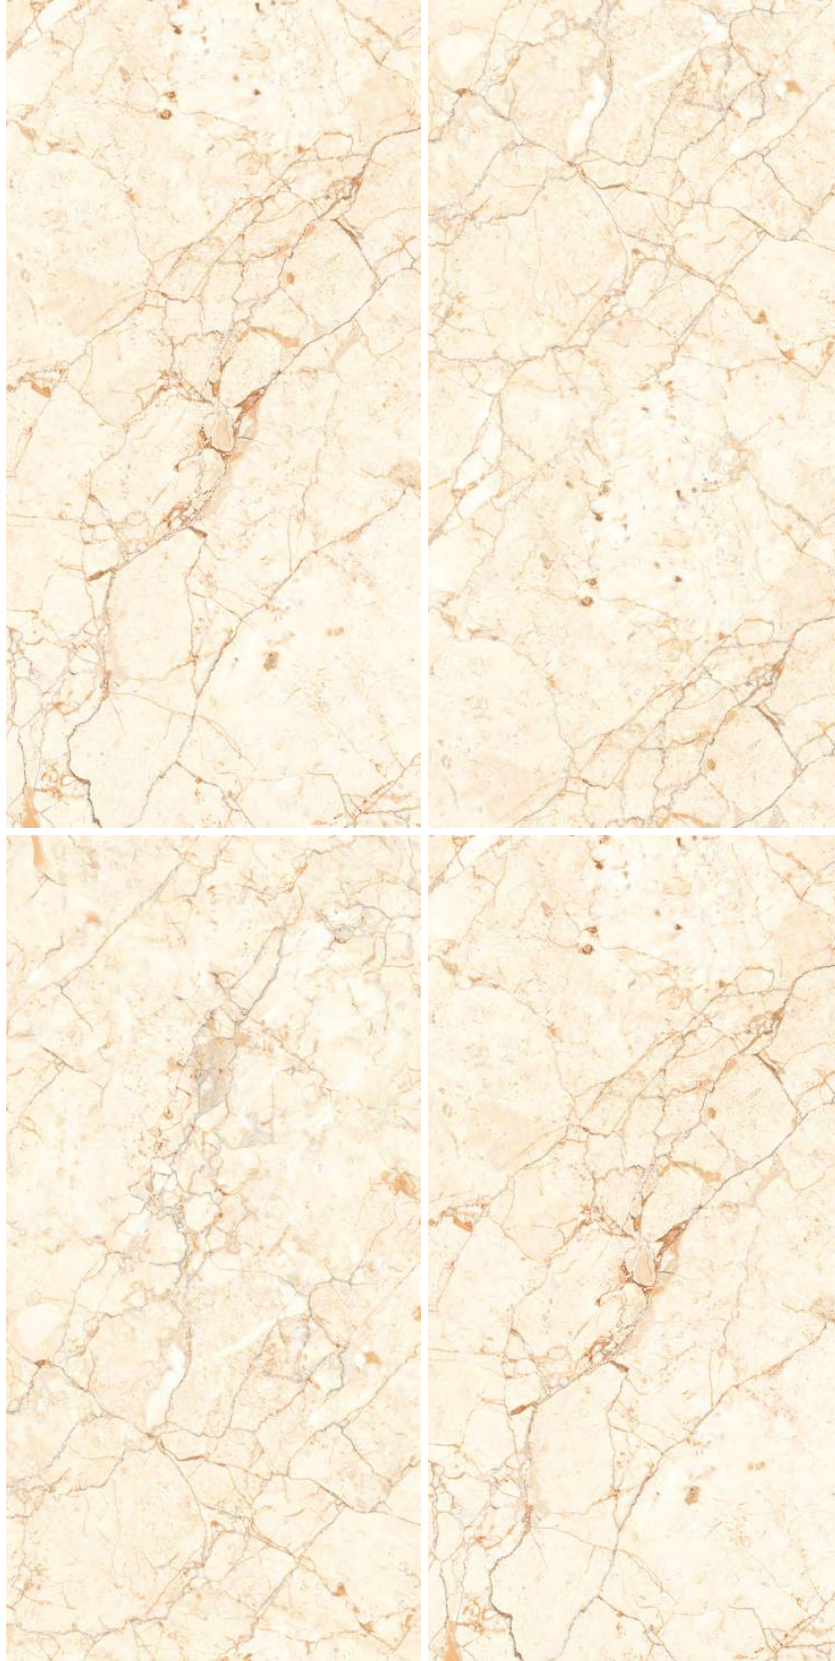

For Carving Visualize

ROZALIA GOLD

600x
1200mm

CARVING
SURFACE

AVAILABLE
RANDOM : 03

तेजसम्

MANY STYLES AND POSSIBILITIES.

I'M
BEST