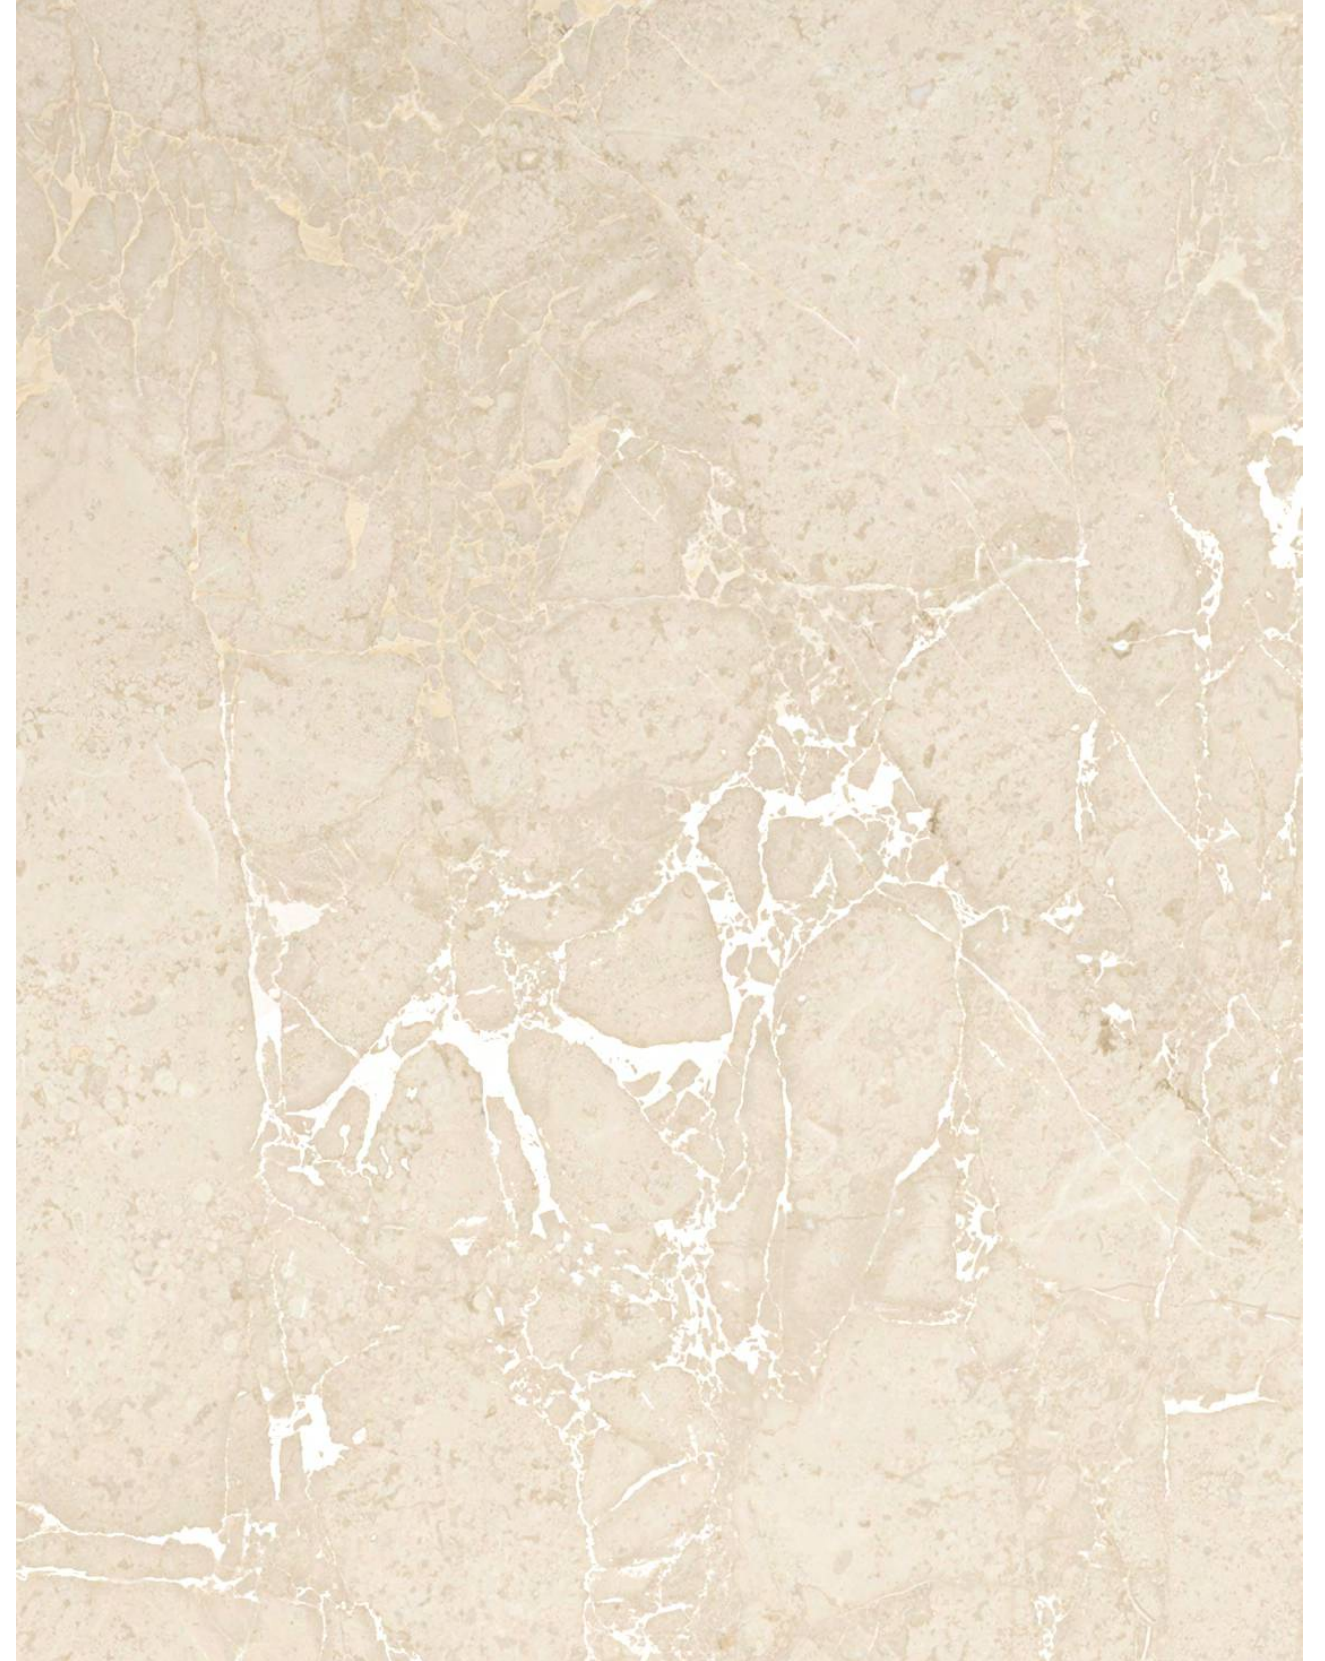

For Carving Visualize