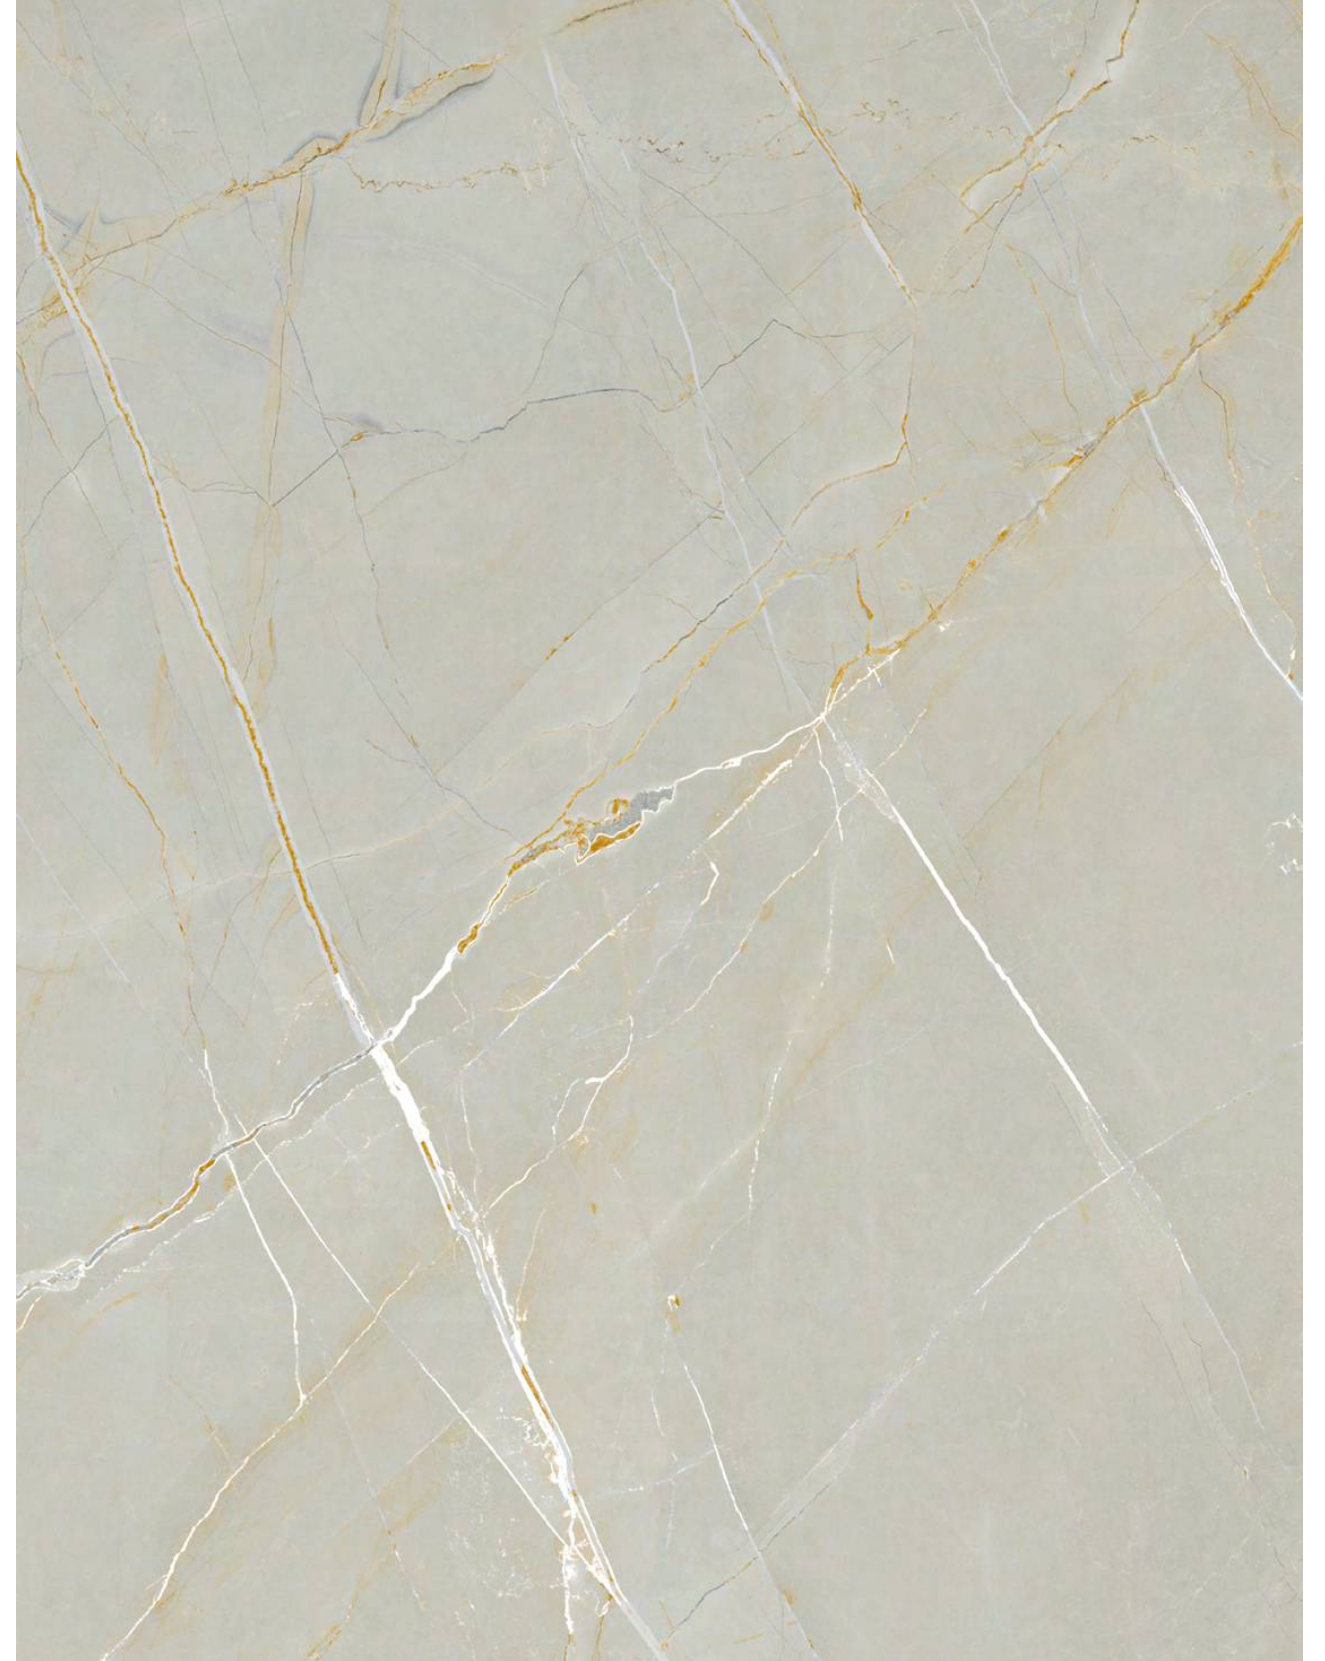

For Carving Visualize