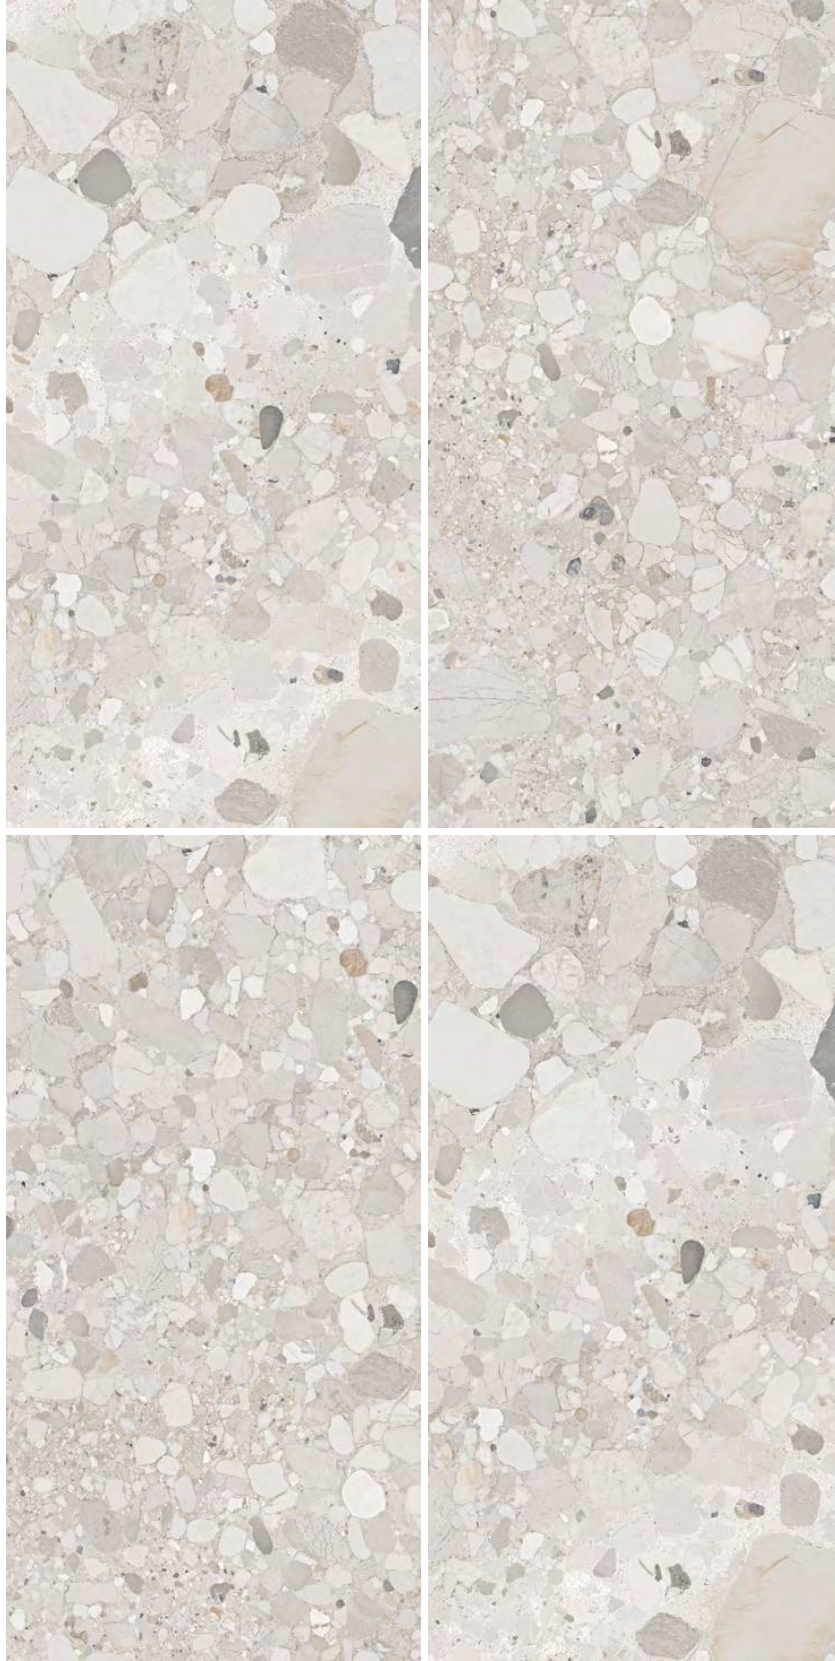

LA STONE MONERA

600x
1200mm

CARVING
SURFACE

AVAILABLE
RANDOM : 03

तेजसम्

A TOTAL HARMONY OF EMOTIONS AND SENSATIONS.

I'M
GOOD