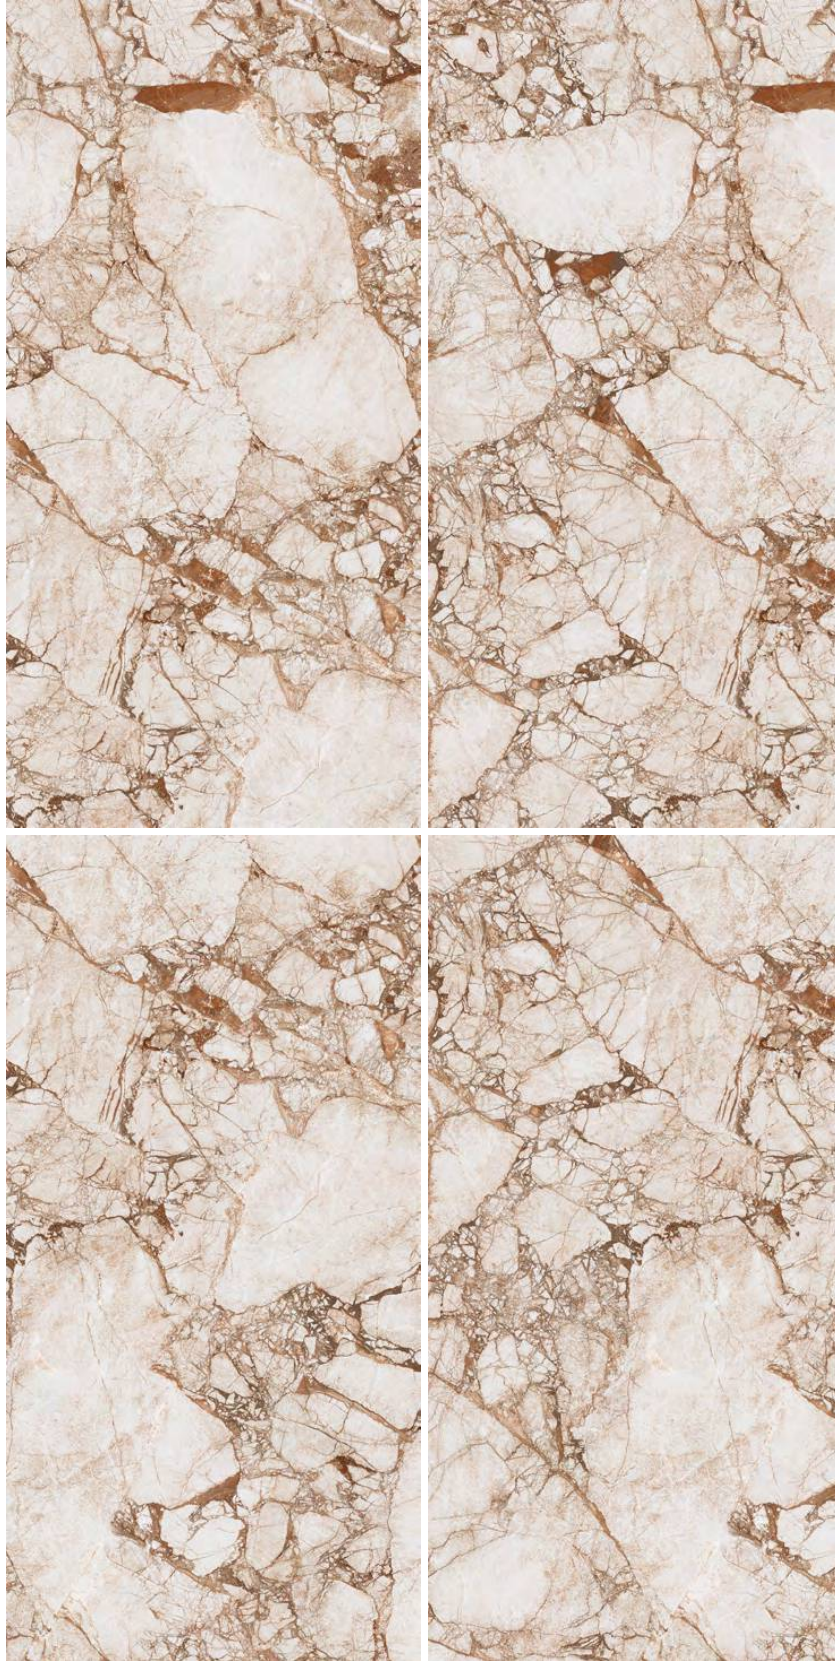

HIMALIYA SILK

600x
1200mm

CARVING
SURFACE

AVAILABLE
RANDOM : 04

तेजसम्

ENHANCE THE ESSENCE OF THE ATMOSPHERE.

I'M
GOOD