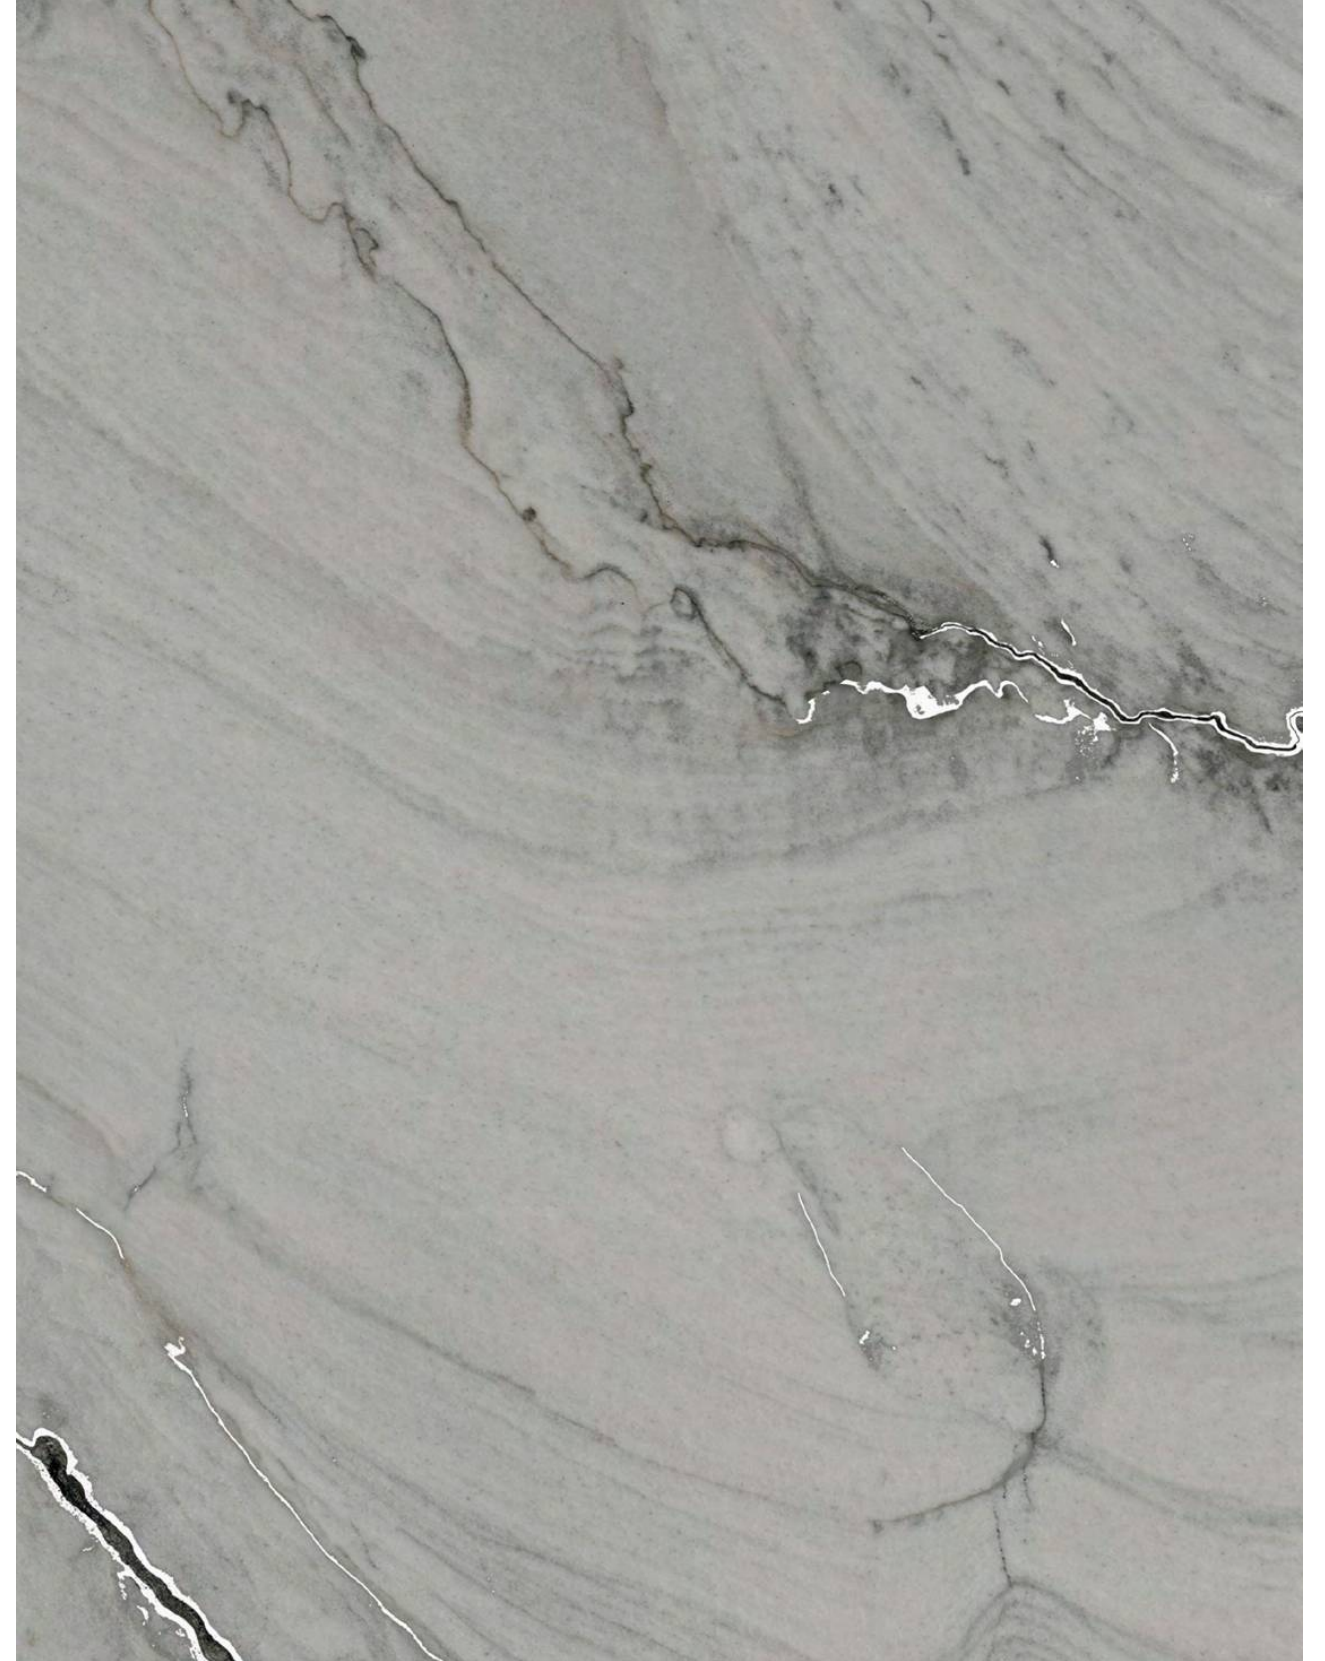

For Carving Visualize