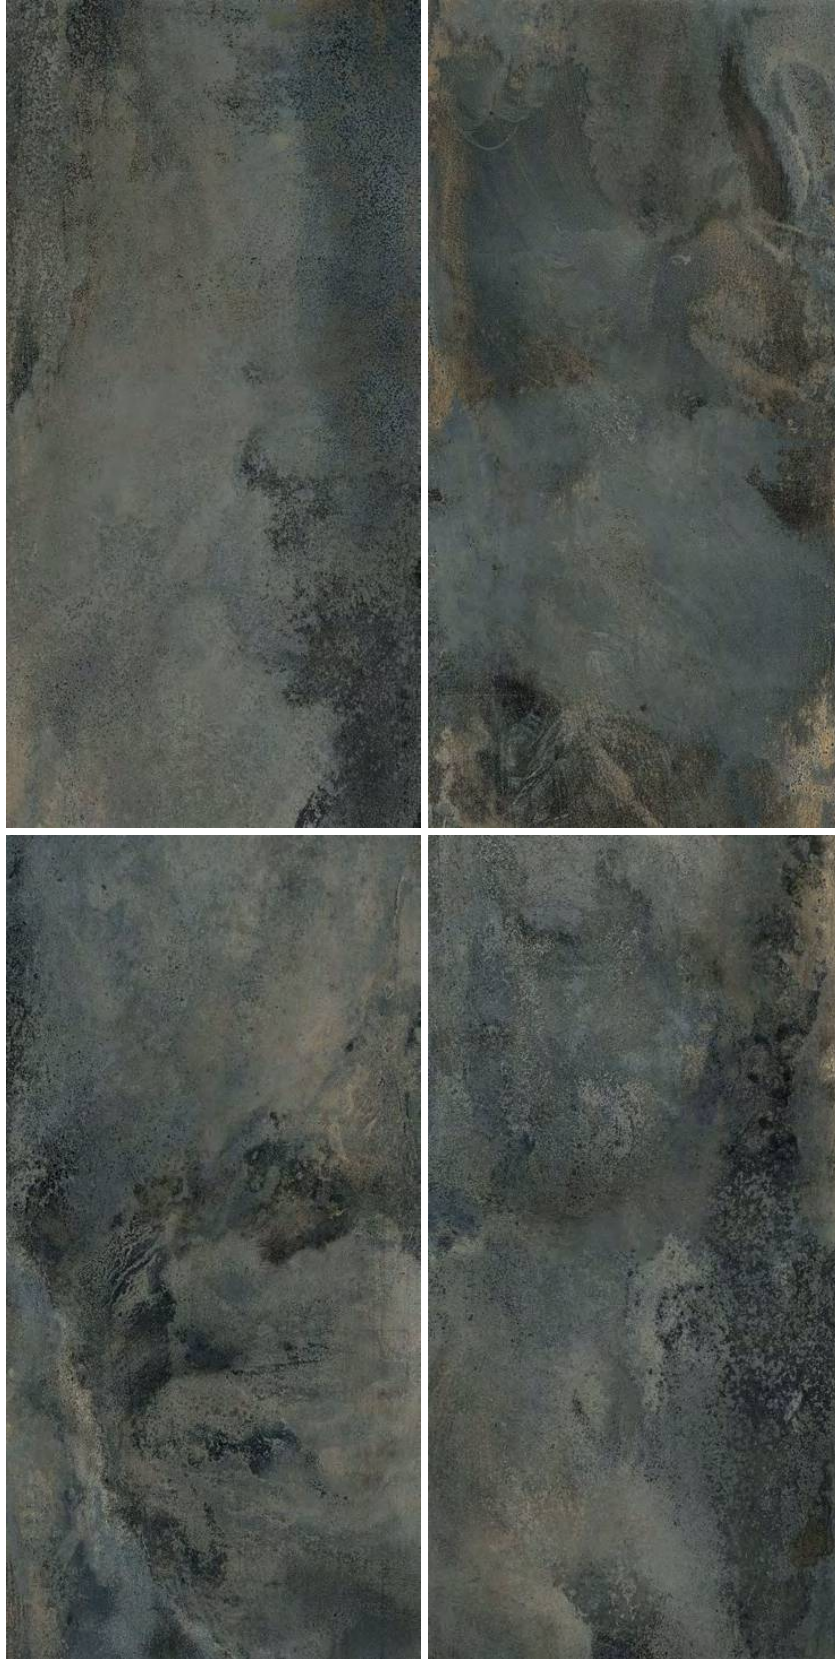

I'M
NEW

RUSTIN OLIVE

600x
1200mm

CARVING
SURFACE

AVAILABLE
RANDOM : 05

तेजसम्

GLAMOROUS INTIMATE SPACES.

For Carving Visualize