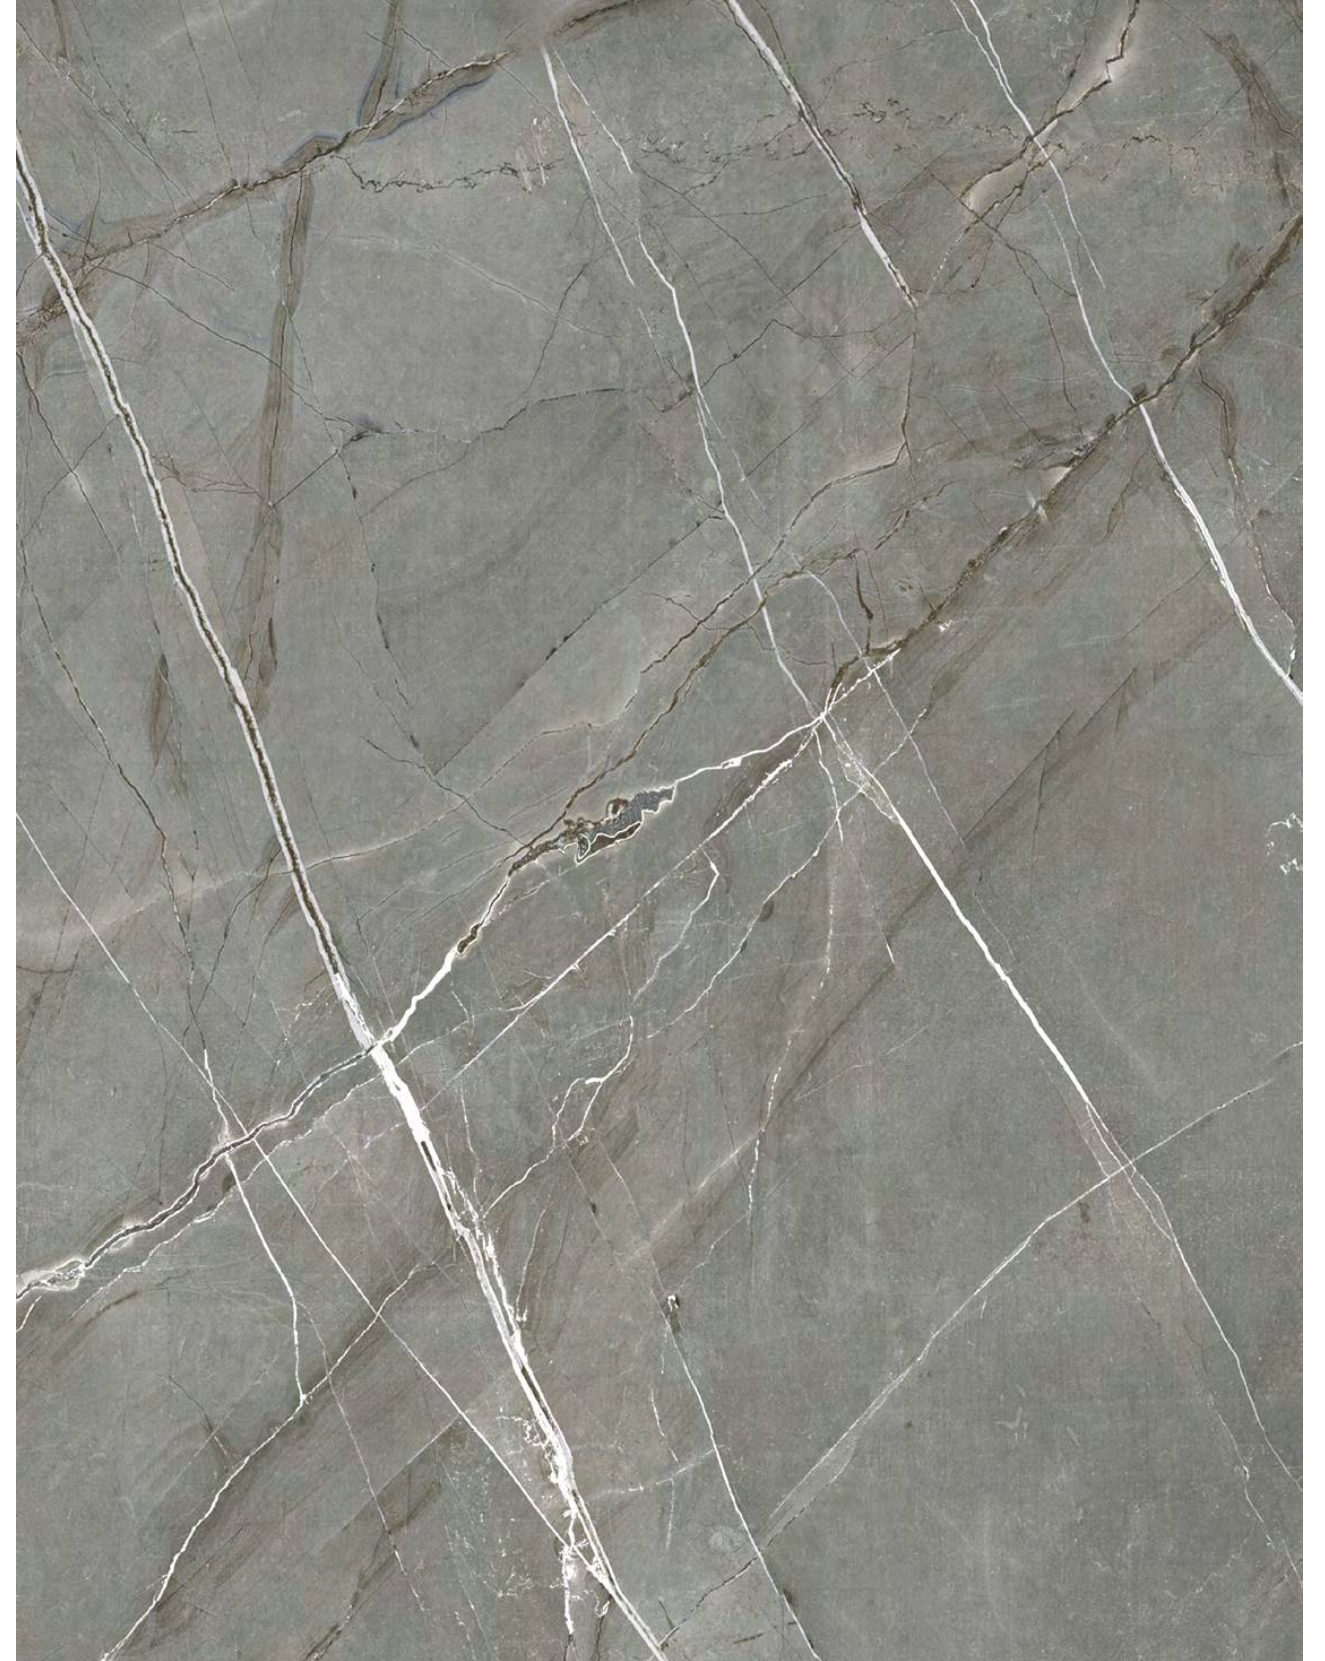

For Carving Visualize