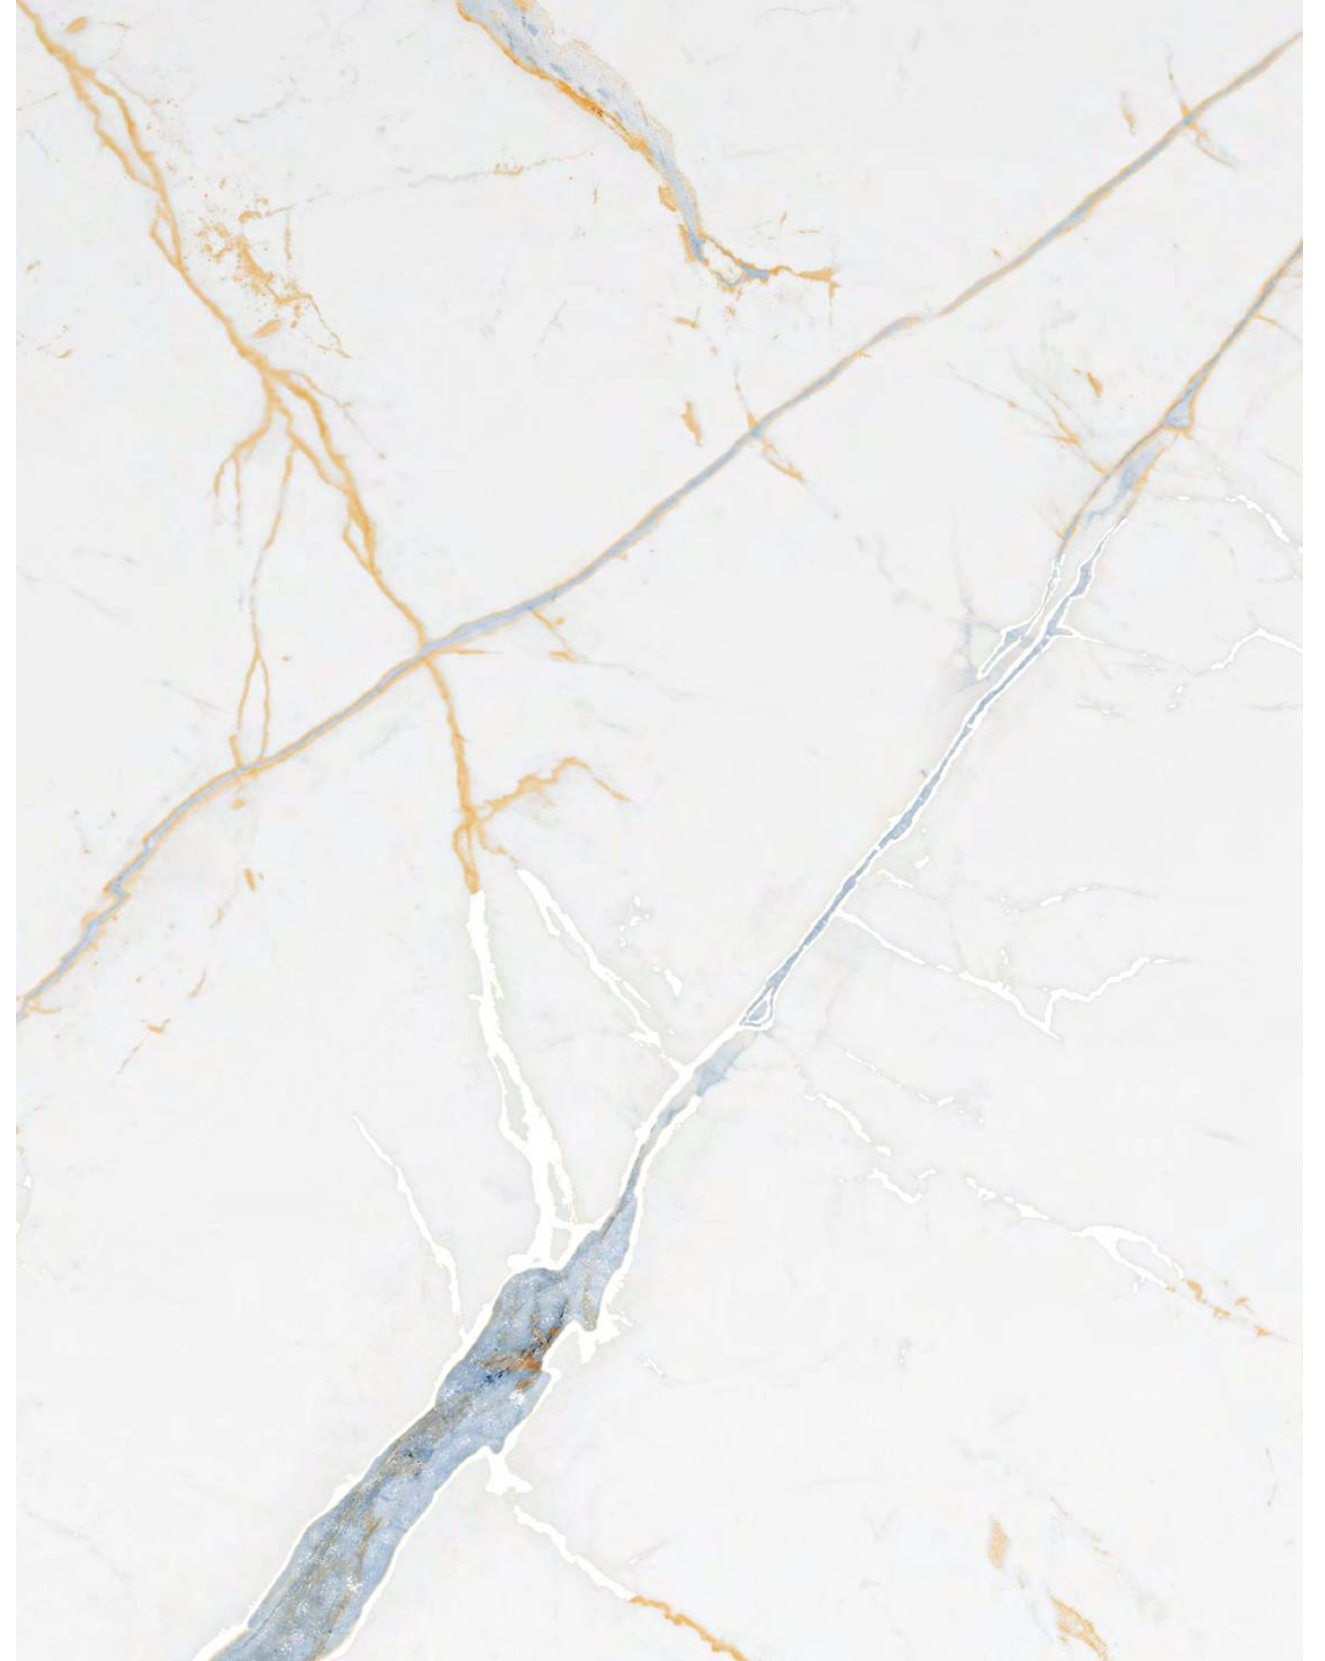

For Carving Visualize