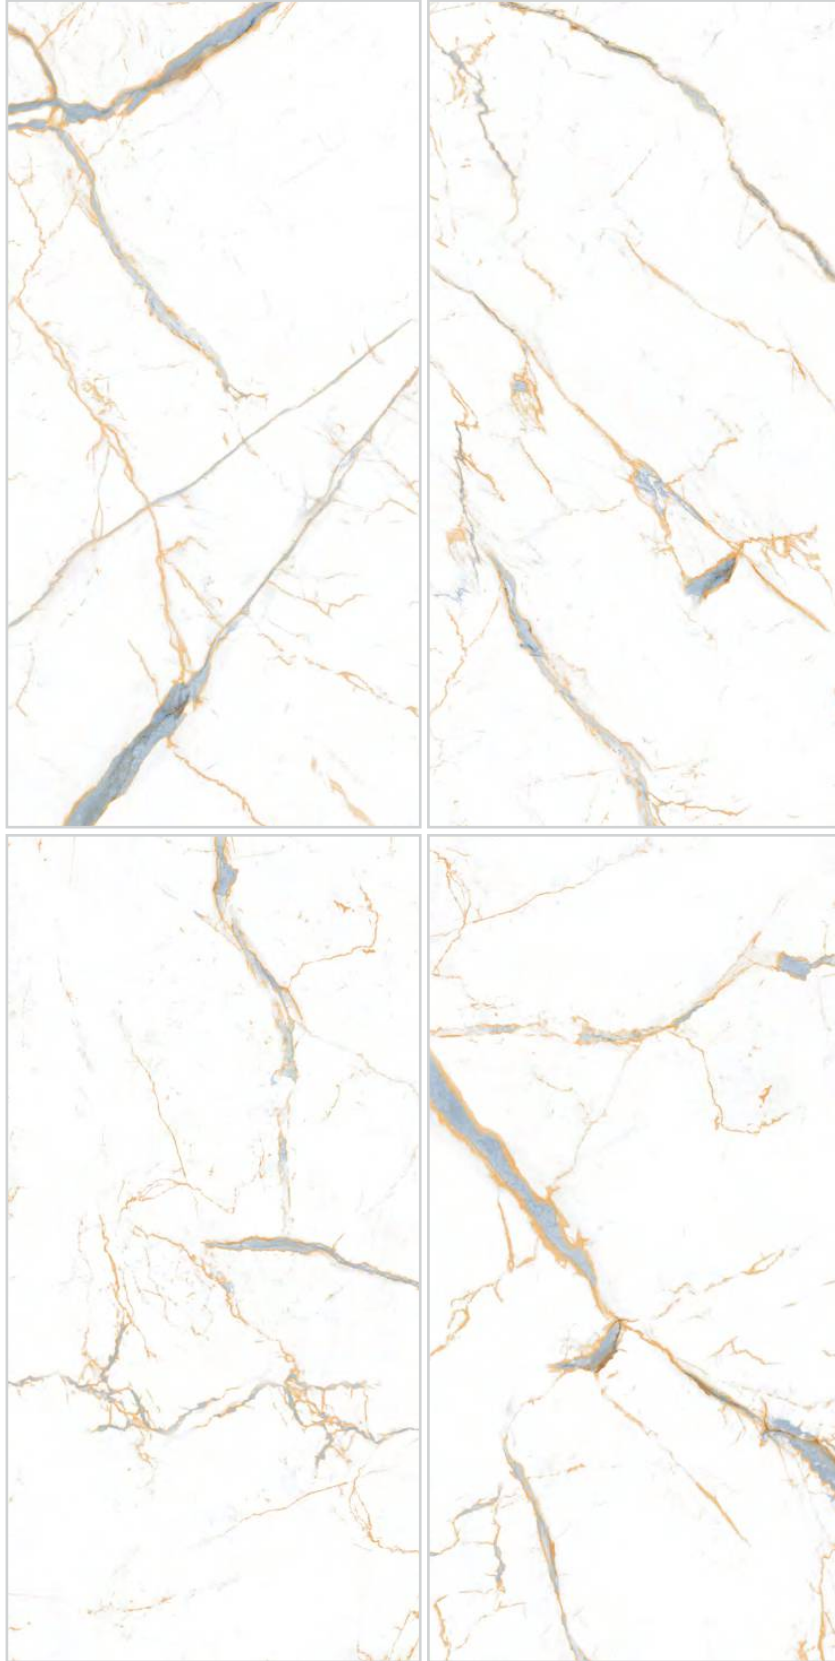

For Carving Visualize

ROYAL SATUARIO BLUE

600x
1200mm

CARVING
SURFACE

AVAILABLE
RANDOM : 05

तेजसुम्

EMPOWERED AND ELEGANT.

I'M
BEST

For Carving Visualize

ROZALIA GOLD

600x
1200mm

CARVING
SURFACE

AVAILABLE
RANDOM : 03

तेजसम्

MANY STYLES AND POSSIBILITIES.

I'M
BEST