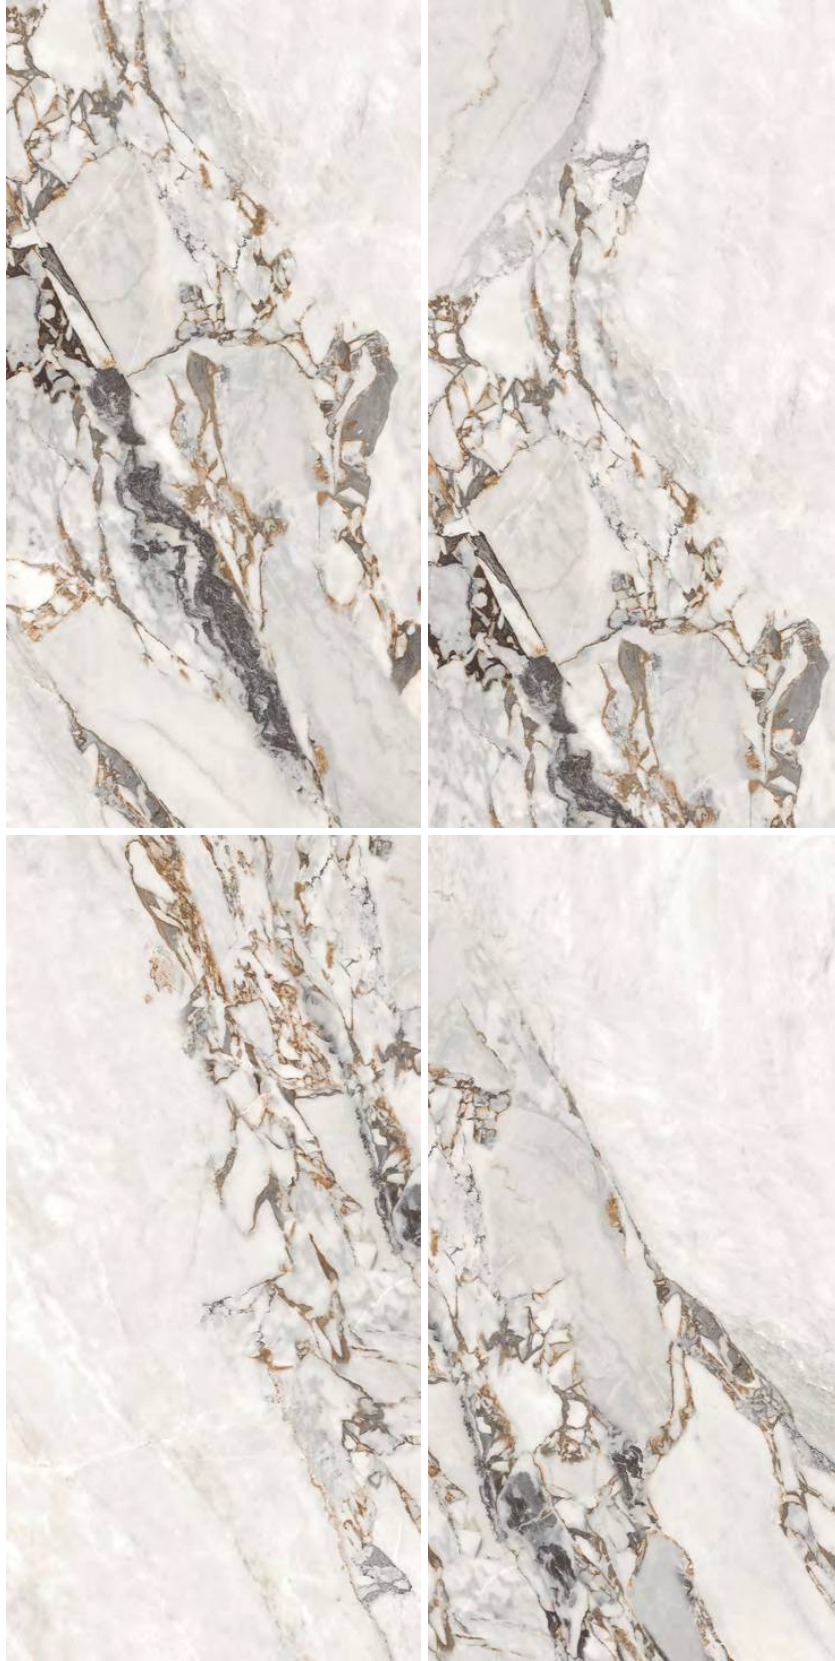

VIKUNA WHITE

600x
1200mm

CARVING
SURFACE

AVAILABLE
RANDOM : 06

तेजसम्

FOR WARM AND ENVELOPING SPACES.