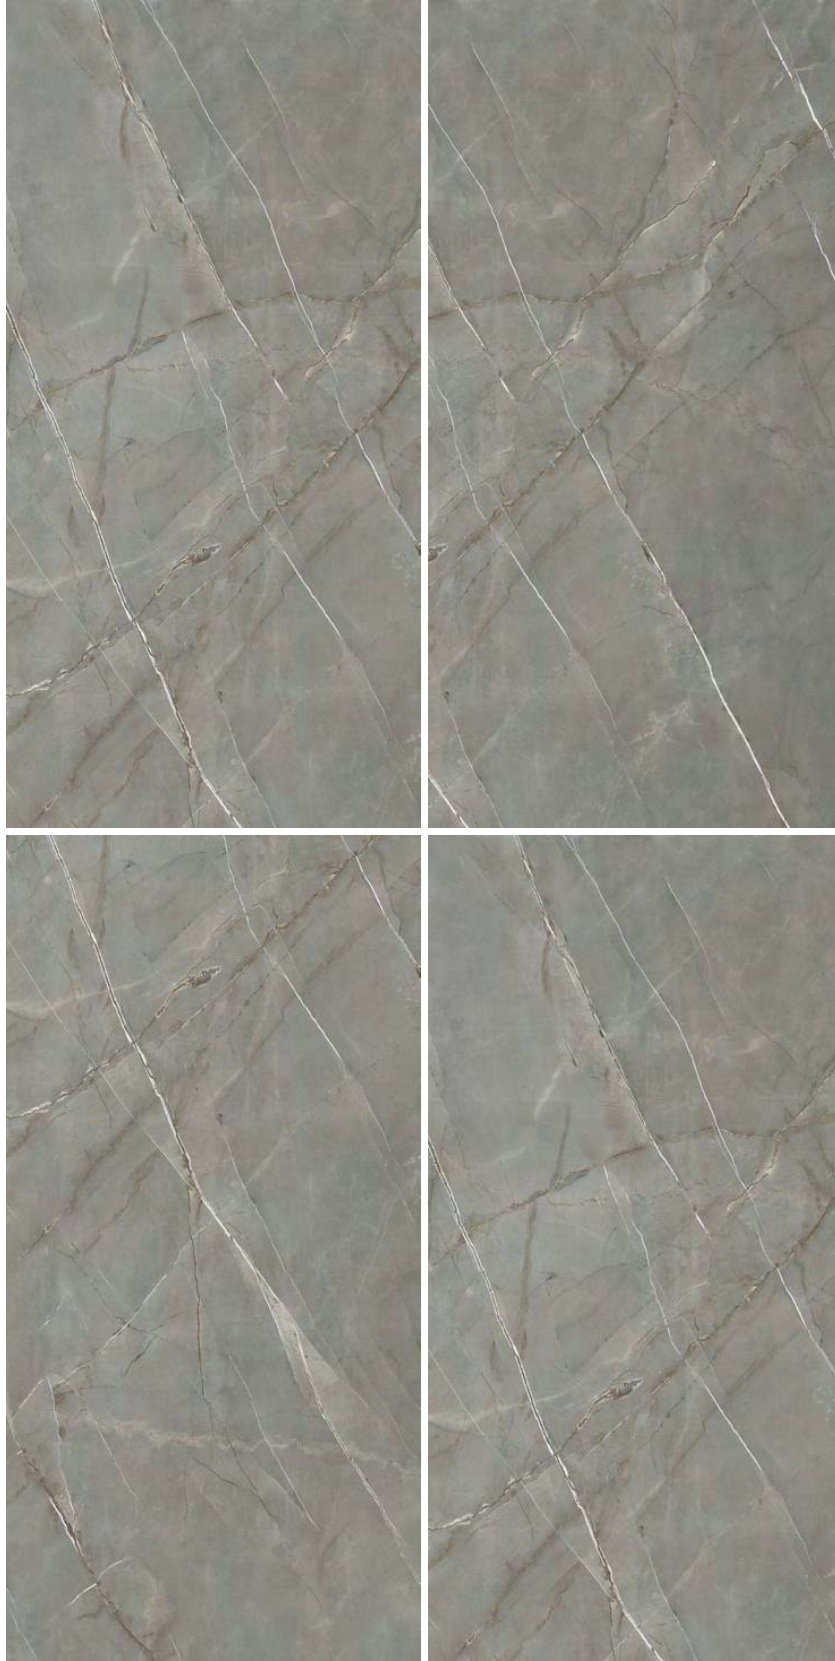

I'M
GOOD

For Carving Visualize

PERTH NERO

600x
1200mm

CARVING
SURFACE

AVAILABLE
RANDOM : 03

तेजसम्

A DELICATE BUT DYNAMIC AESTHETIC.