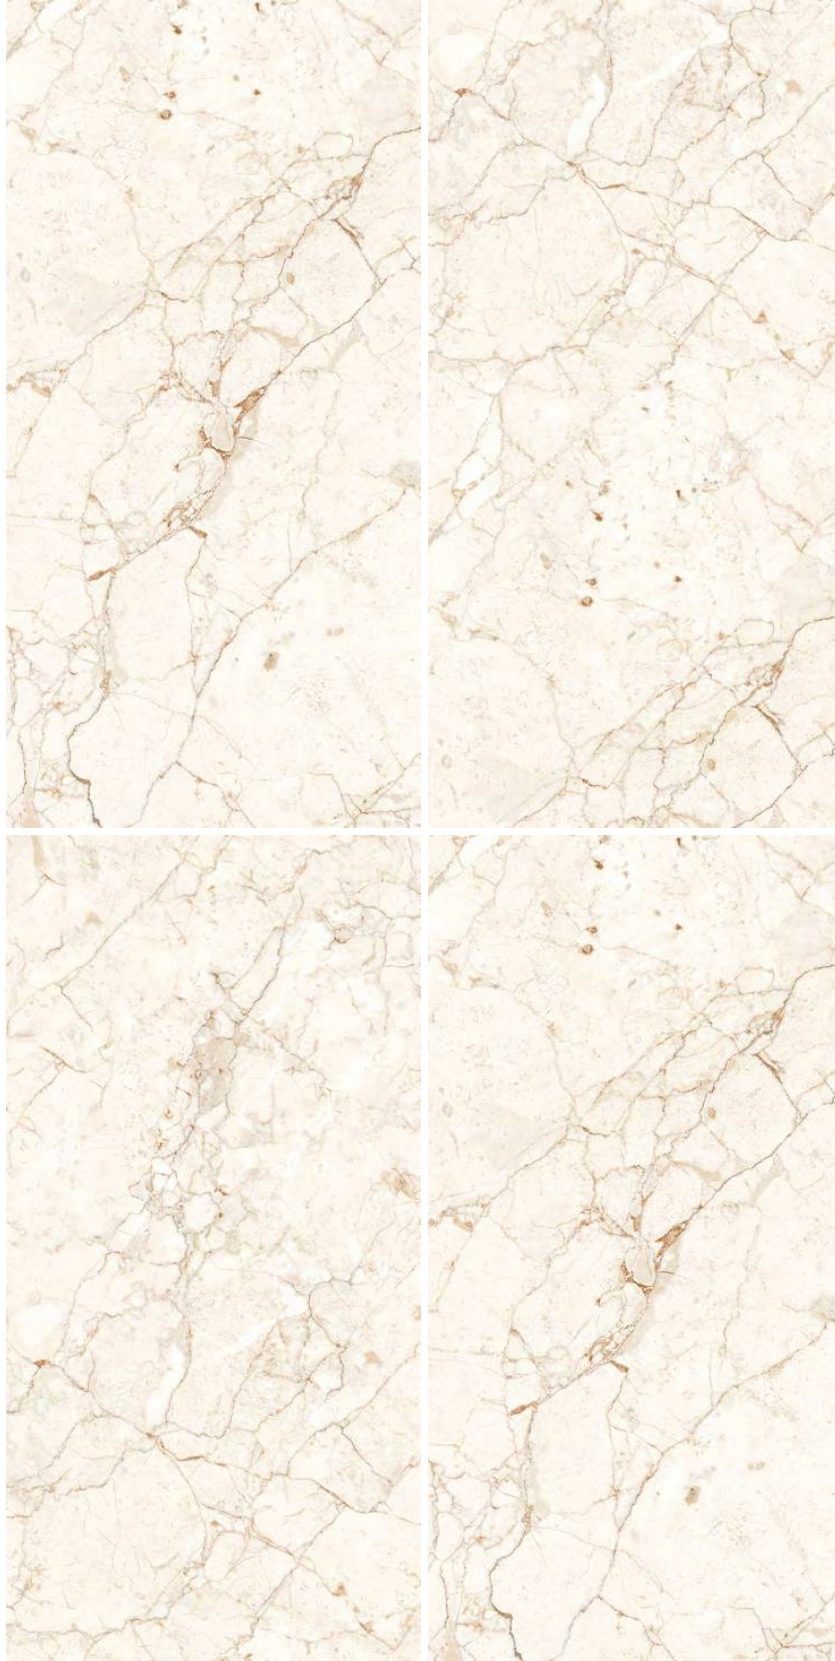

For Carving Visualize

ROZALIA WHITE

600x
1200mm

CARVING
SURFACE

AVAILABLE
RANDOM : 03

तेजसम्

A SERIES THAT IS PURITY AND SOPHISTICATION.

For Carving Visualize