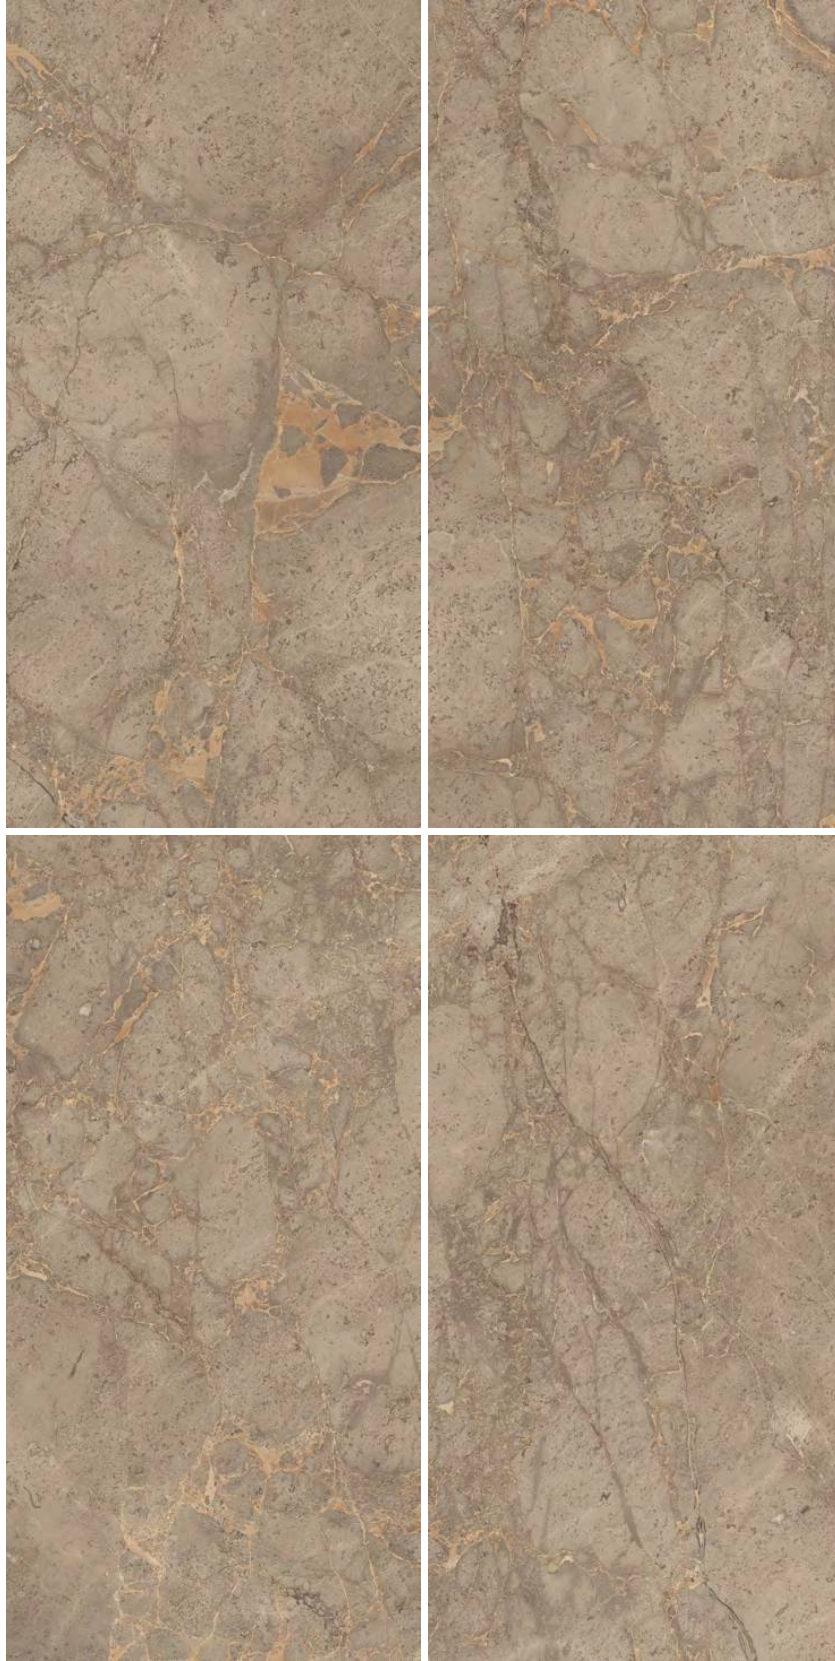

CELIO BROWN

600x
1200mm

CARVING
SURFACE

AVAILABLE
RANDOM : 04

तेजसम्

SOBER AND CONTEMPORARY CHROMATISM.

I'M
GOOD