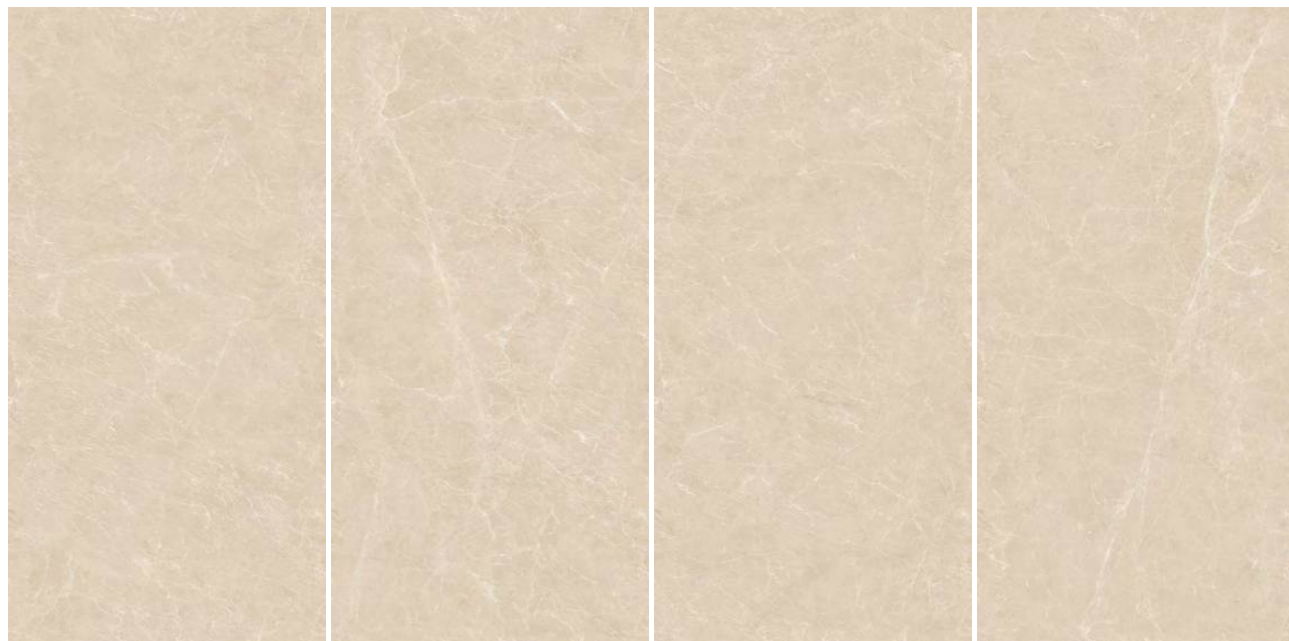

MOHARA BEIGE

MOHARA BEIGE

600x1200mm | POLISHED SURFACE | AVAILABLE RANDOM : 06

Segam
Tiles Pvt Ltd

I'M
NEW

अनंतम्

MOHARA CREMA

MOHARA CREMA