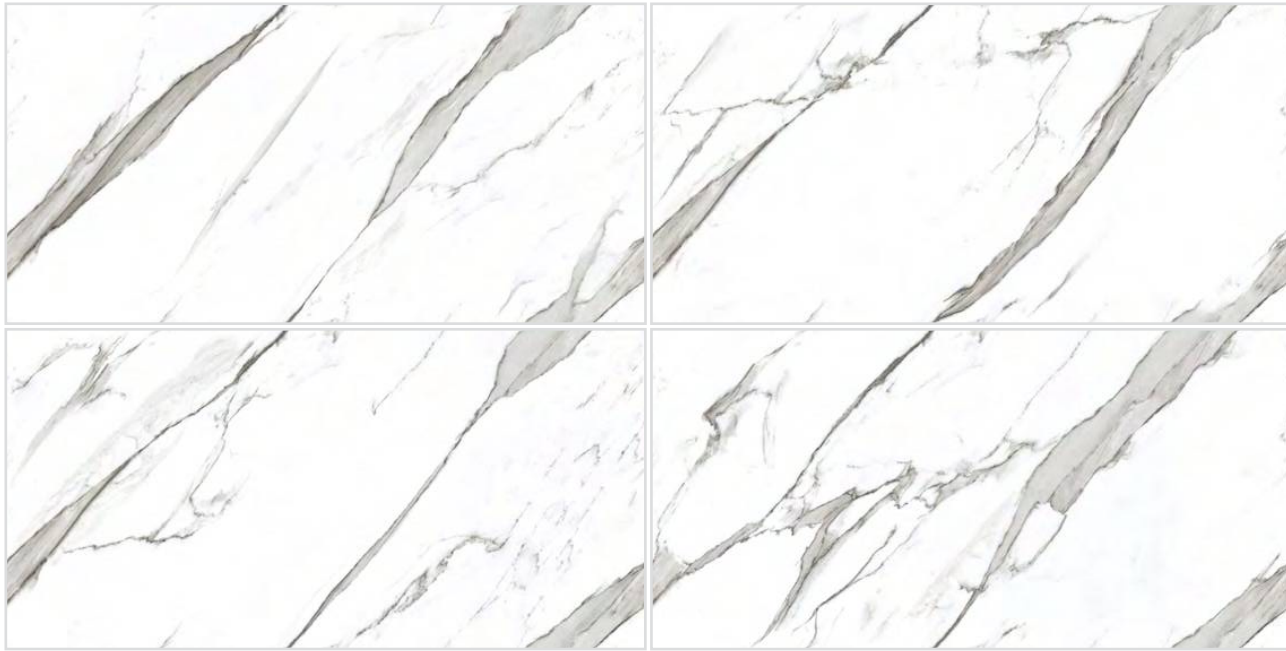

KARA

600x1200mm | POLISHED SURFACE | AVAILABLE RANDOM : 04