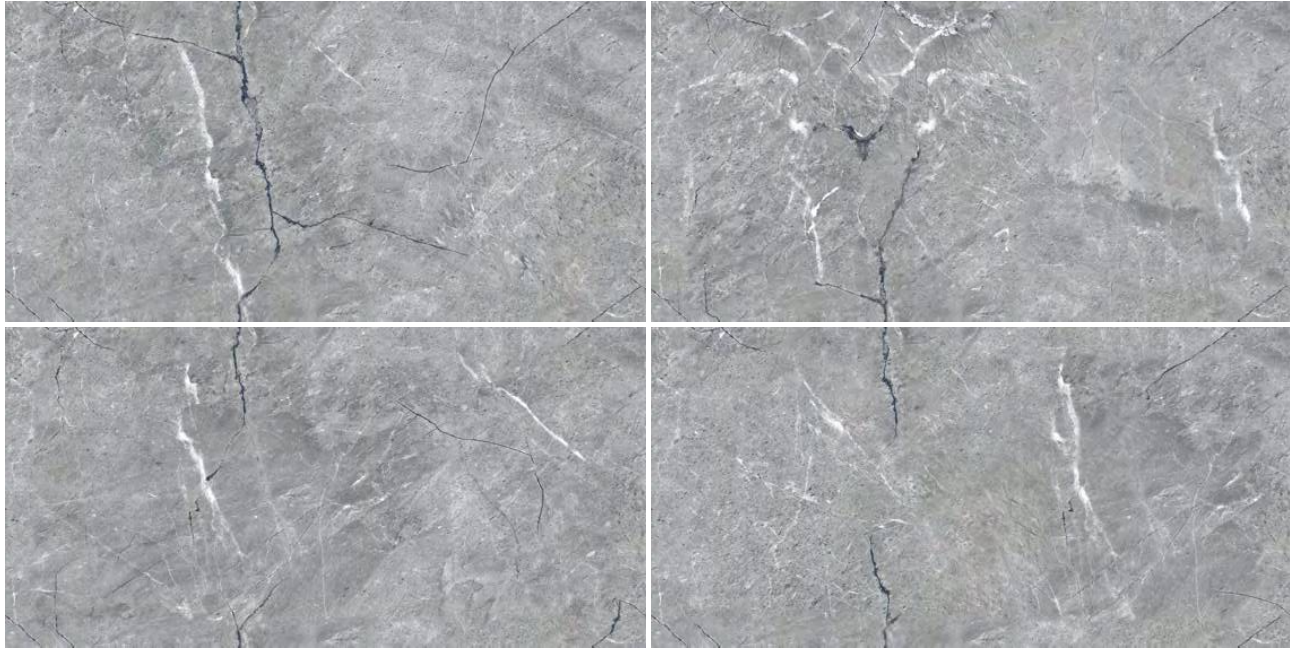

VALMIKI NERO

600x
1200mm | POLISHED
SURFACE | AVAILABLE
RANDOM : 04