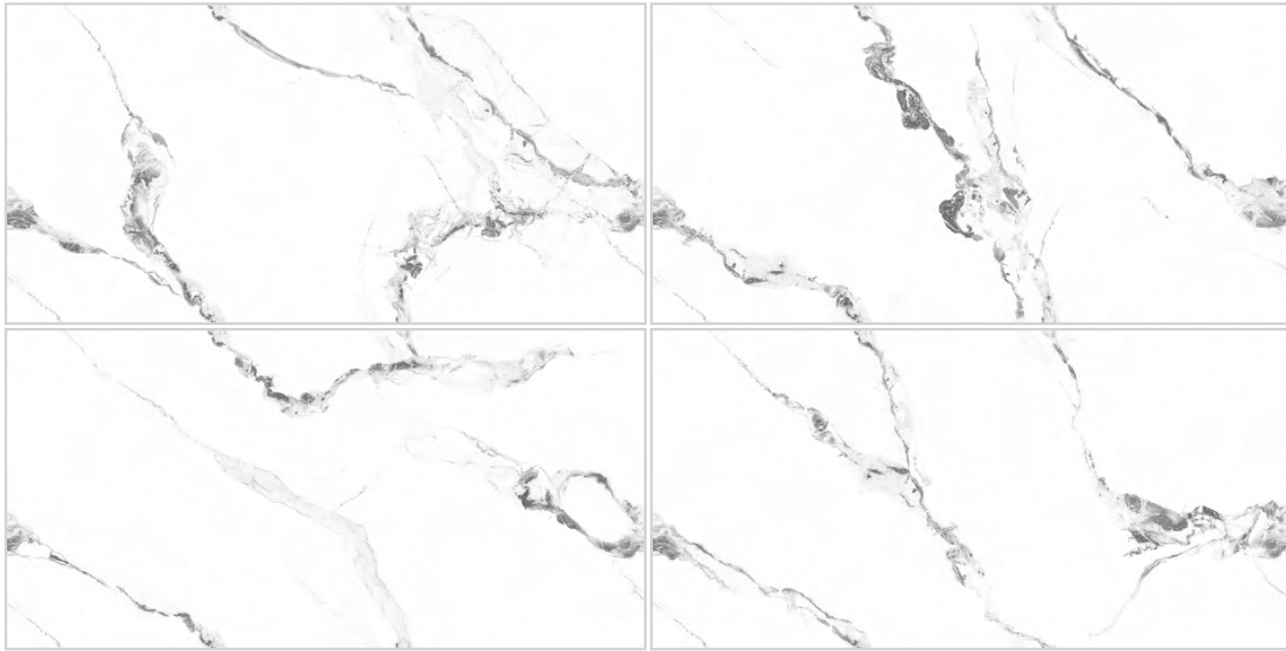

Segam
Tiles Pvt Ltd

I'M
NEW

अनंतम्

SARVANA WHITE

SARVANA WHITE

600x
1200mm | POLISHED
SURFACE | AVAILABLE
RANDOM : 04

Segam
Tiles Pvt Ltd

I'M
NEW