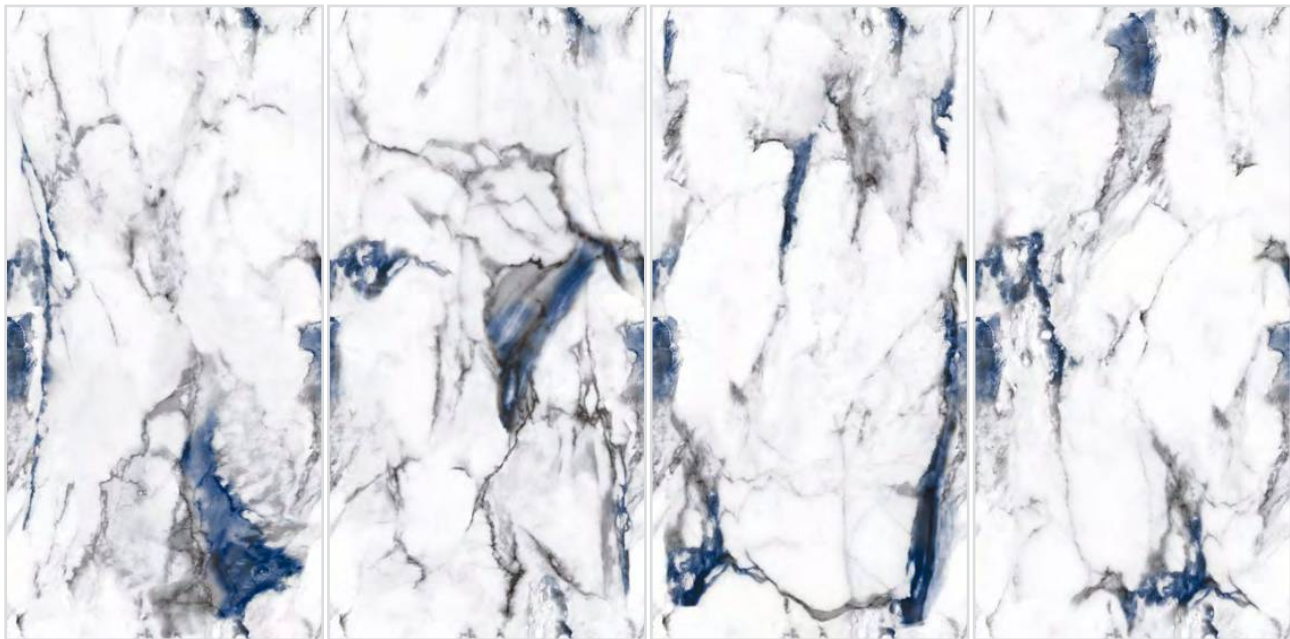

600x1200mm | POLISHED SURFACE | AVAILABLE RANDOM : 06

Segam
Tiles Pvt Ltd

I'M
NEW

अनंतम्

JIVA

JIVA

600x1200mm | POLISHED SURFACE | AVAILABLE RANDOM : 04

Segam
Tiles Pvt Ltd