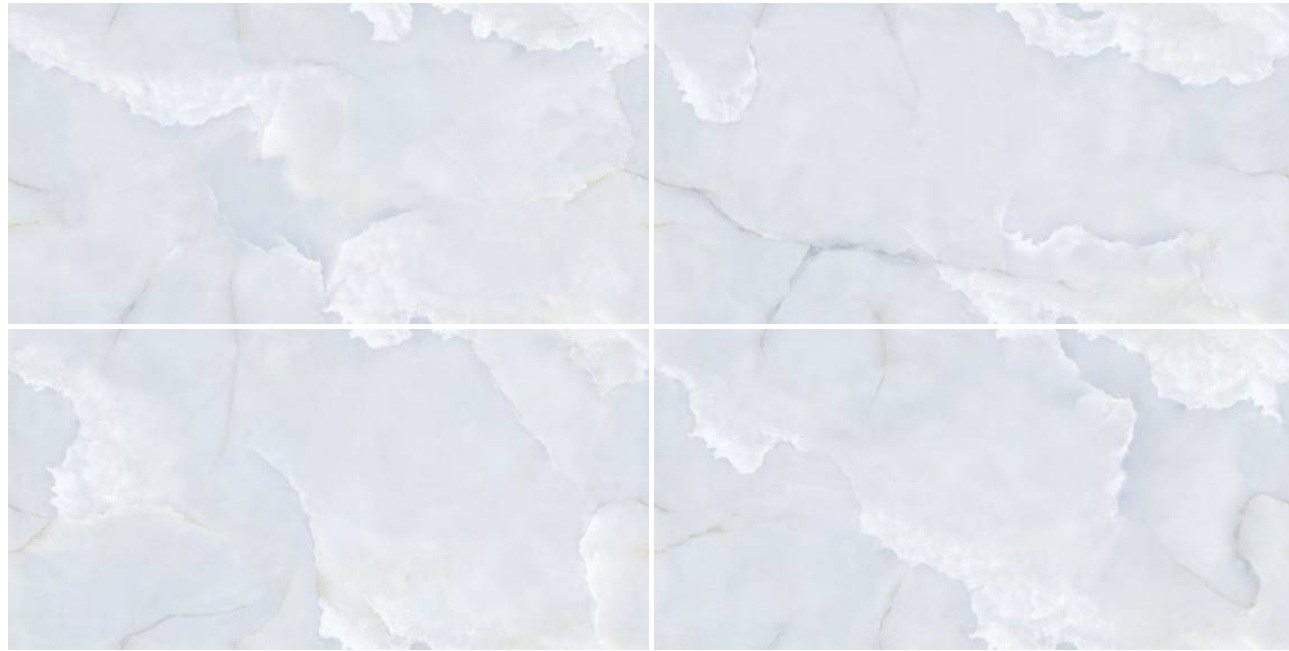

PRATHAM ONYX

600x1200mm | POLISHED SURFACE | AVAILABLE RANDOM : 05