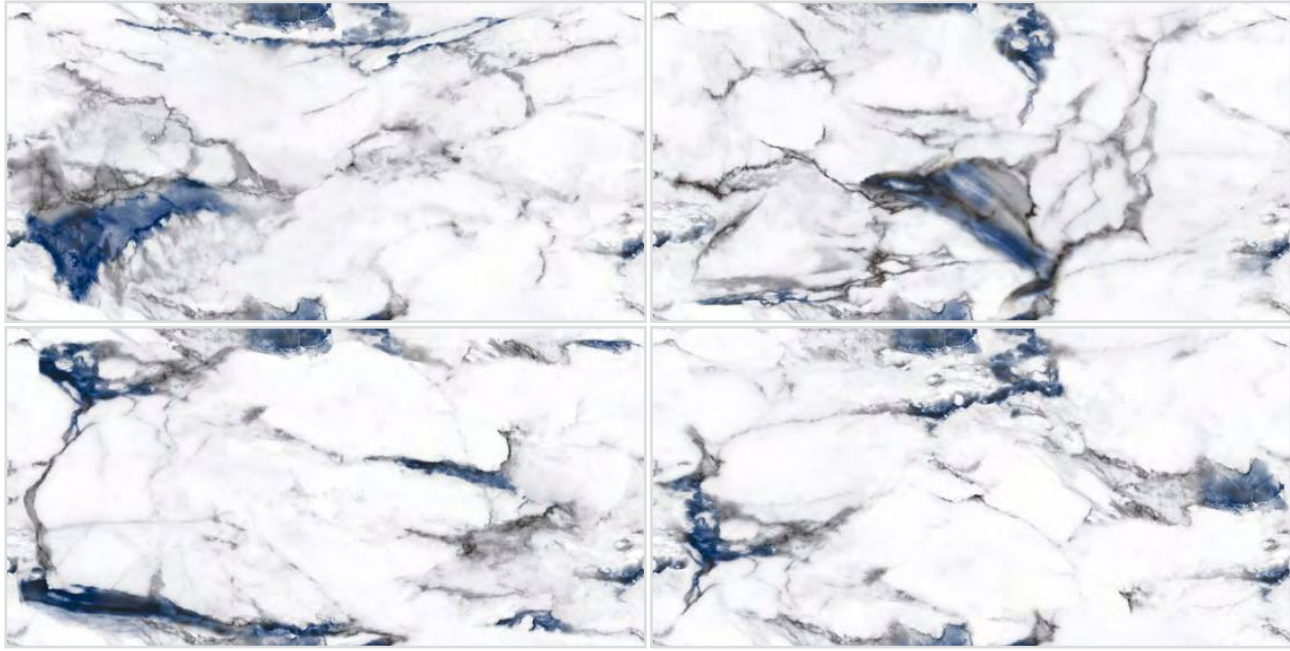

600x1200mm | POLISHED SURFACE | AVAILABLE RANDOM : 06

Segam
Tiles Pvt Ltd

I'M
NEW

अनंतम्

JIVA

JIVA

600x1200mm | POLISHED SURFACE | AVAILABLE RANDOM : 04

Segam
Tiles Pvt Ltd