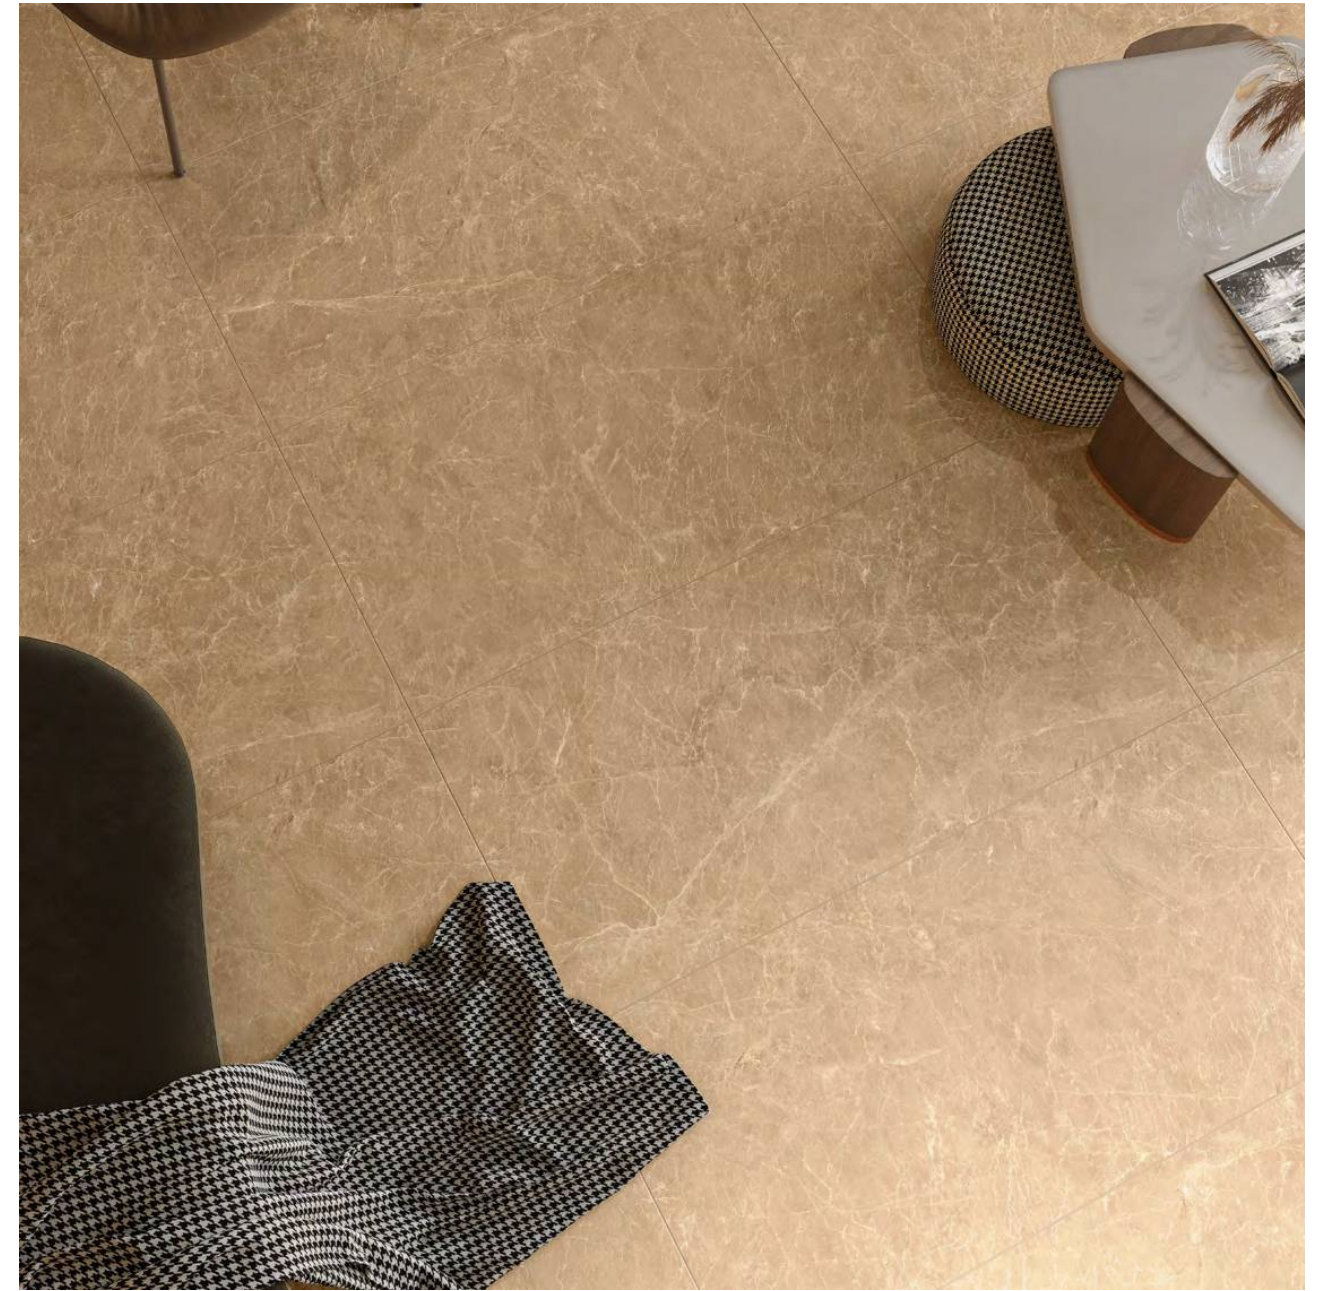

600x
1200mm | POLISHED
SURFACE | AVAILABLE
RANDOM : 06

Segam
Tiles Pvt Ltd

I'M
NEW

अनंतम्

MOHARA BROWN

MOHARA BROWN

600x
1200mm | POLISHED
SURFACE | AVAILABLE
RANDOM : 06

Segam
Tiles Pvt Ltd