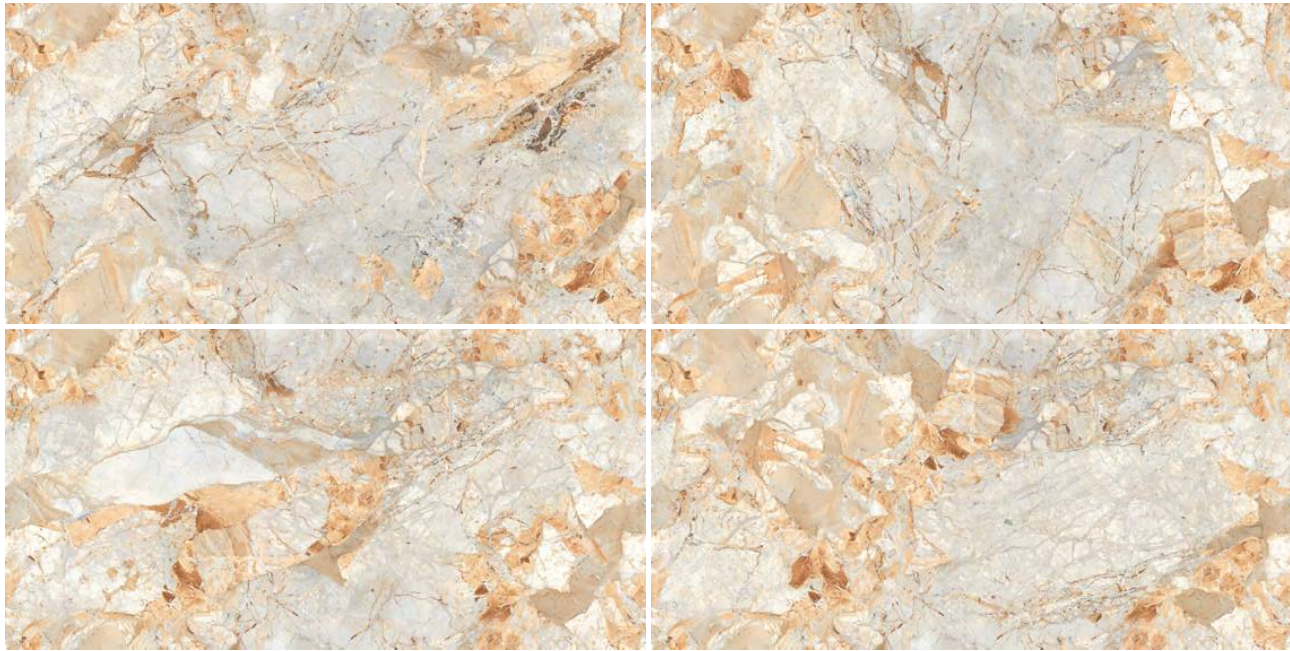

MOHAK MANI

600x1200mm | POLISHED SURFACE | AVAILABLE RANDOM : 04