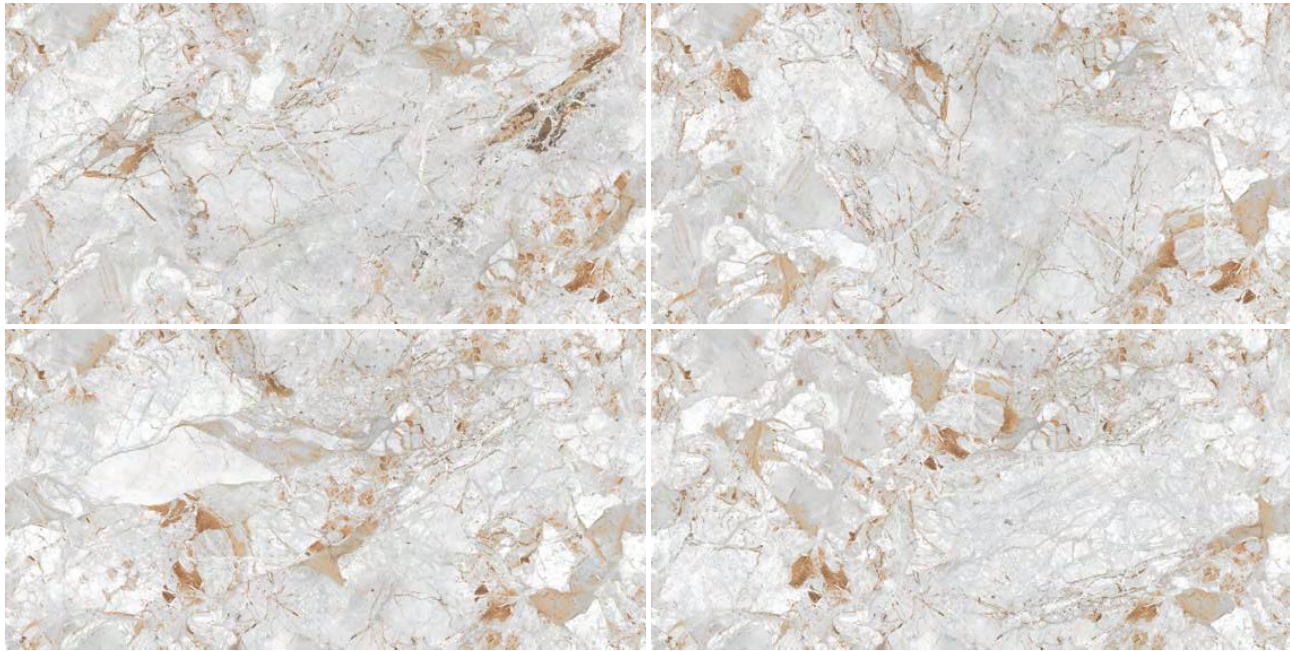

600x1200mm | POLISHED SURFACE | AVAILABLE RANDOM : 05

Segam
Tiles Pvt Ltd

I'M
BEST

अनंतम्

MOHAK SHILA

MOHAK SHILA

600x1200mm | POLISHED SURFACE | AVAILABLE RANDOM : 04

Segam
Tiles Pvt Ltd