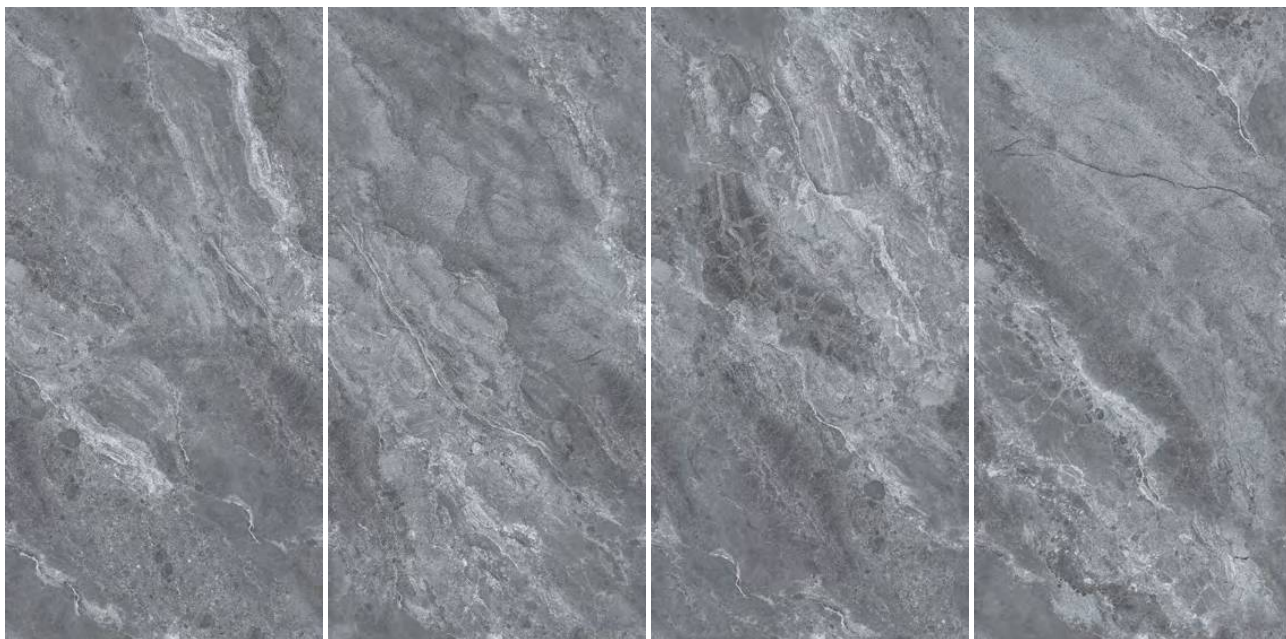

अनंतम्

BANJARA NATURAL

BANJARA NATURAL

600x1200mm | POLISHED SURFACE | AVAILABLE RANDOM : 05

Segam
Tiles Pvt Ltd

I'M
BEST

अनंतम्

BANJARA WHITE