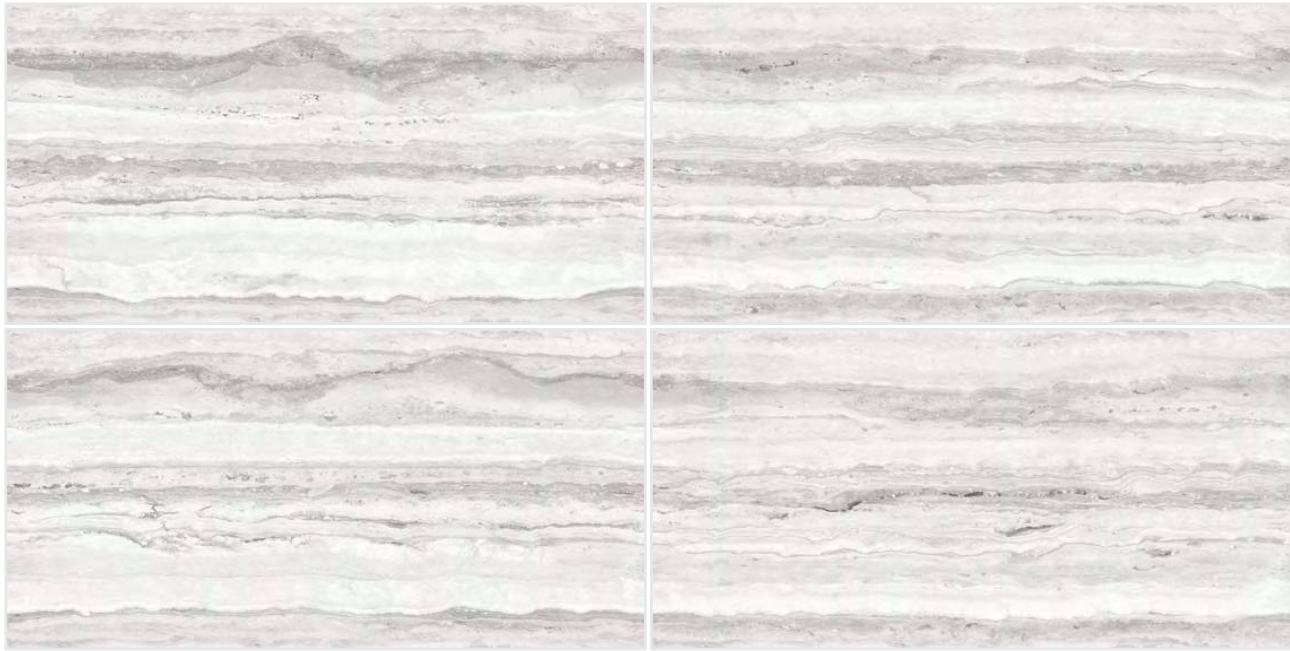

TANTRA BROWN

600x
1200mm | POLISHED
SURFACE | AVAILABLE
RANDOM : 04

Segam
Tiles Pvt Ltd

I'M
GOOD

अनंतम्

TANTRA GREY

TANTRA GREY

600x1200mm | POLISHED SURFACE | AVAILABLE RANDOM : 04