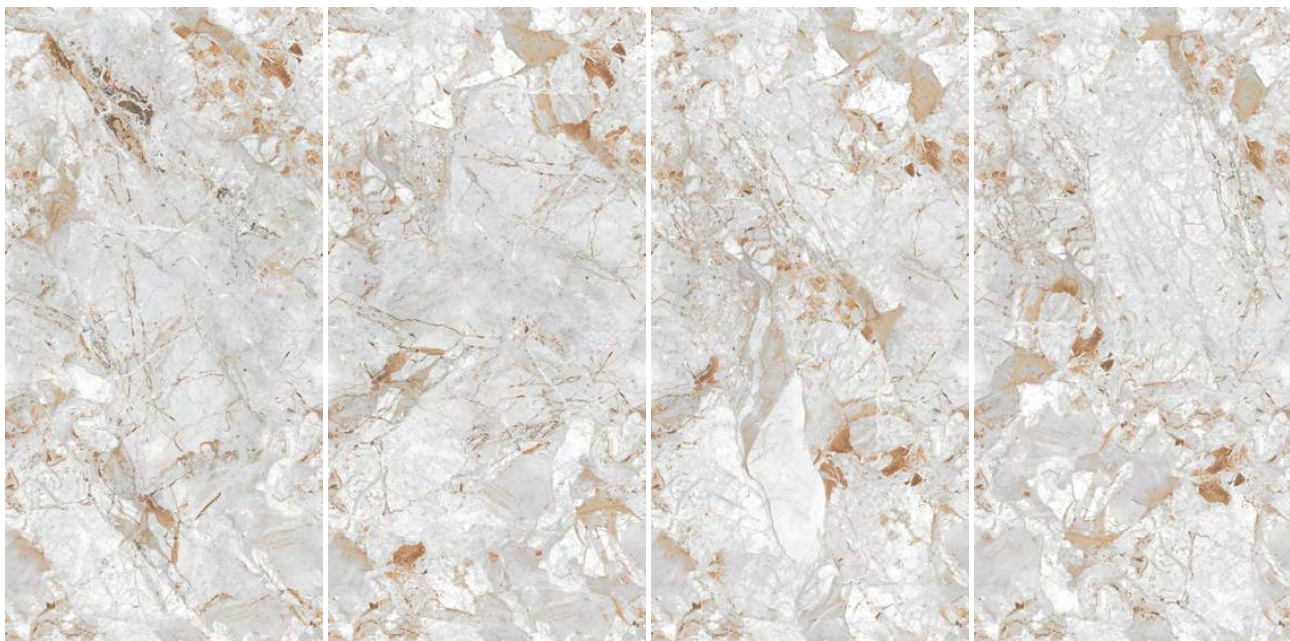

600x1200mm | POLISHED SURFACE | AVAILABLE RANDOM : 05

Segam
Tiles Pvt Ltd

I'M
BEST

अनंतम्

MOHAK SHILA

MOHAK SHILA

600x1200mm | POLISHED SURFACE | AVAILABLE RANDOM : 04

Segam
Tiles Pvt Ltd