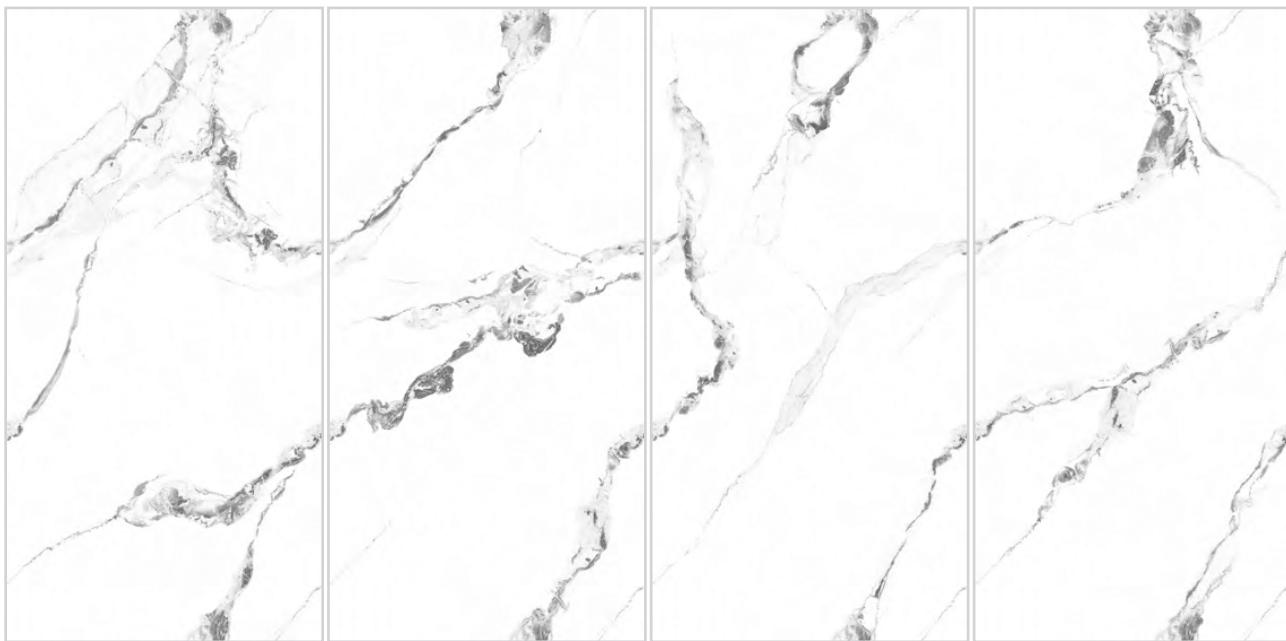

Segam
Tiles Pvt Ltd

I'M
NEW

अनंतम्

SARVANA WHITE

SARVANA WHITE

600x
1200mm | POLISHED
SURFACE | AVAILABLE
RANDOM : 04

Segam
Tiles Pvt Ltd

I'M
NEW