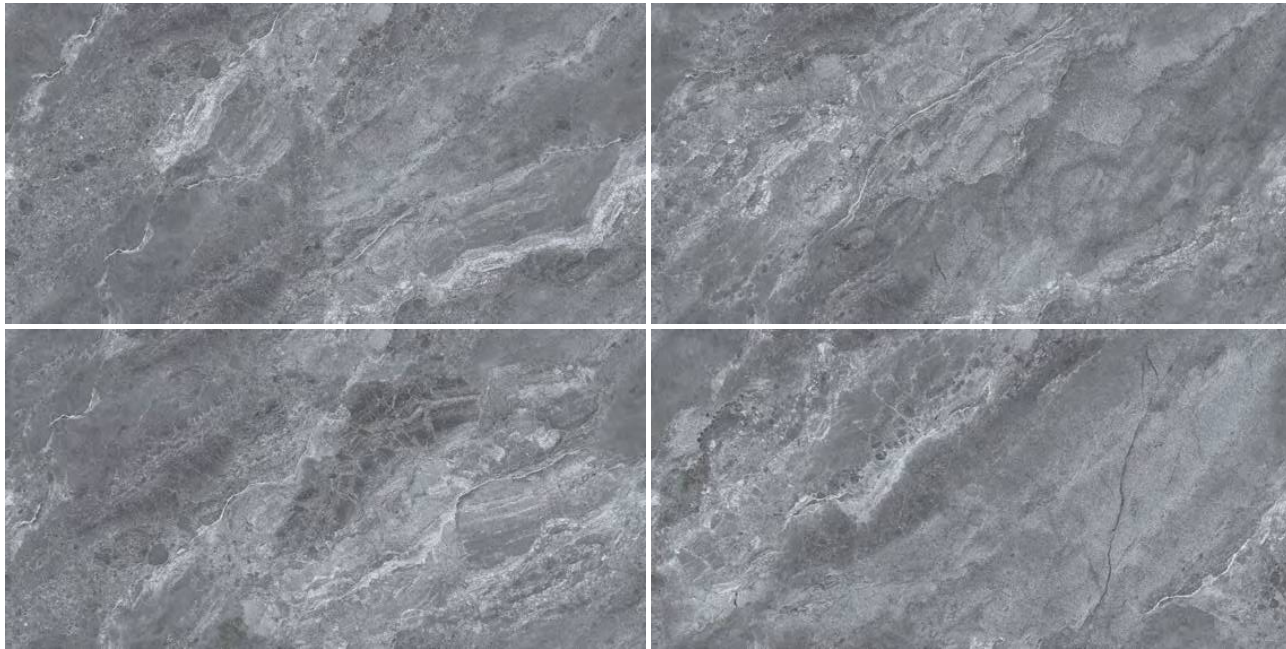

BANJARA NATURAL

600x1200mm | POLISHED SURFACE | AVAILABLE RANDOM : 05