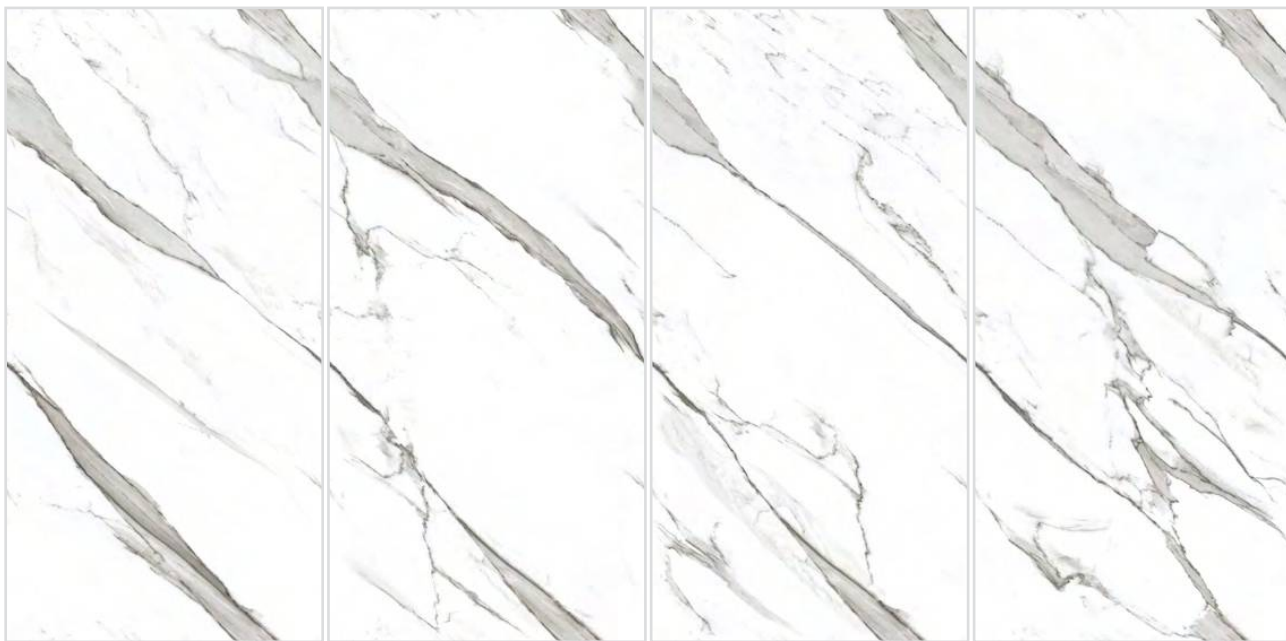

Segam
Tiles Pvt Ltd

I'M
BEST

अनंतम्