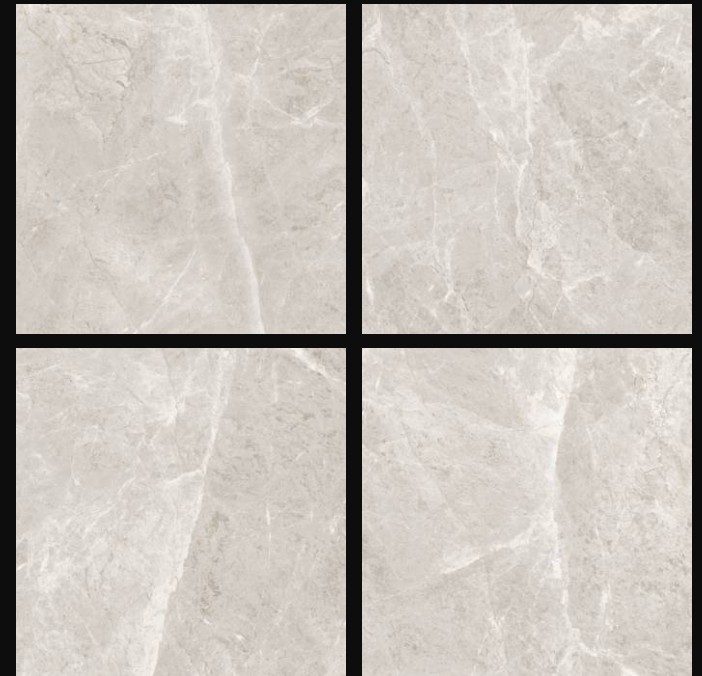

Glôssy
series

NOVARA PEARL

300x
600mm | 600x
600mm | 600x
1200mm

Glossy Finish | **Random** Design