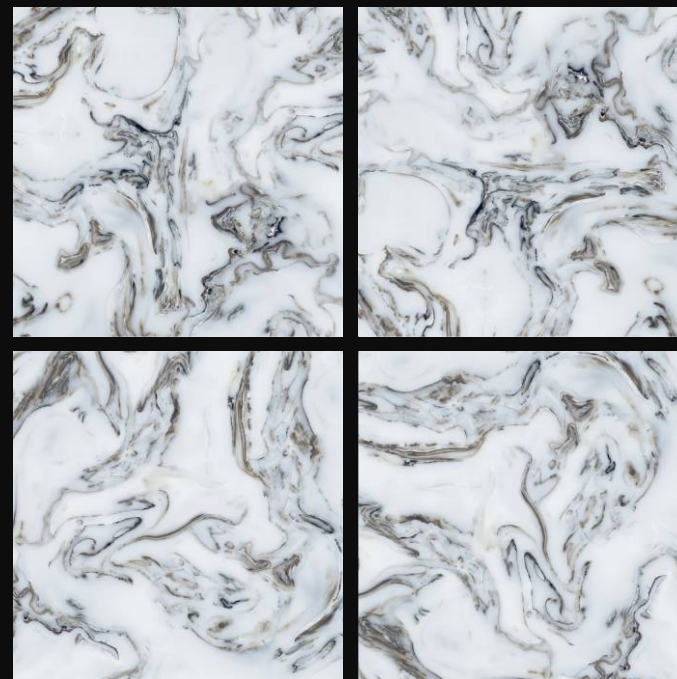

NEXON BLUE

300x 600mm | 600x 600mm | 600x 1200mm

Glossy Finish | **Random** Design