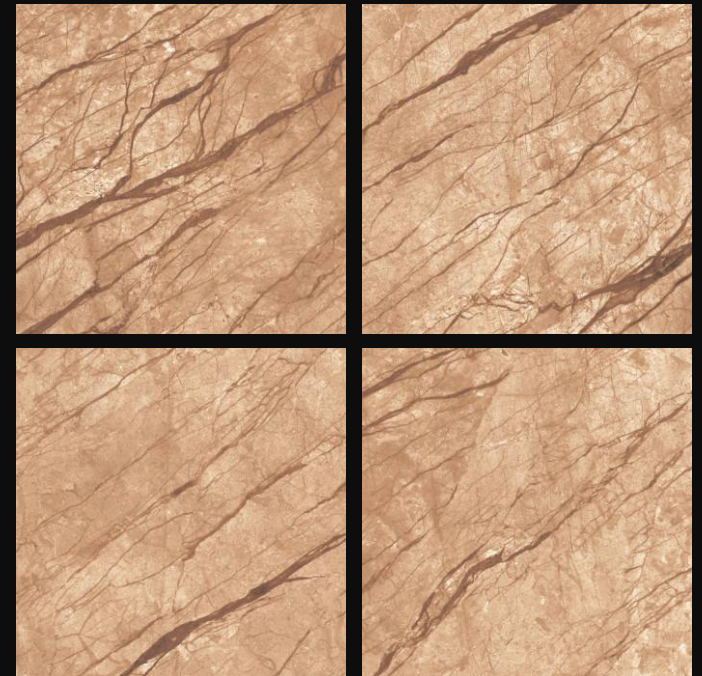

Glôssy
series

ANATOMY BROWN

300x
600mm

600x
600mm

600x
1200mm

Glossy Finish | **Random** Design