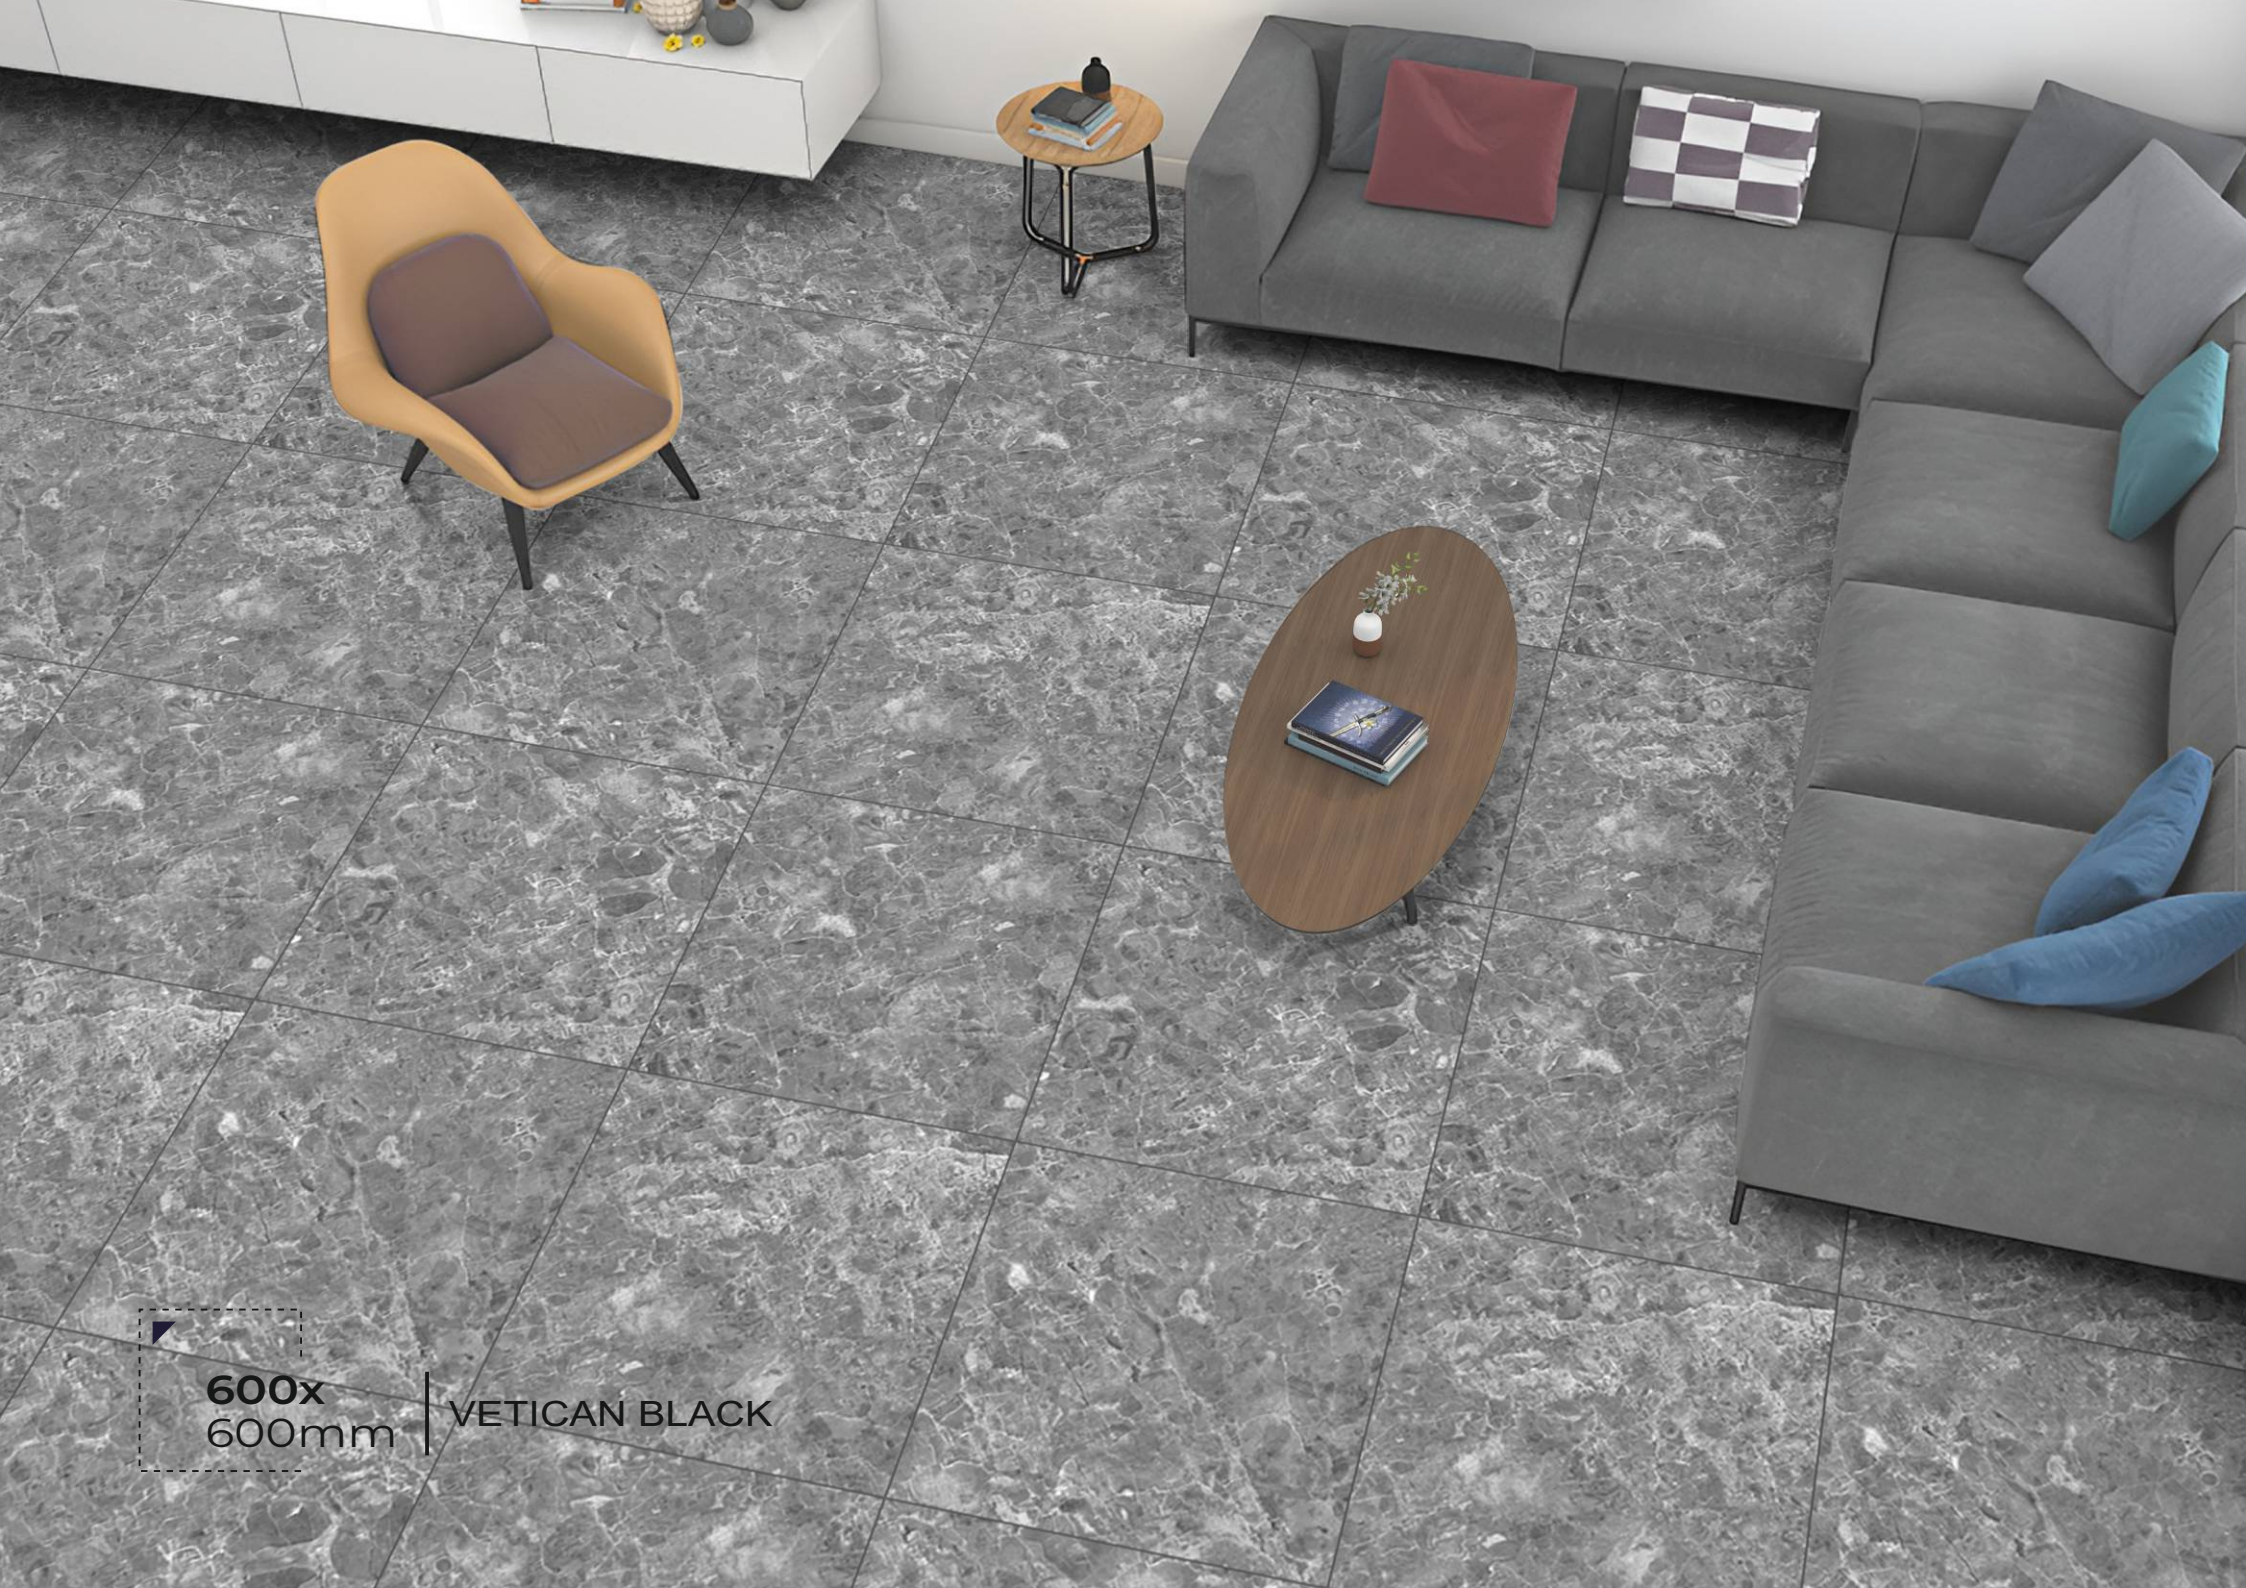

600x
600mm

VETICAN BLACK