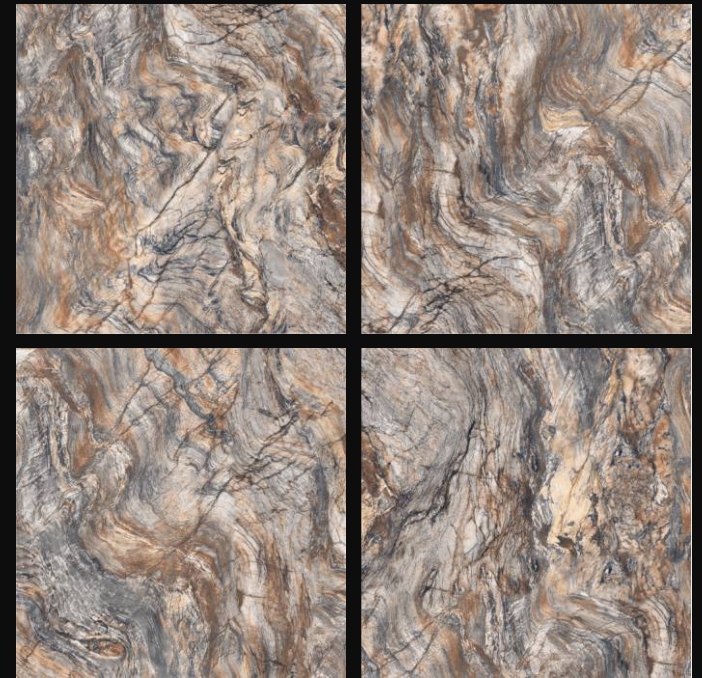

INFADOR BROWN

300x 600mm | 600x 600mm | 600x 1200mm

Glossy Finish | **Random** Design