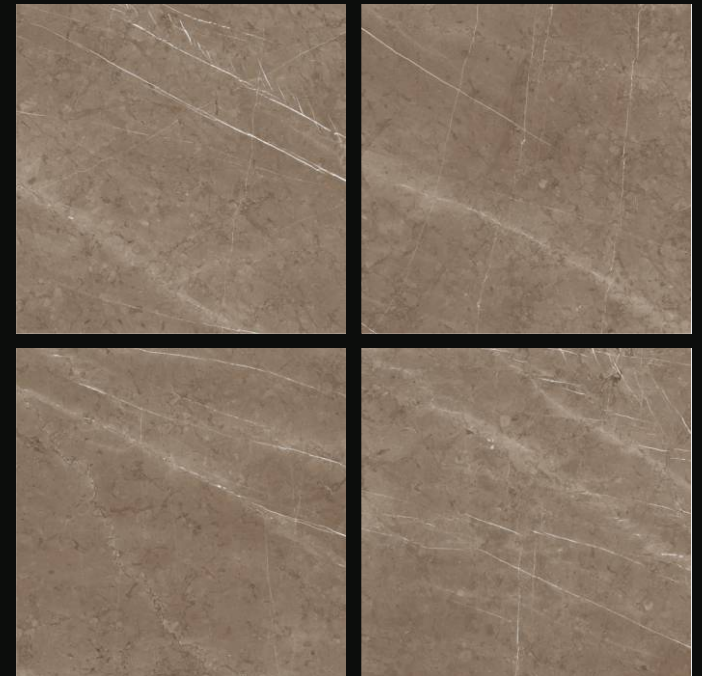

Glôssy
series

PIETRA BROWN

300x
600mm | 600x
600mm | 600x
1200mm

Glossy Finish | **Random** Design