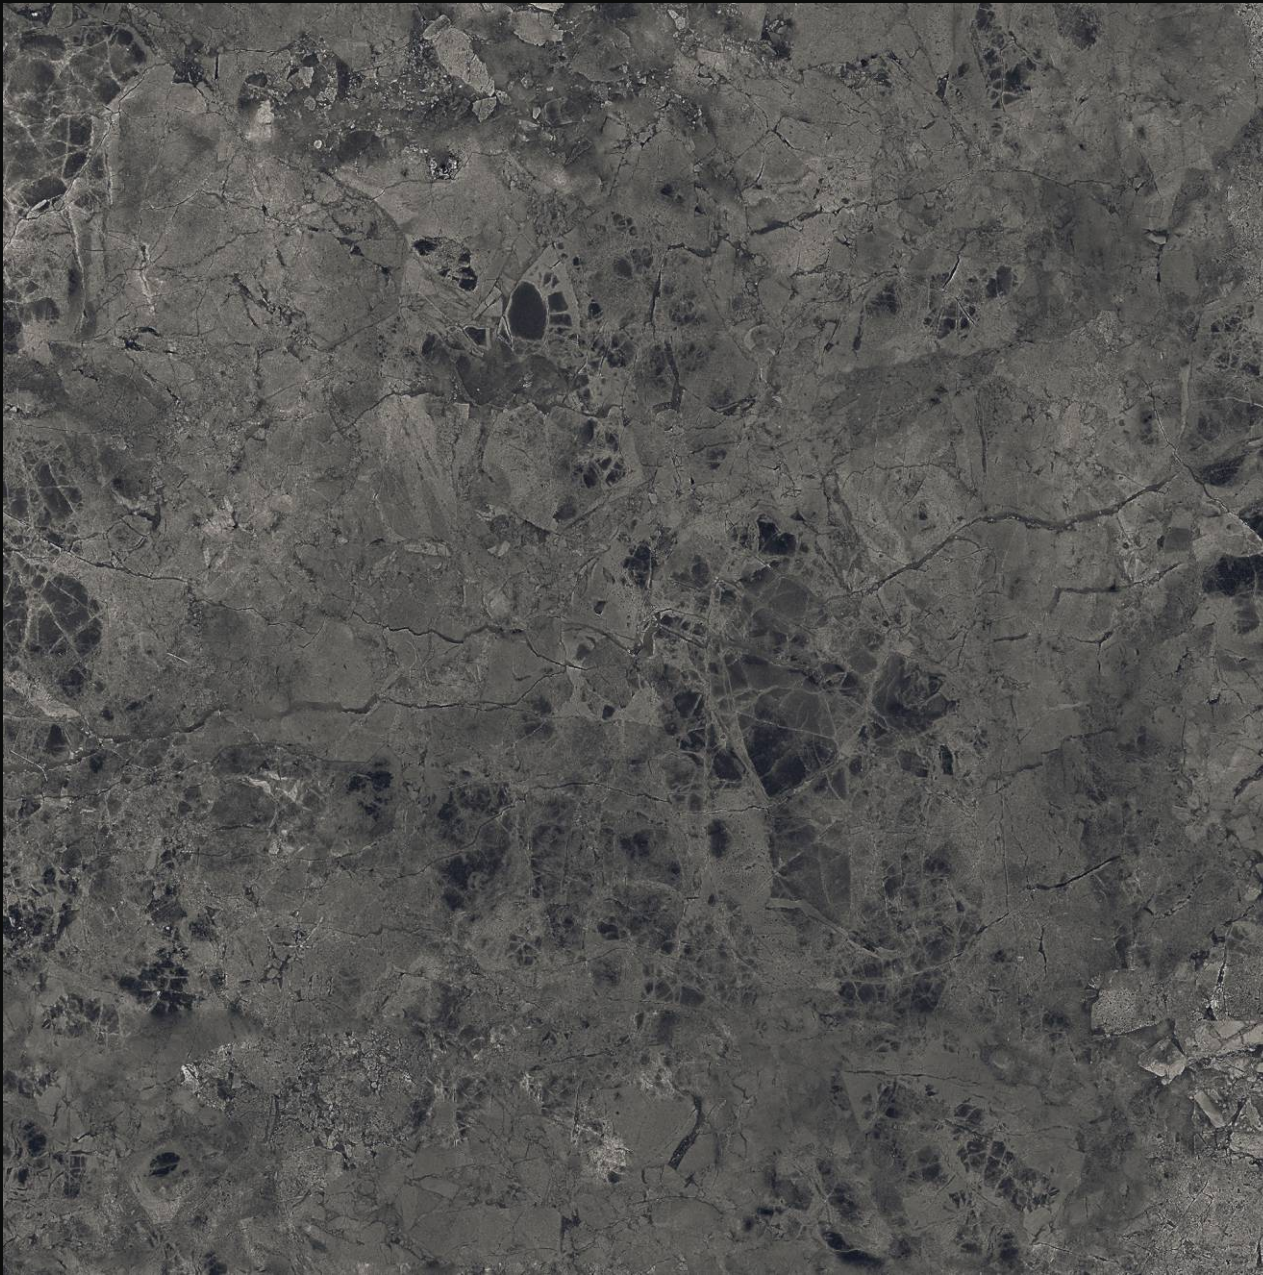

Glôssy
series

NEXO NERO

300x 600mm | 600x 600mm | 600x 1200mm

Glossy Finish | **Random** Design