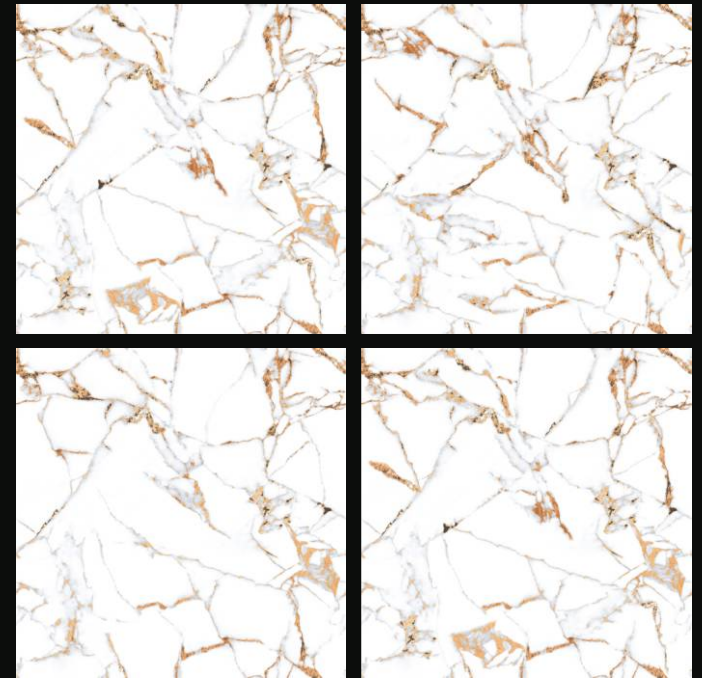

SONATA GOLD

300x 600mm | 600x 600mm | 600x 1200mm

Glossy Finish | **Random** Design