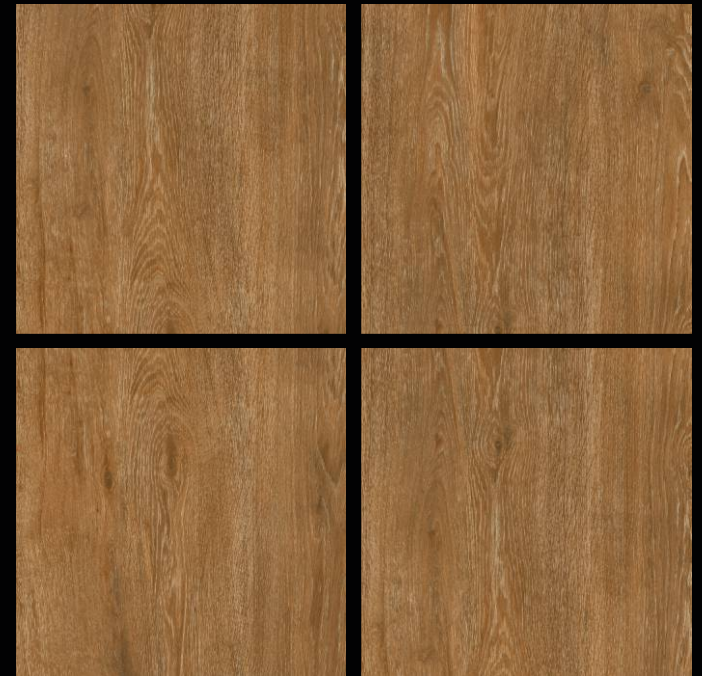

WOOD
series

LEMON WOOD BROWN

300x
600mm | 600x
600mm | 600x
1200mm

Matt Finish | **Random** Design