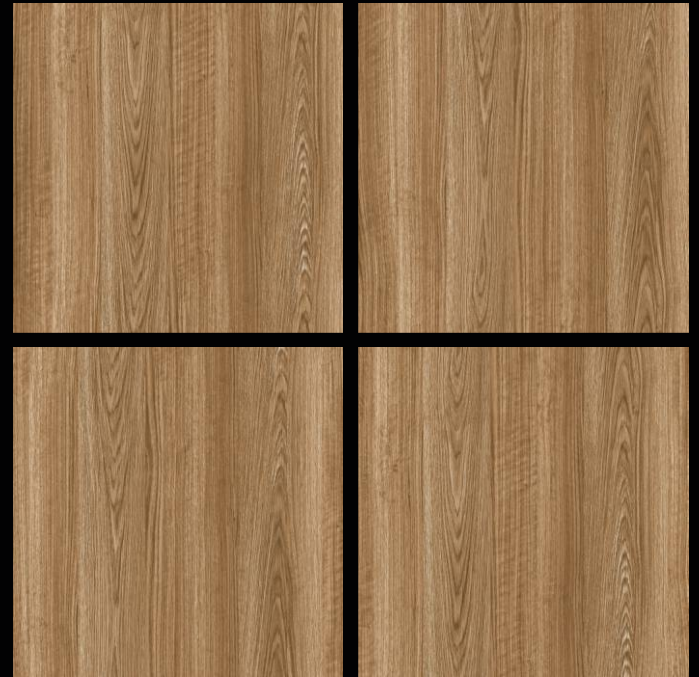

WOOD
series

**DESERT WOOD
BROWN**

300x | **600x** | **600x**
600mm | **600mm** | **1200mm**

Matt Finish | **Random Design**

WOOD
series

DESERT WOOD NATURAL

300x 600mm | 600x 600mm | 600x 1200mm

Matt Finish | **Random** Design