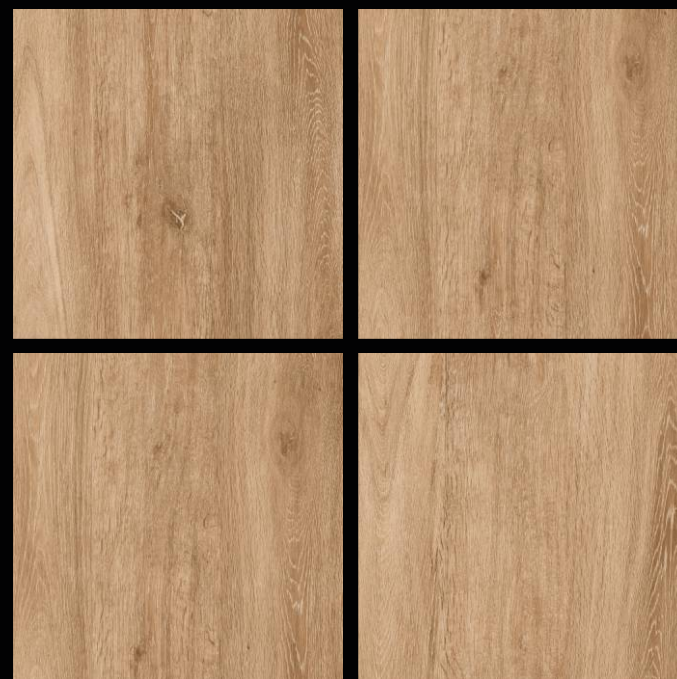

Matt Finish | **Random Design**

WOOD
series

IMPERIAL BEGE

300x
600mm | 600x
600mm | 600x
1200mm

Matt Finish | **Random** Design

600x
600mm | IMPERIAL BEGE

WOOD
series

LEMON WOOD BROWN