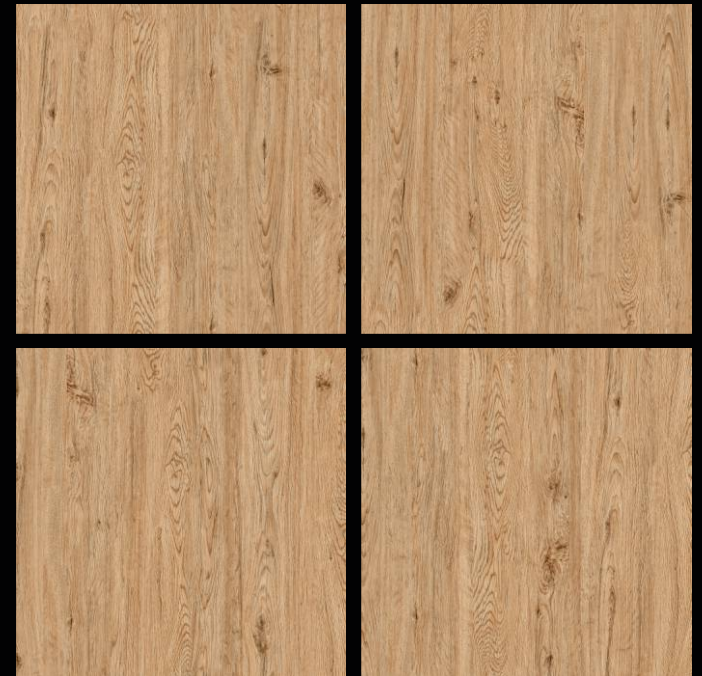

300x 600mm | 600x 600mm | 600x 1200mm

Matt Finish | **Random Design**

WOOD
series

FOSSIL BEIGE

300x 600mm | 600x 600mm | 600x 1200mm

Matt Finish | **Random** Design

600x
600mm

FOSSIL BEIGE