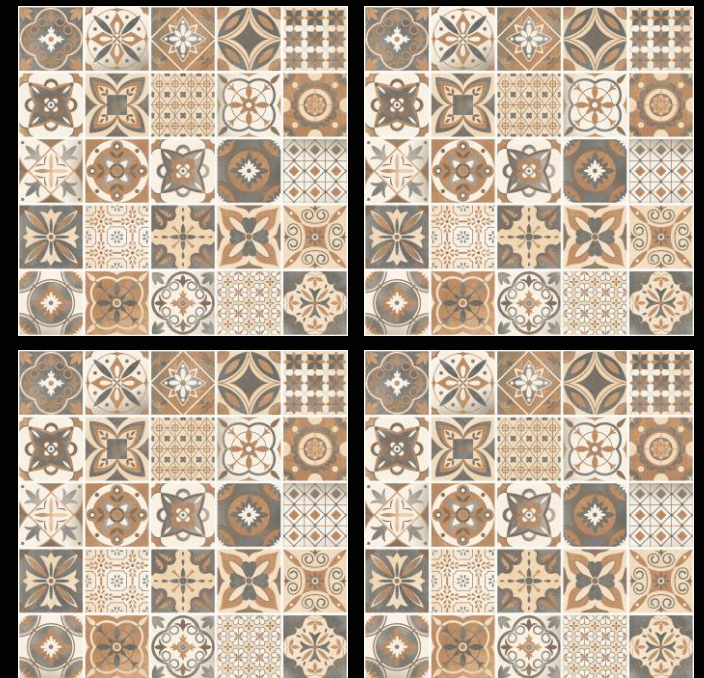

600x
1200mm

Matt Finish

3004

300x
600mm

600x
600mm

600x
1200mm

Matt Finish

600x
600mm | 3004