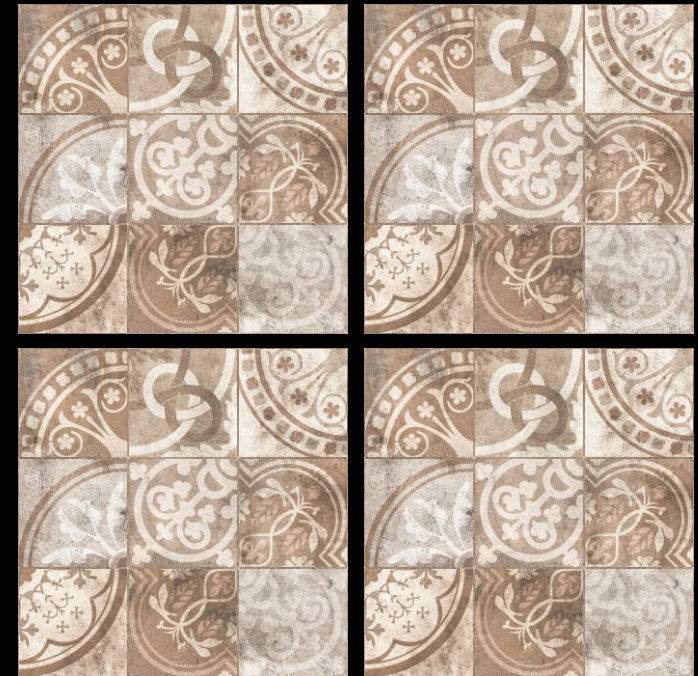

MOROCCAN
series

3007

300x
600mm

600x
600mm

600x
1200mm

Matt Finish