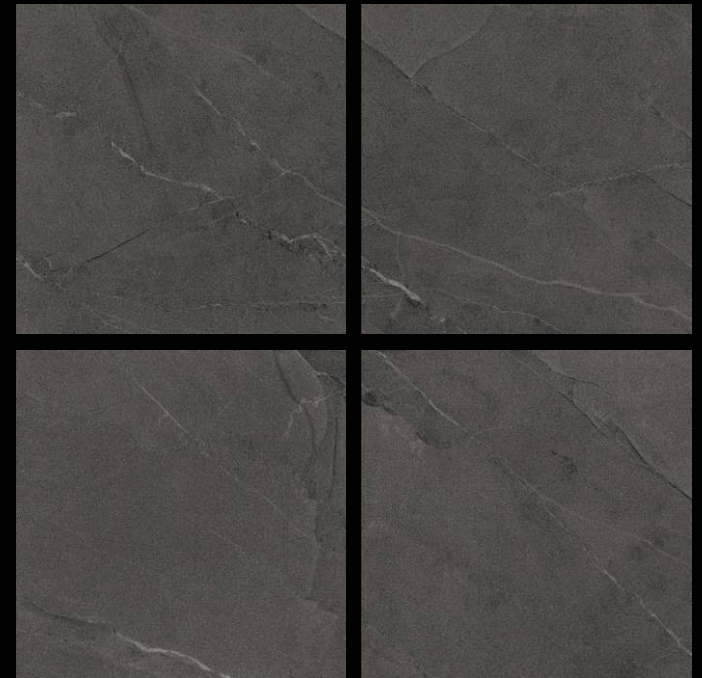

Matt
series

GLACIER NERO

300x
600mm | **600x**
600mm | **600x**
1200mm

Matt Finish | **Random** Design