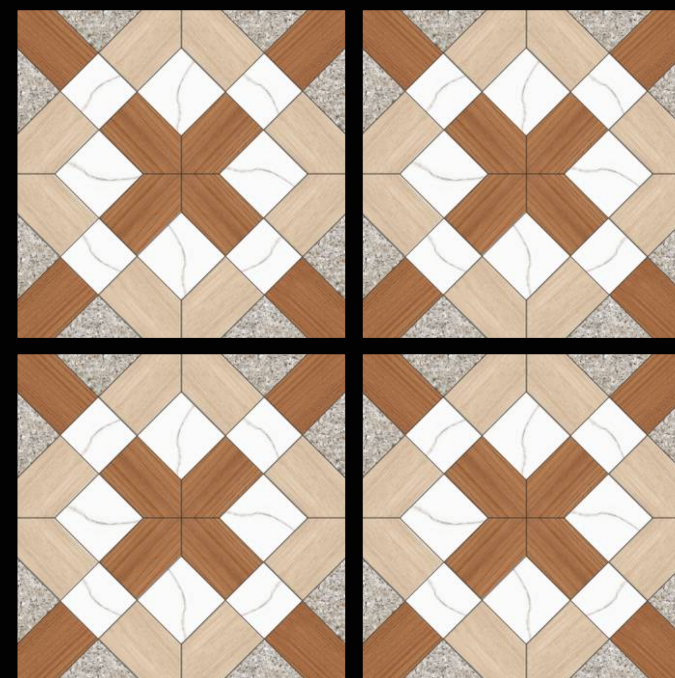

Glossy Finish

GALICHA
series

7034

300x | **600x** | **600x**
600mm | **600mm** | **1200mm**

Glossy Finish

600x
600mm

7034

GALICHA
series