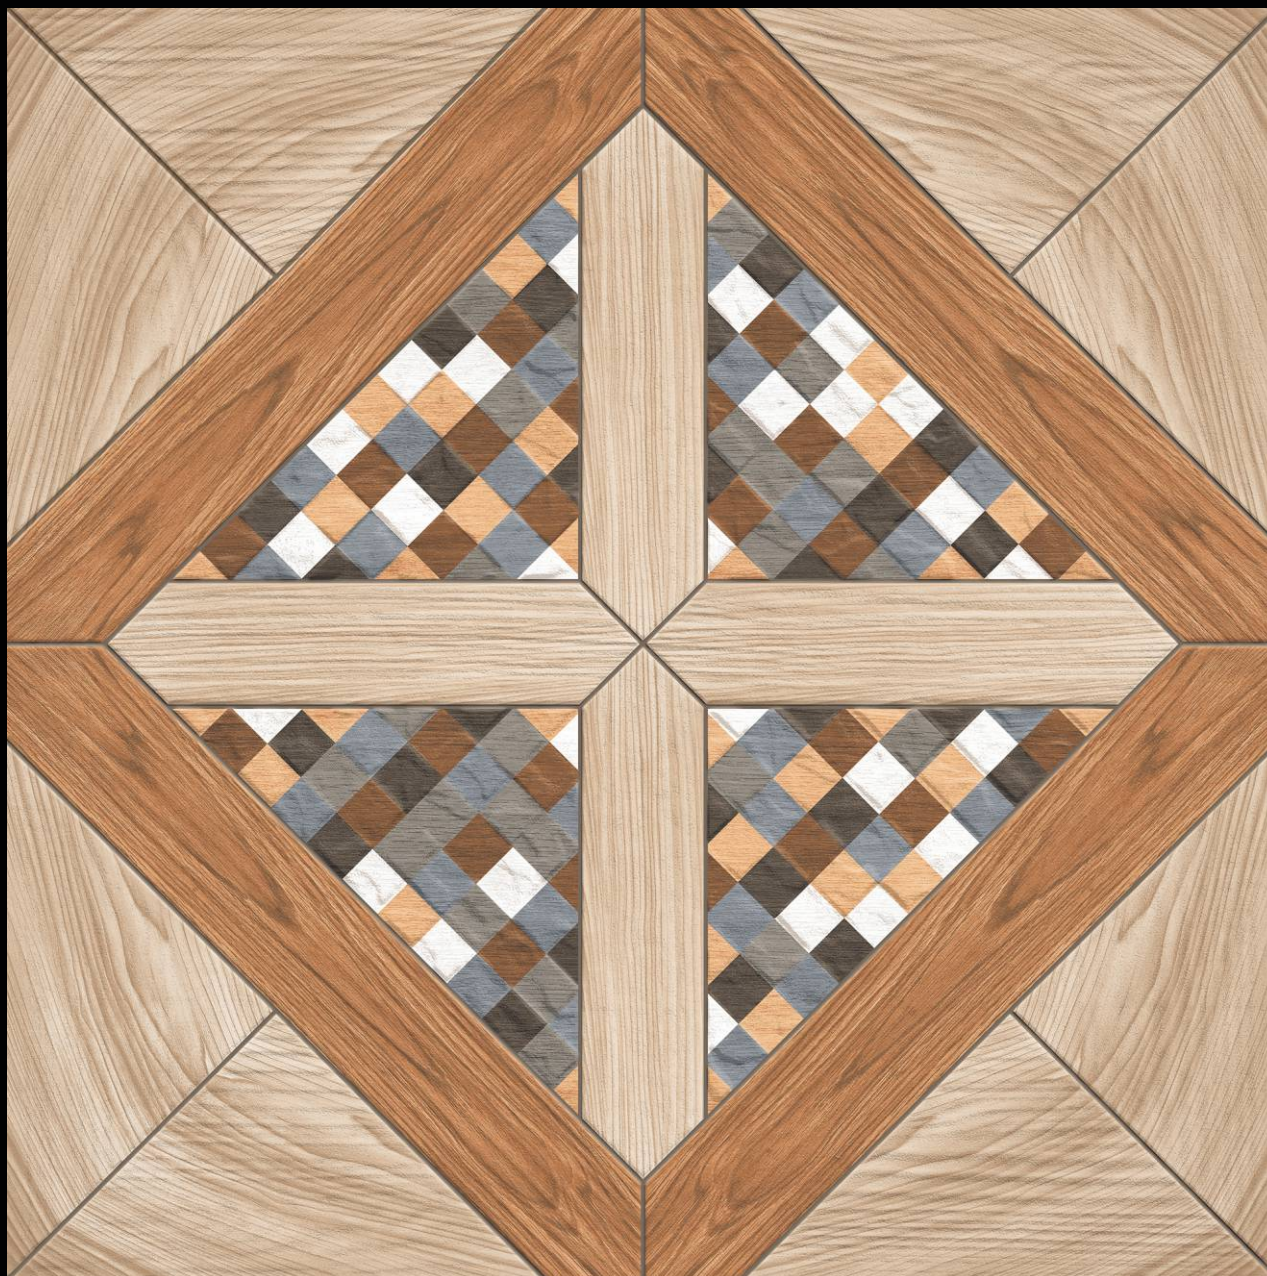

GALICHA
series

7021

300x | **600x** | **600x**
600mm | **600mm** | **1200mm**

Glossy Finish