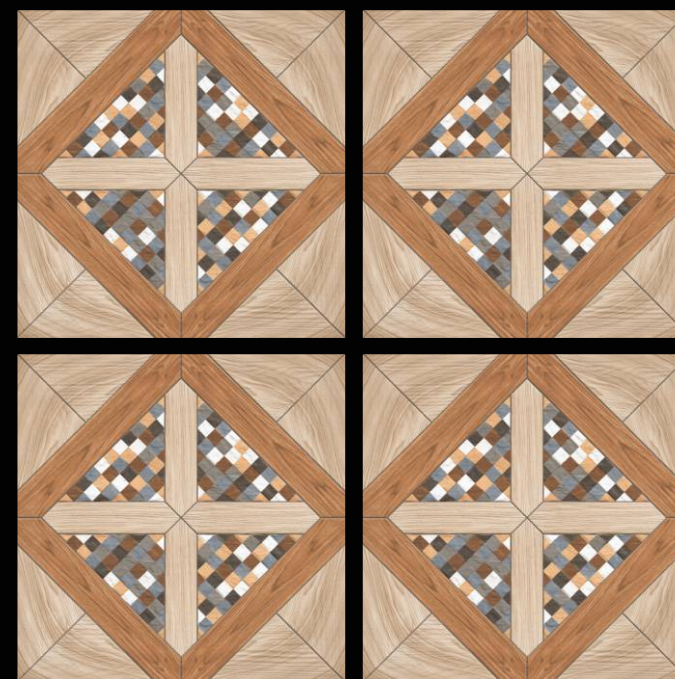

GALICHA
series

7021

300x | **600x** | **600x**
600mm | **600mm** | **1200mm**

Glossy Finish