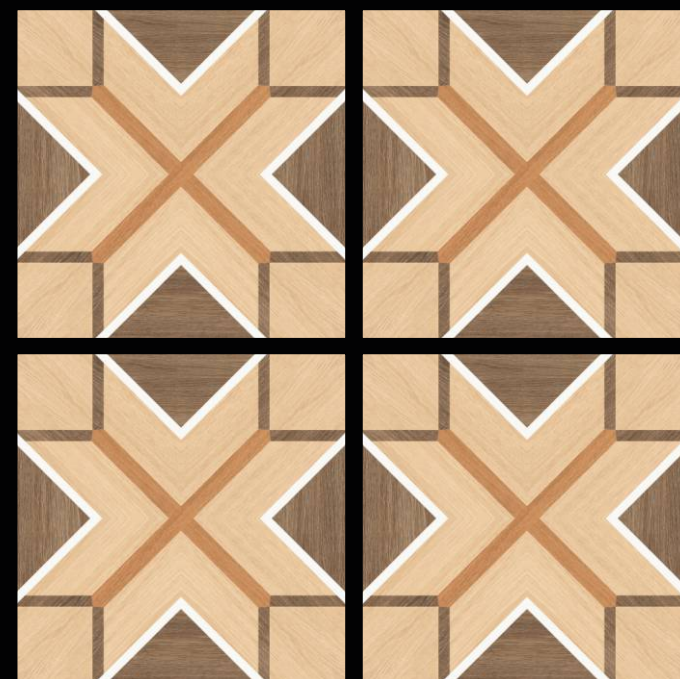

GALICHA
series

7045

300x | **600x** | **600x**
600mm | 600mm | 1200mm

Glossy Finish