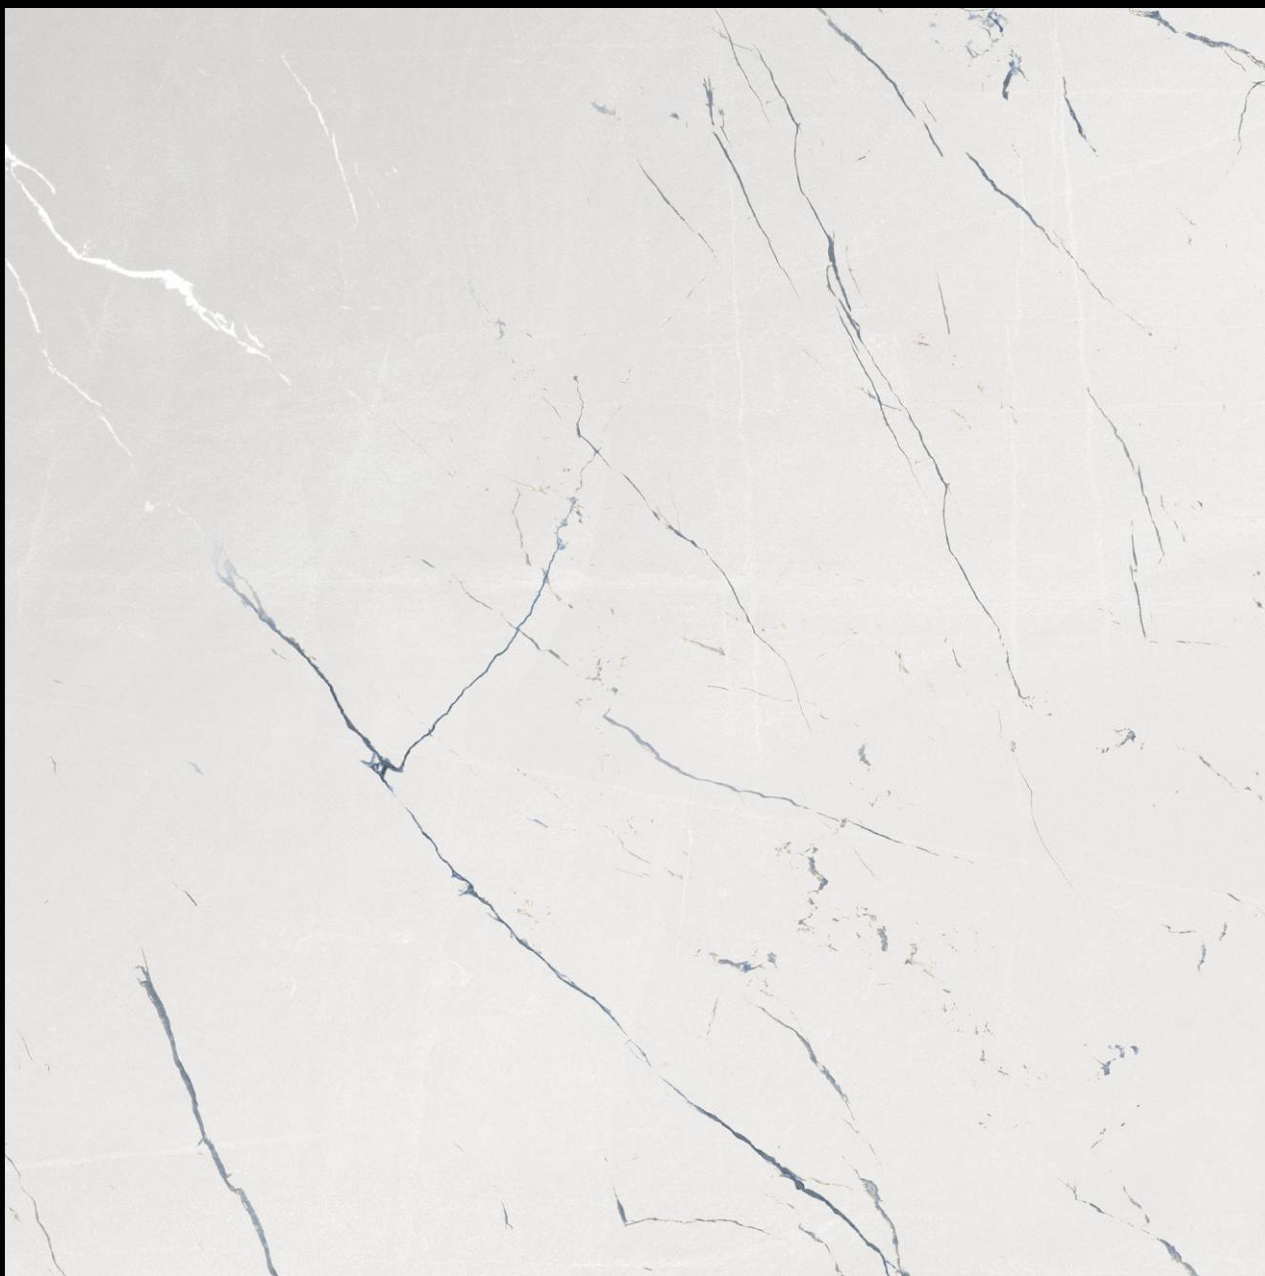

600x
600mm

HELIFAX BEIGE

Carving
series

INNOVA BLUE

300x | **600x** | **600x**
600mm | 600mm | 1200mm

Matt Finish | **Random Design**

Carving
series

INNOVA BROWN