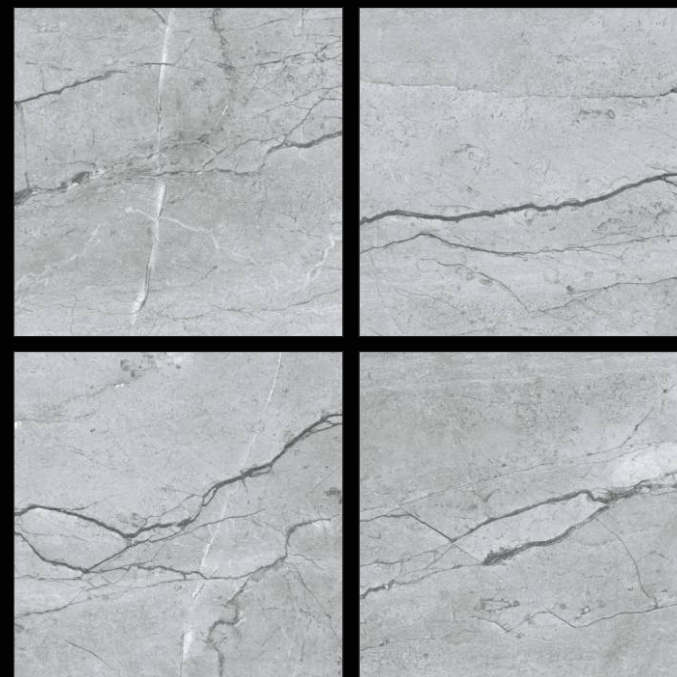

Carving
series

BIANCO ECLIPSE

300x
600mm | 600x
600mm | 600x
1200mm

Matt Finish | **Random** Design