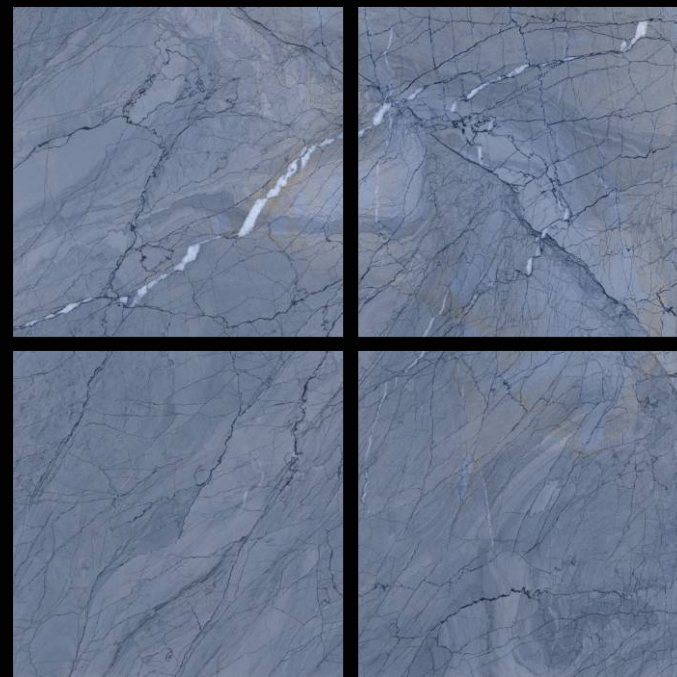

600x
600mm

BUKHARA CREMA

Carving
series

CAMPUS BLUE

300x
600mm | 600x
600mm | 600x
1200mm

Matt Finish | **Random** Design

Carving
series

CAMPUS BROWN