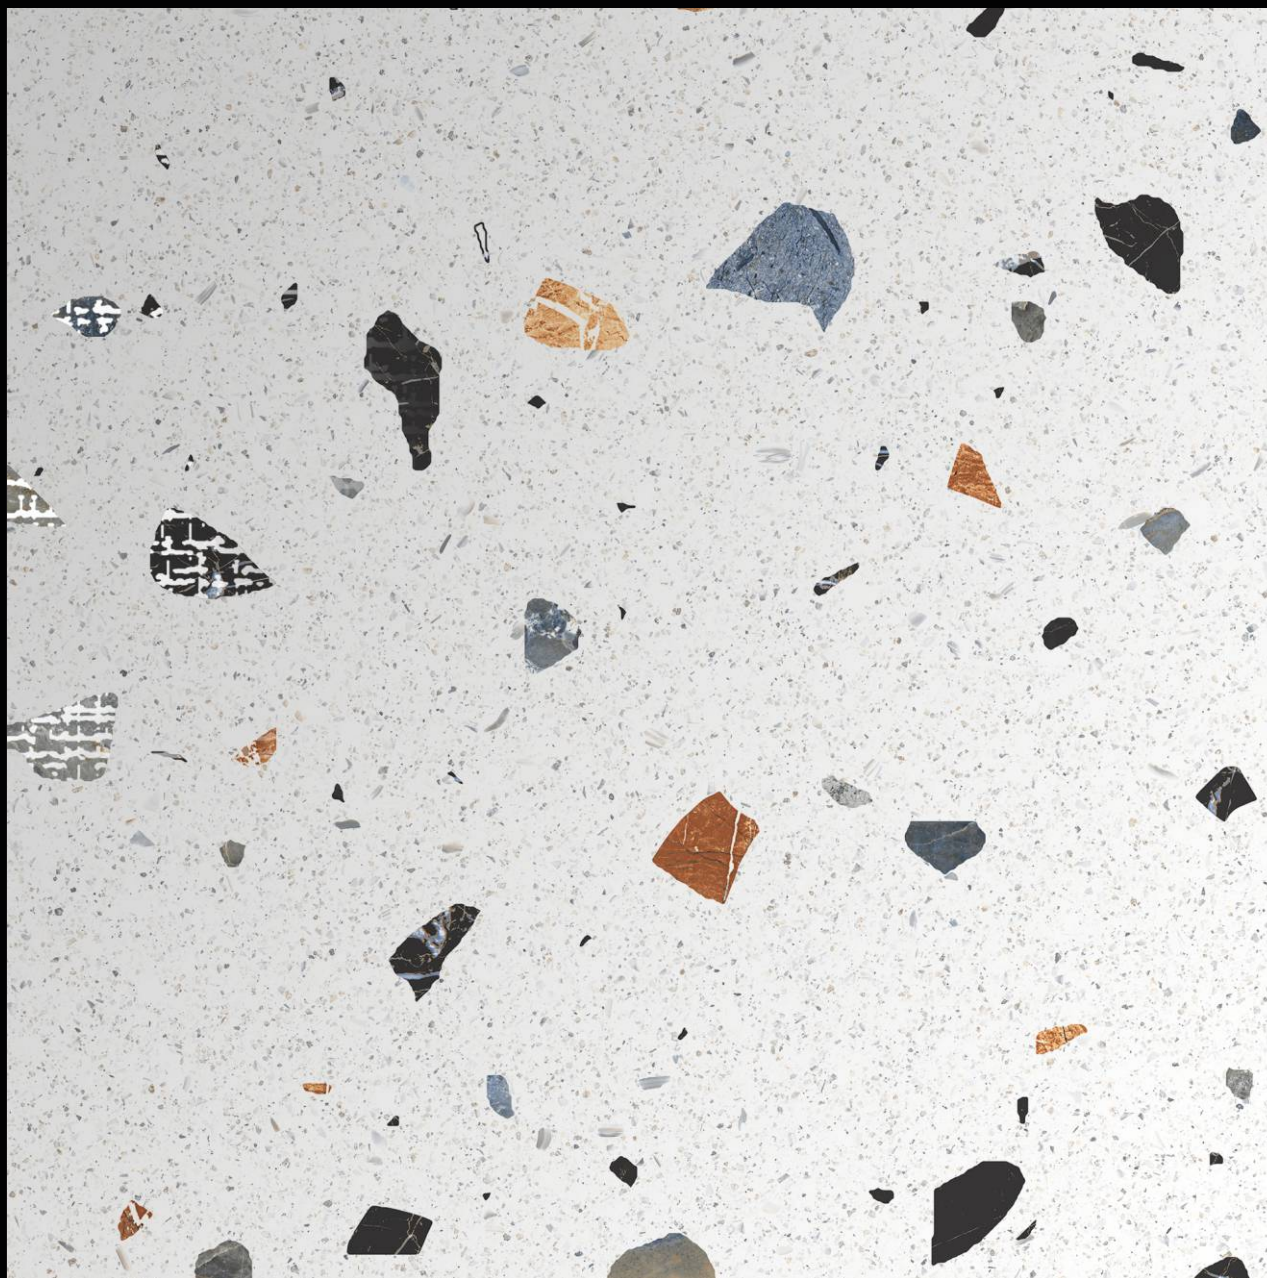

Carving
series

MARMOS MULTY

300x 600mm | 600x 600mm | 600x 1200mm

Matt Finish | **Random Design**