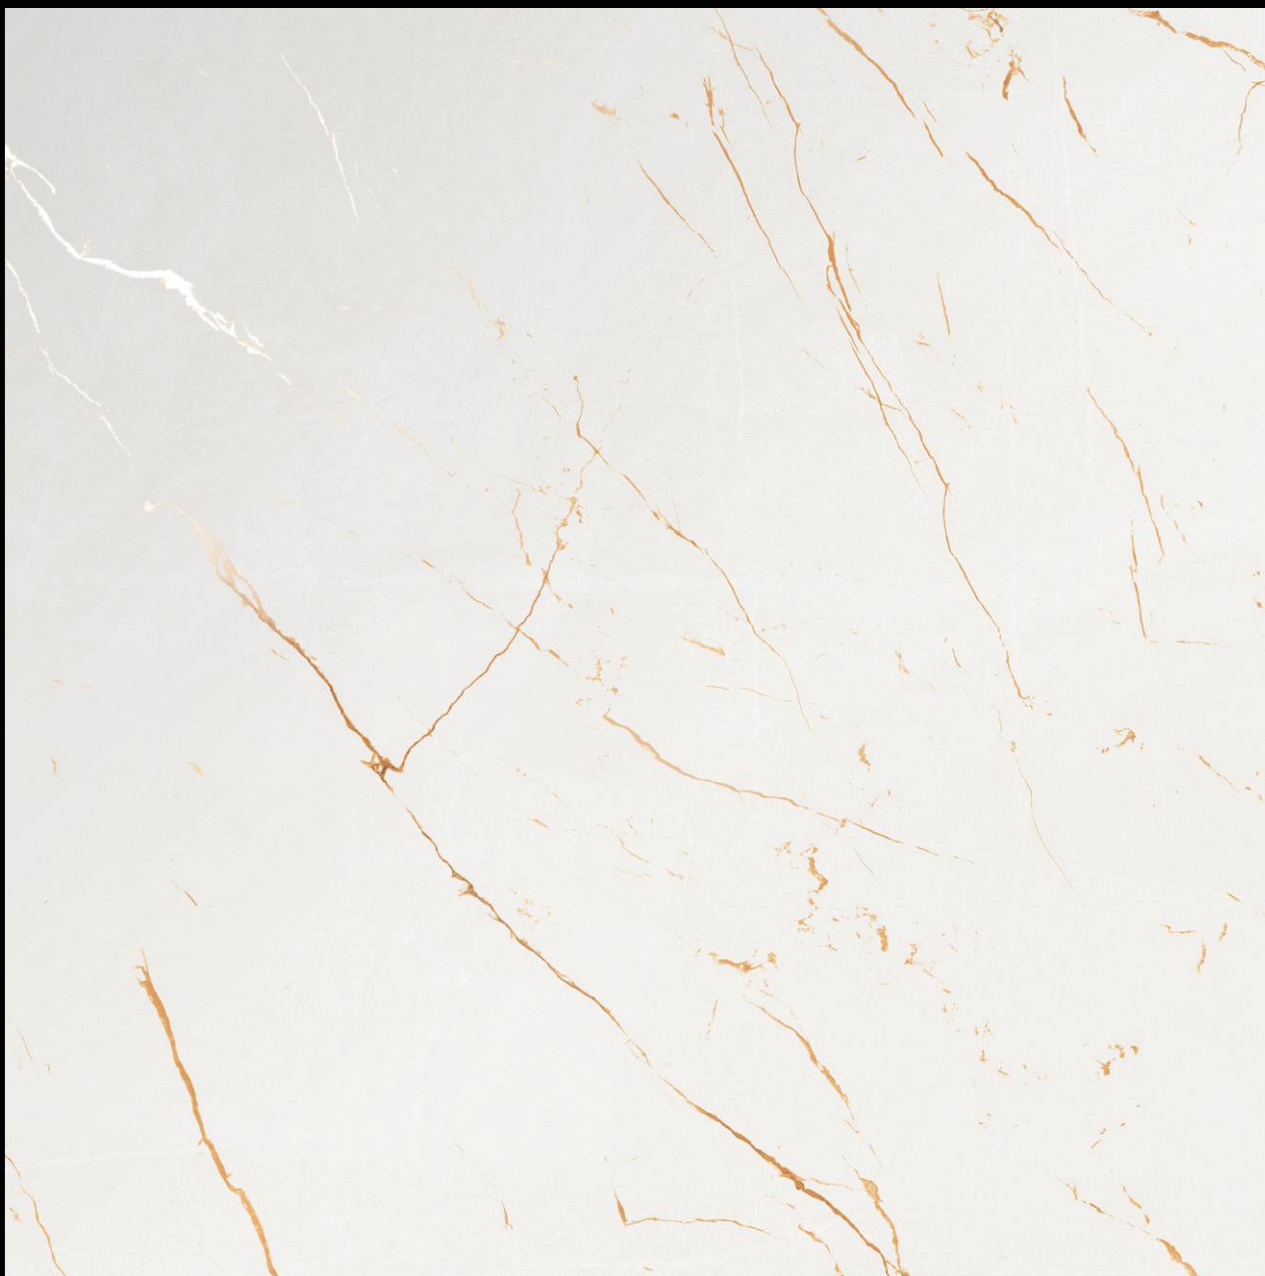

Carving
series

INNOVA ORANGE

300x | **600x** | **600x**
600mm | 600mm | 1200mm

Matt Finish | **Random Design**

600x
600mm | INNOVA ORANGE

Carving
series

LENZO NATURAL

300x 600mm | 600x 600mm | 600x 1200mm