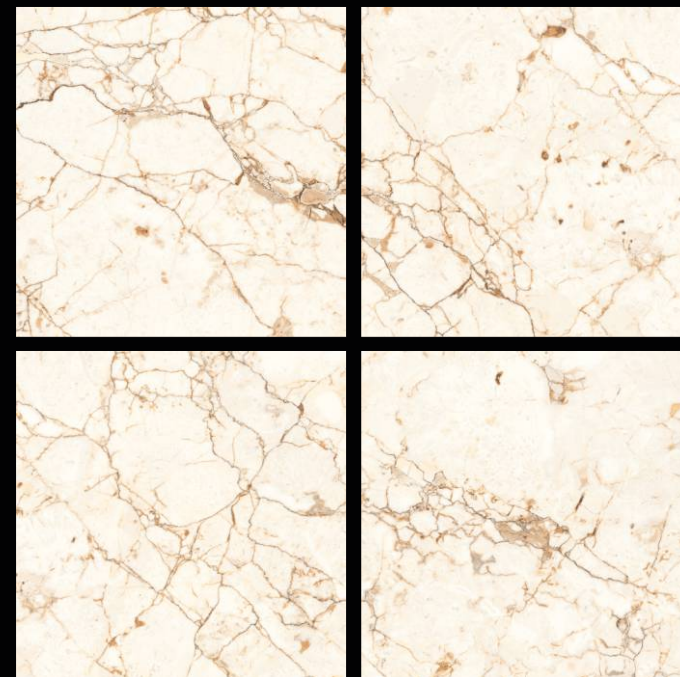

Carving
series

ROSSALIYA BROWN

300x | **600x** | **600x**
600mm | 600mm | 1200mm

Matt Finish | **Random Design**