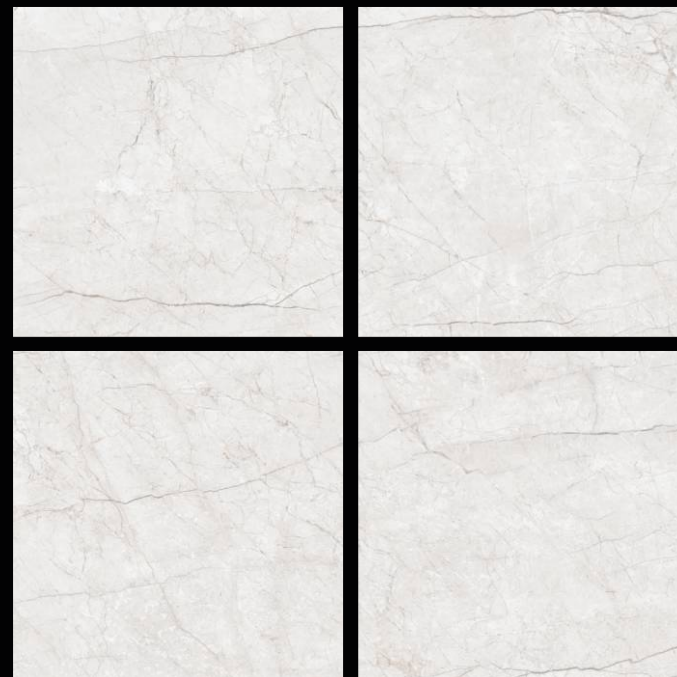

300x | **600x** | **600x**
600mm | 600mm | 1200mm

Matt Finish | **Random Design**

600x
600mm

DAMASTA BROWN & CREMA

Carving
series

DAMASTA BIANCO

300x
600mm | **600x**
600mm | **600x**
1200mm

Matt Finish | **Random Design**