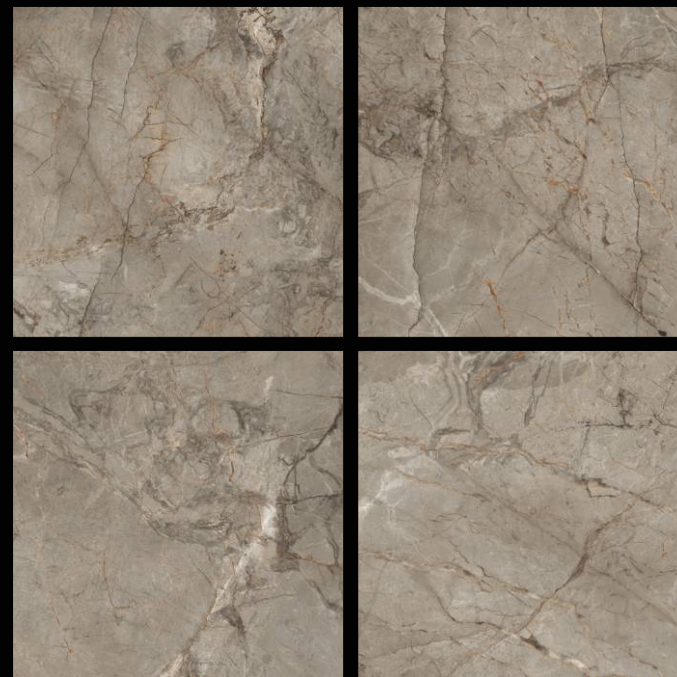

Carving
series

DOMINO NATURAL

300x
600mm | 600x
600mm | 600x
1200mm

Matt Finish | **Random** Design