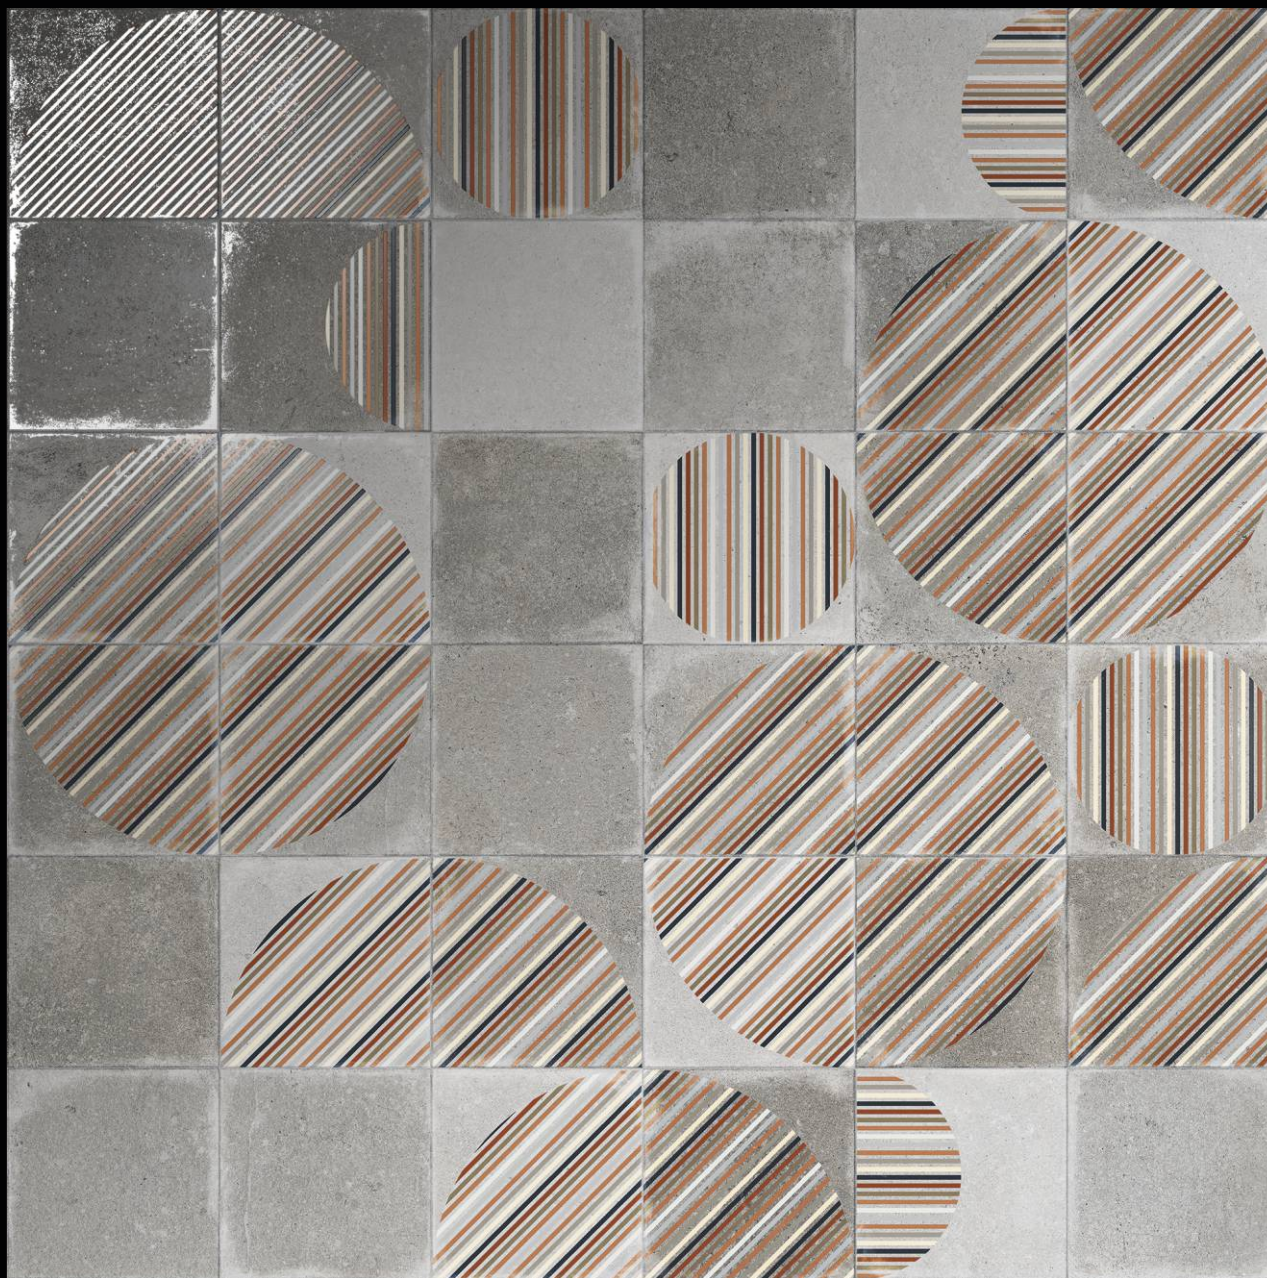

Carving
series

FOSSIL DECOR

300x 600mm | 600x 600mm | 600x 1200mm

Matt Finish | **Random Design**