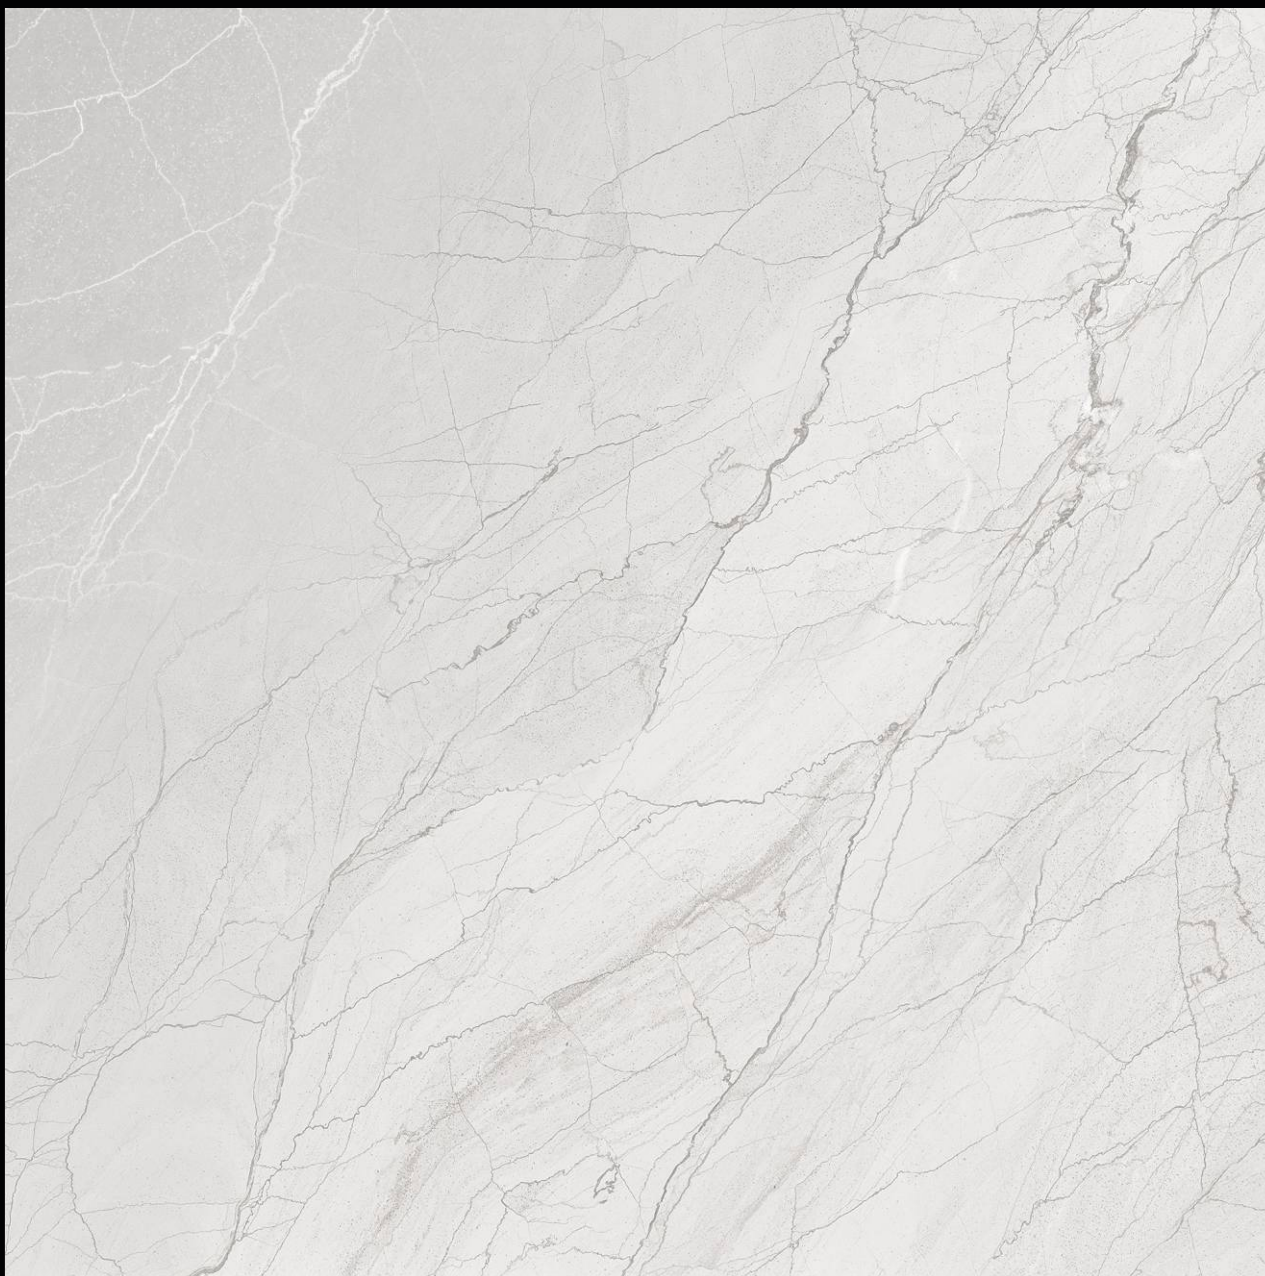

ADEN GREY

300x
600mm | 600x
600mm | 600x
1200mm

Matt Finish | **Random Design**

600x
600mm | ADEN GREY

Carving
series

CAMPUS BIANCO

300x600mm | 600x600mm | 600x1200mm

Matt Finish | **Random Design**