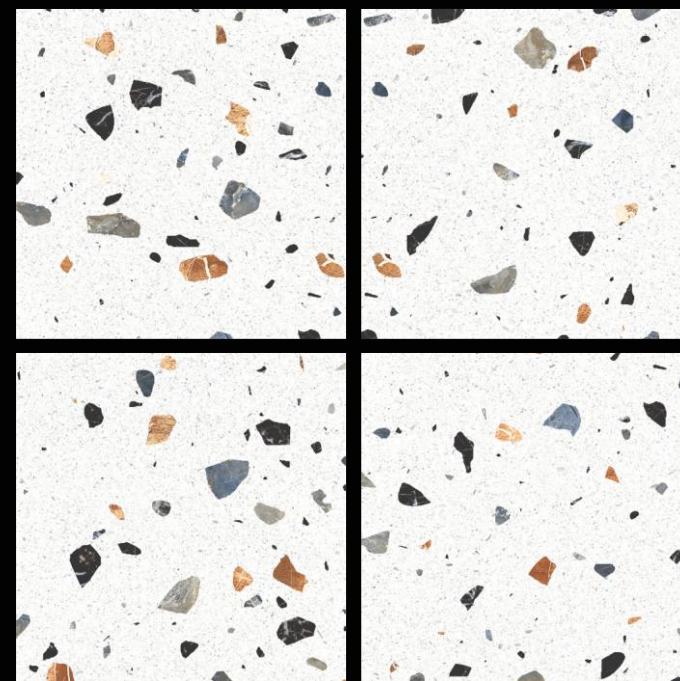

Carving
series

MARMOS MULTY

300x 600mm | 600x 600mm | 600x 1200mm

Matt Finish | **Random Design**