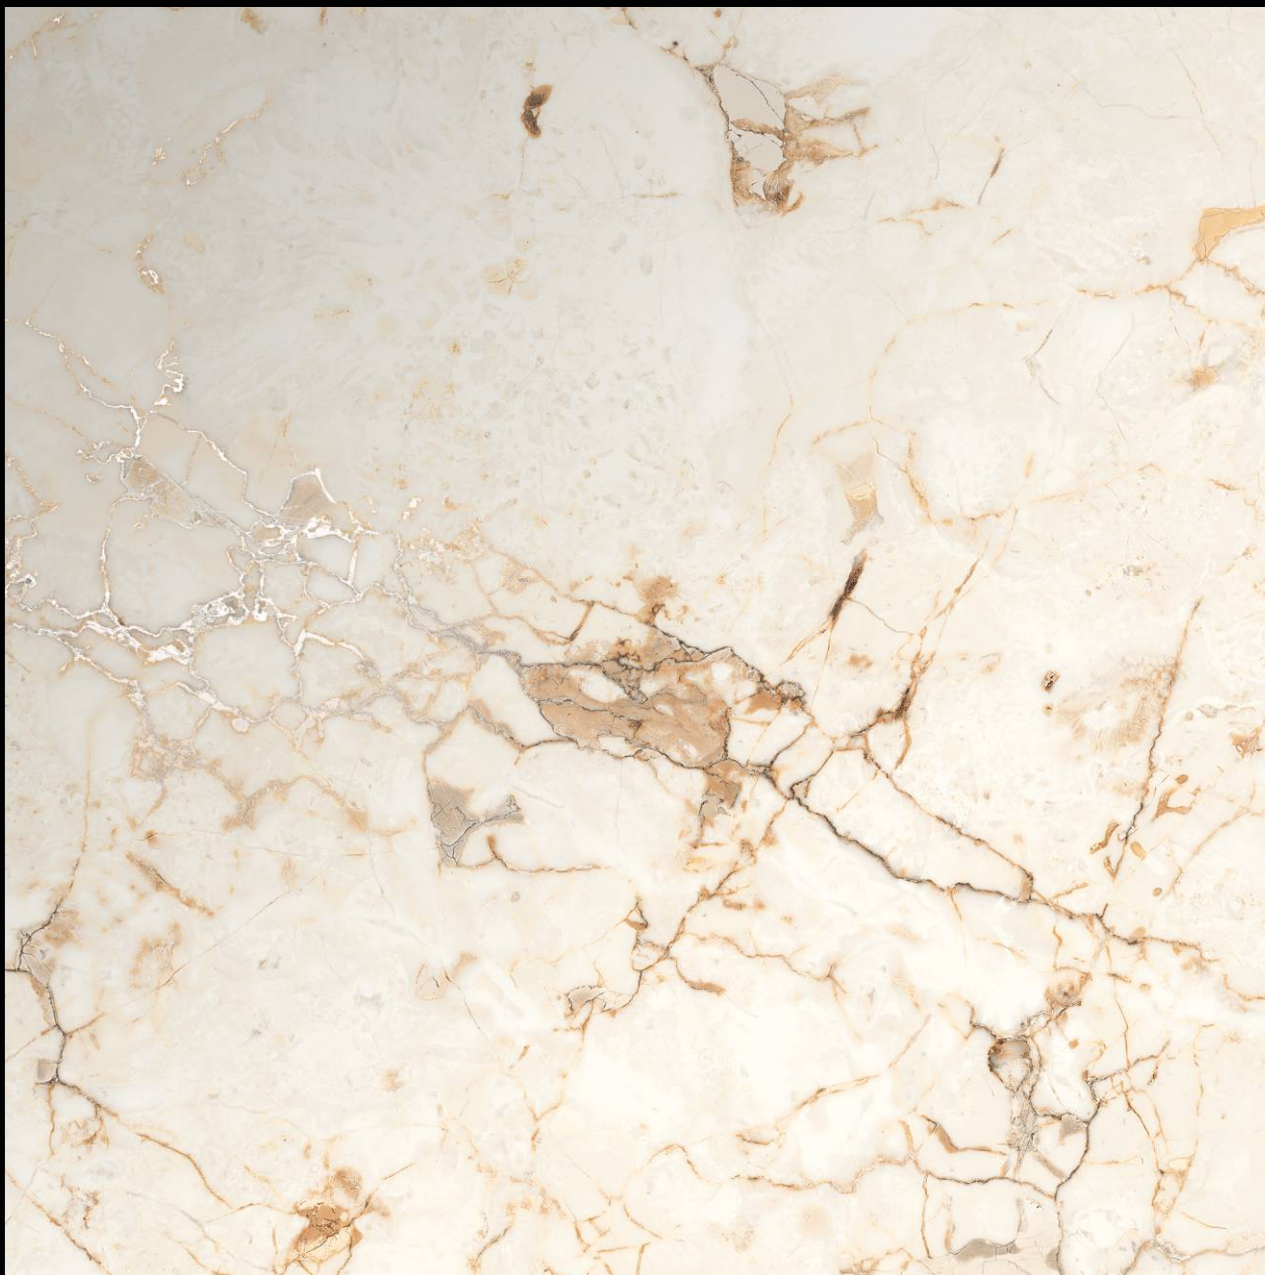

Carving
series

ROSSALIYA BROWN

300x | **600x** | **600x**
600mm | 600mm | 1200mm

Matt Finish | **Random Design**