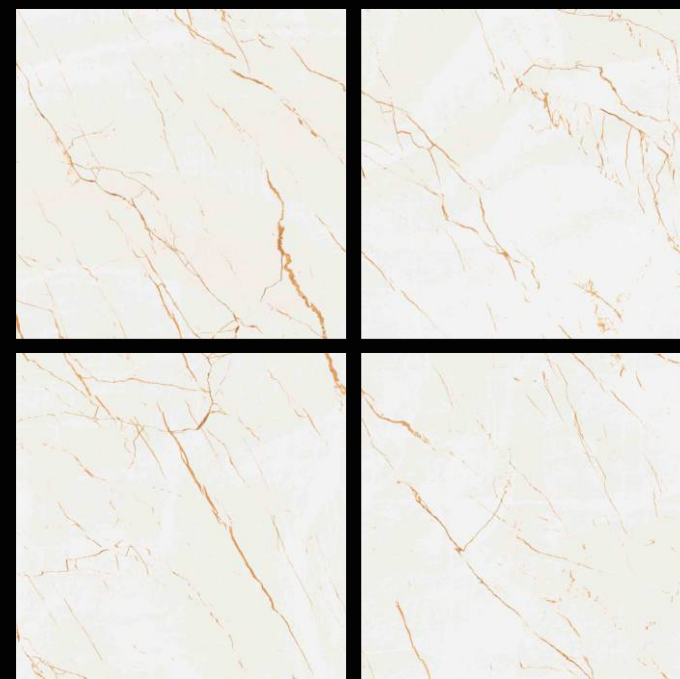

Carving
series

INNOVA ORANGE

300x | **600x** | **600x**
600mm | 600mm | 1200mm

Matt Finish | **Random Design**