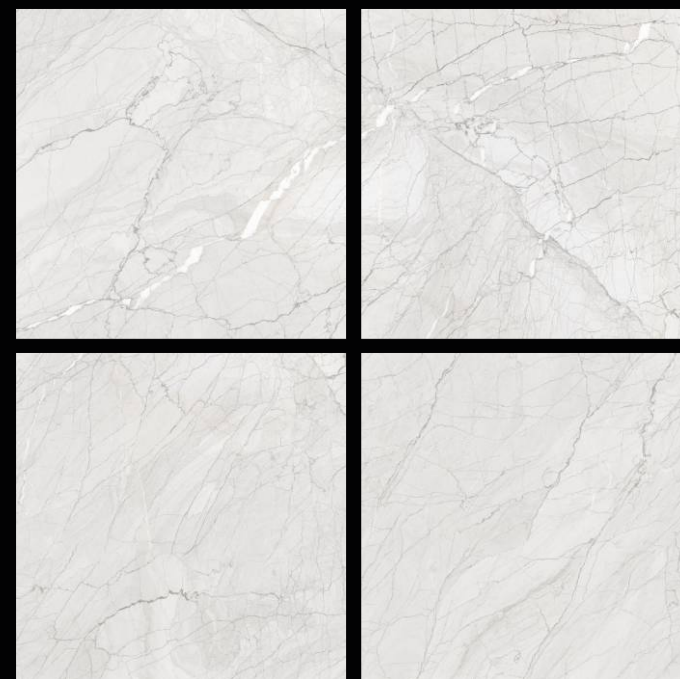

ADEN GREY

300x
600mm | 600x
600mm | 600x
1200mm

Matt Finish | **Random Design**

600x
600mm | ADEN GREY

Carving
series

CAMPUS BIANCO

300x600mm | 600x600mm | 600x1200mm

Matt Finish | **Random Design**