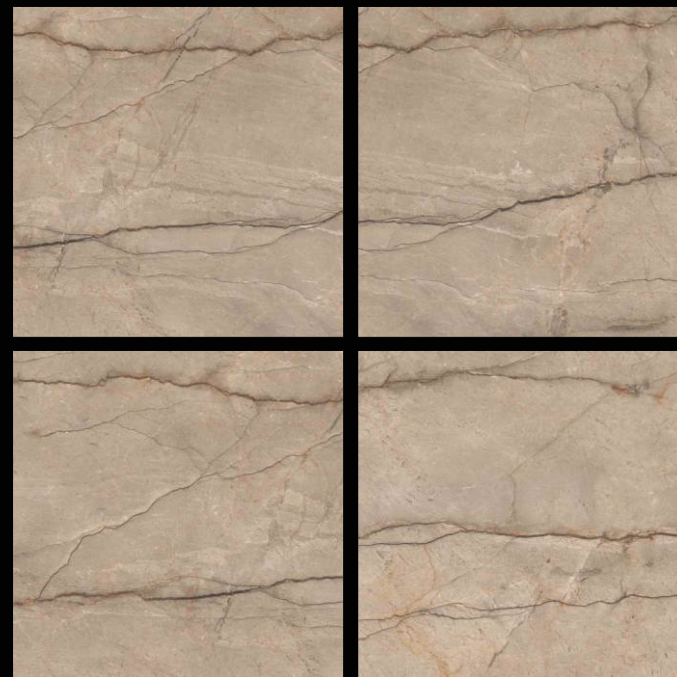

Carving
series

DOVER BEIGE

300x
600mm | **600x**
600mm | **600x**
1200mm

Matt Finish | **Random** Design