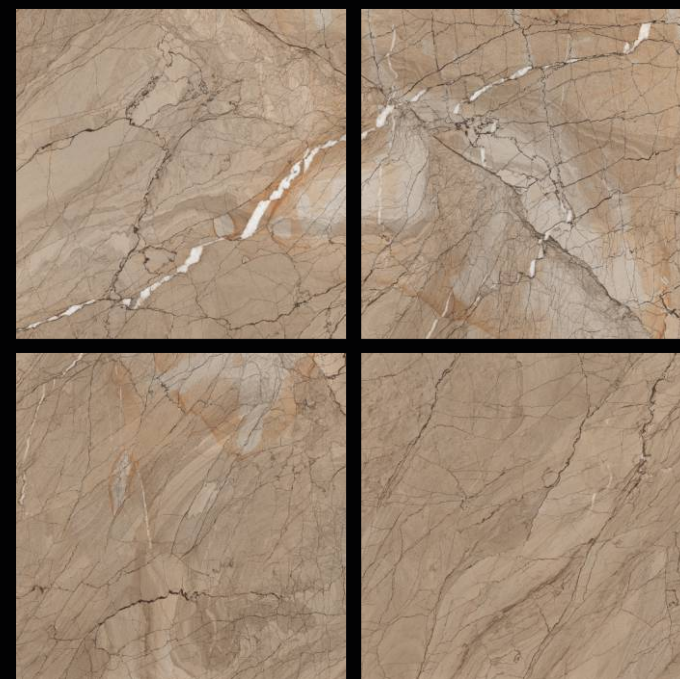

Carving
series

CAMPUS BROWN

300x600mm | 600x600mm | 600x1200mm

Matt Finish | **Random Design**