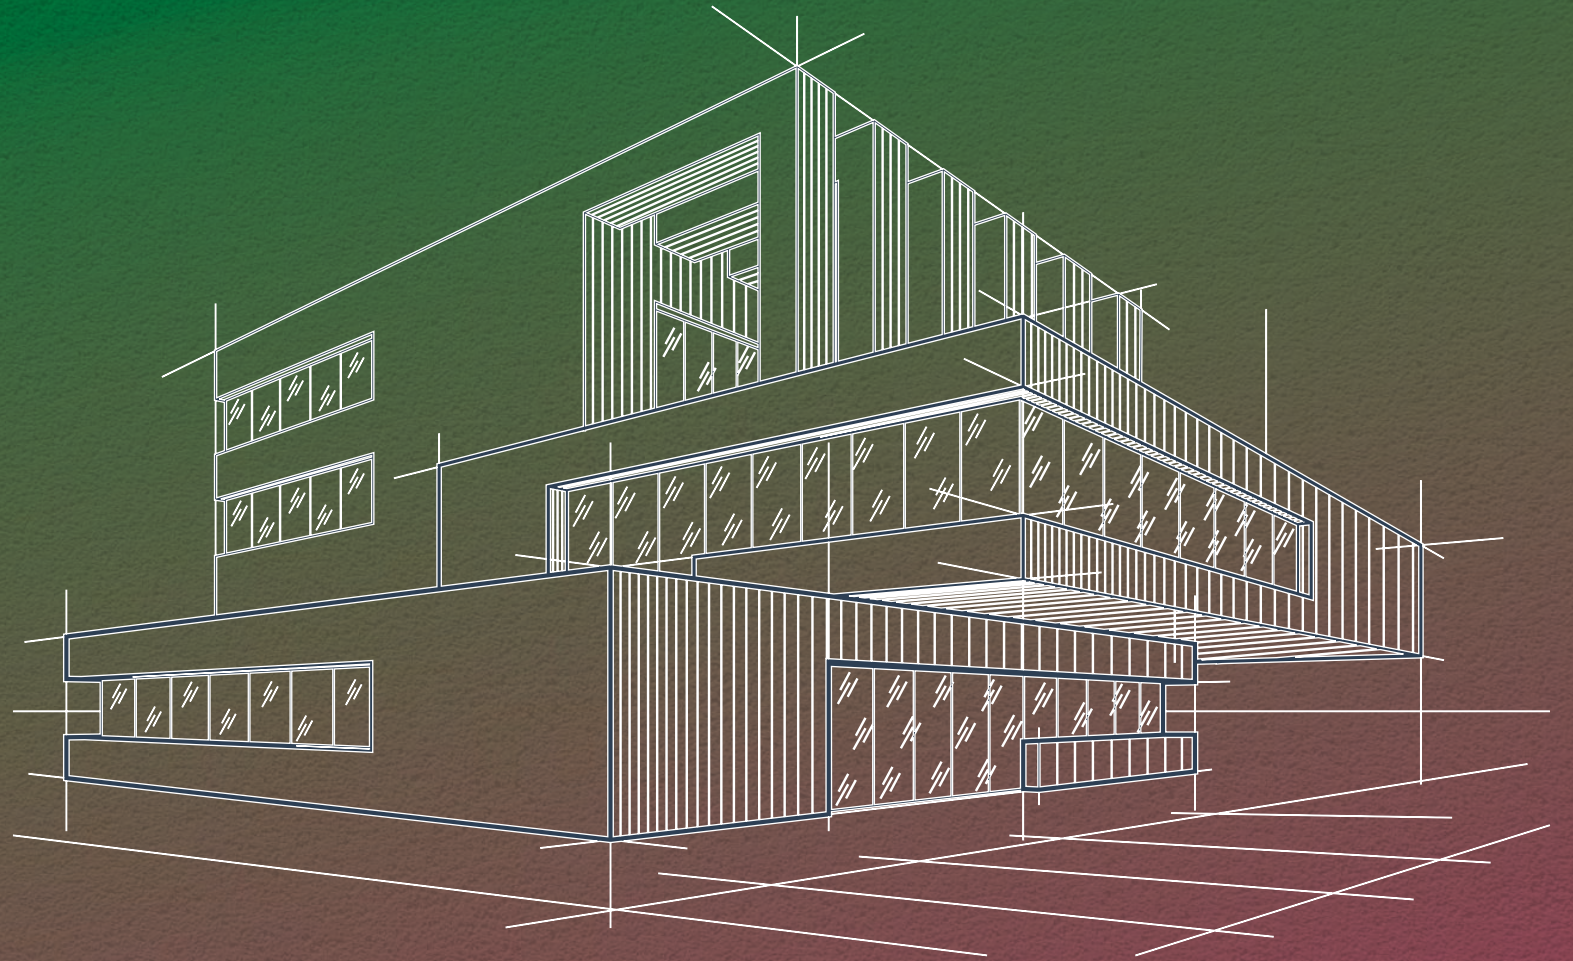

SURFACES NATURAL APPLICATION

Restaurants

Spa-Wellness

Big Projects

Shops-Offices

Children-
friendly spaces

Living

Bathroom

Kitchen