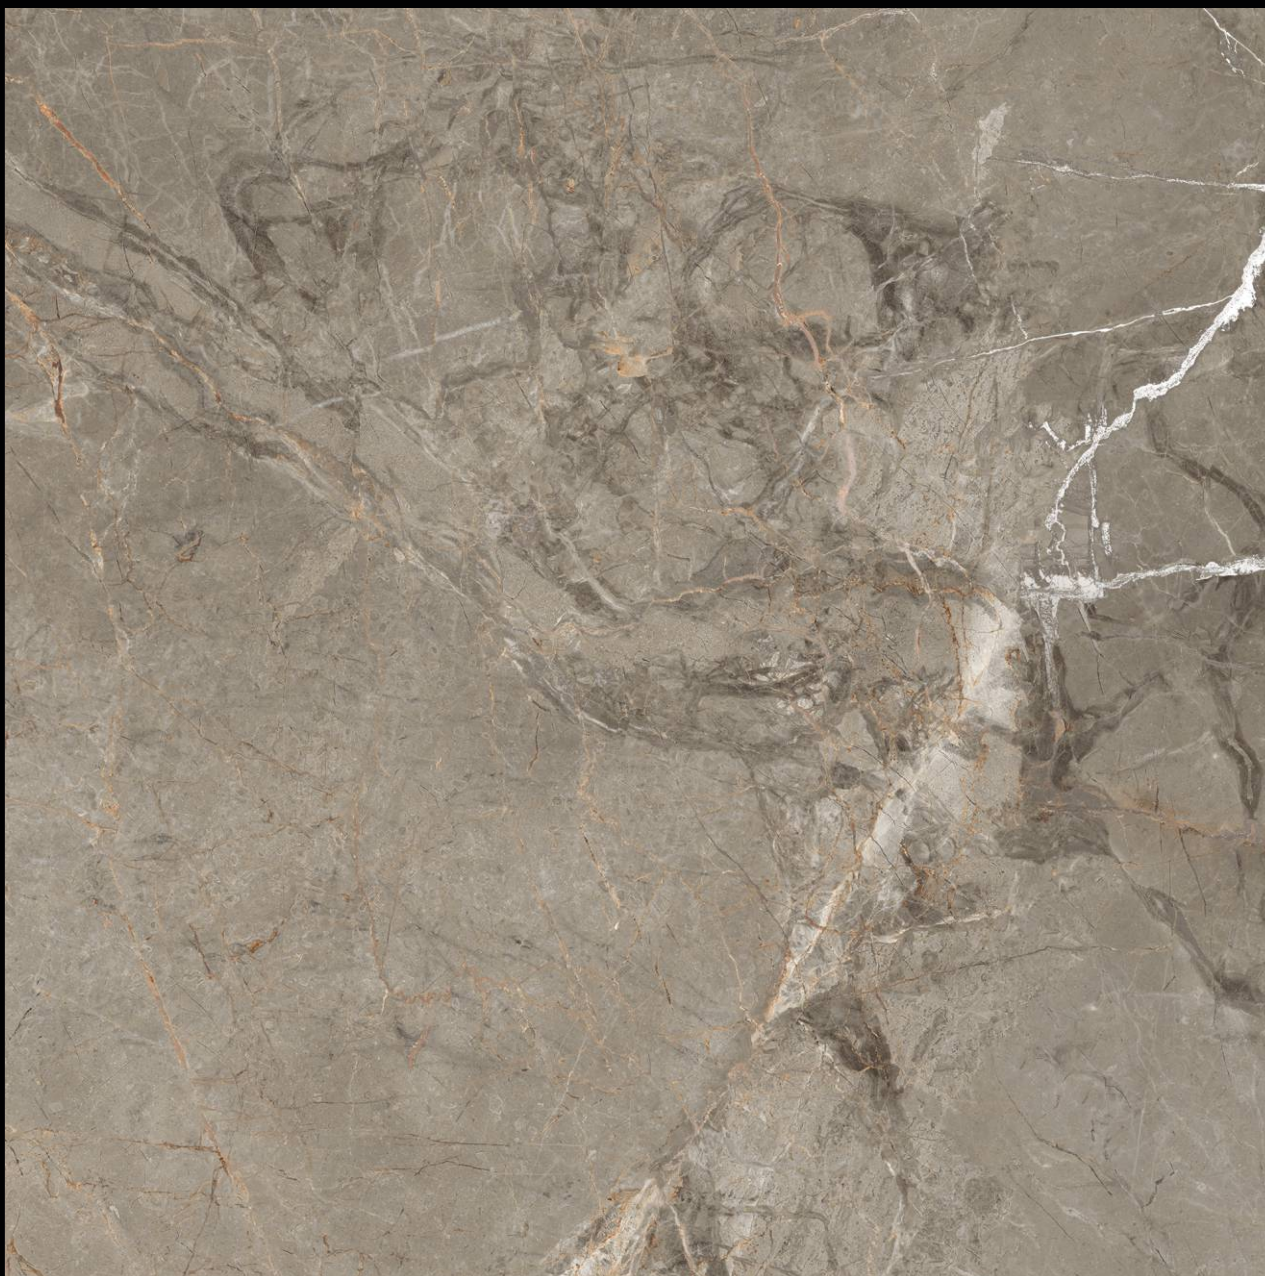

Carving
series

DOMINO NATURAL

300x
600mm | 600x
600mm | 600x
1200mm

Matt Finish | **Random** Design