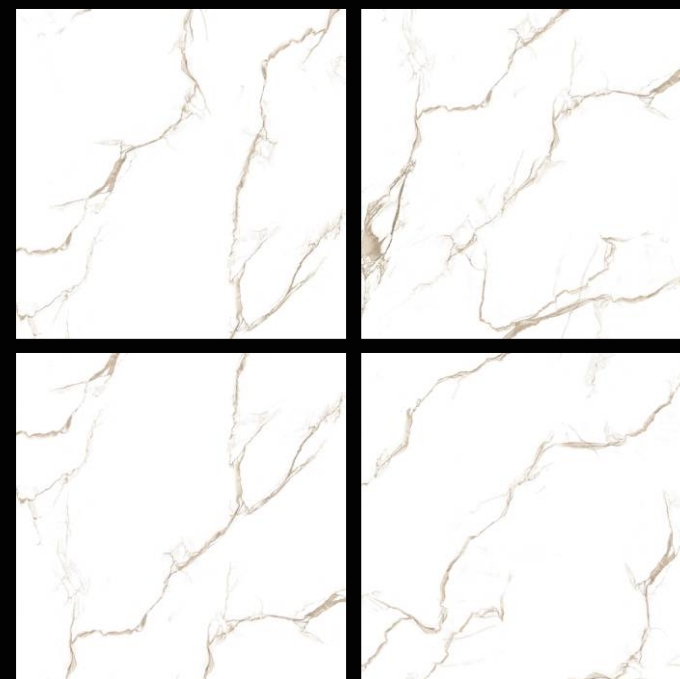

Carving
series

SATVARIO VENATINO

300x | **600x** | **600x**
600mm | 600mm | 1200mm

Matt Finish | **Random Design**