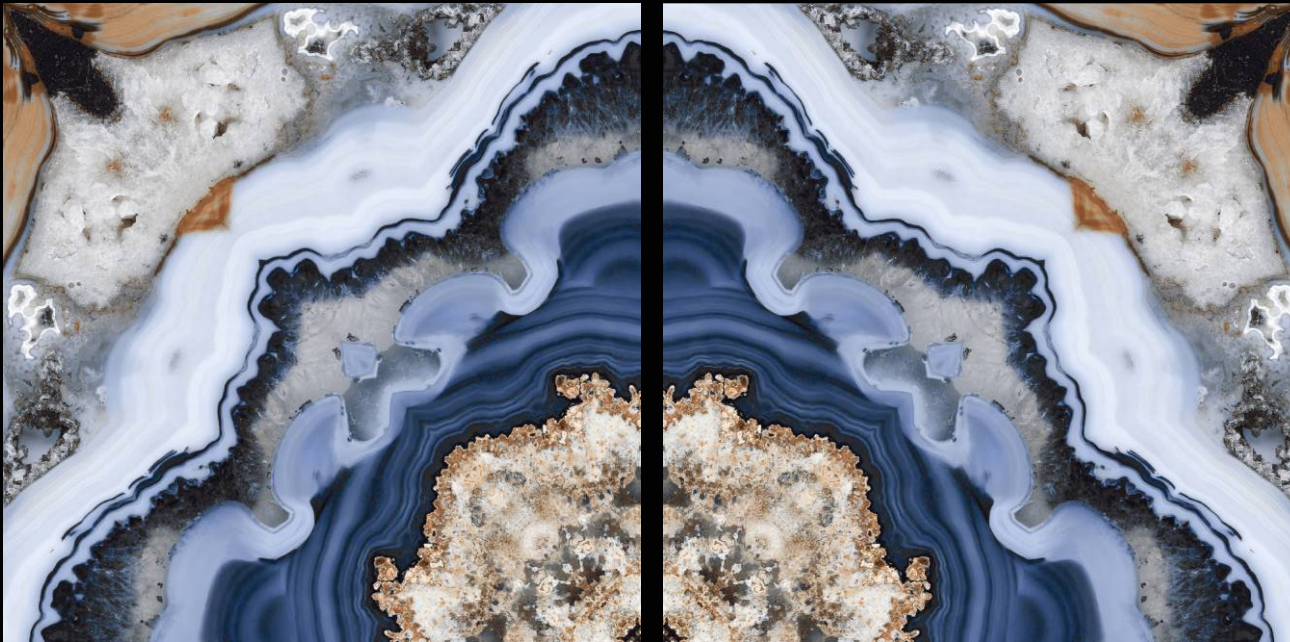

Book Match

series

MARCO BLUE

300x 600mm | 600x 600mm | 600x 1200mm

GLOSSY Finish

Water-proof

Easy to clean

Chemical
Resistant

Frost resistant

Scratch
Resistant

Heat
Resistant

www.segamvitrified.com