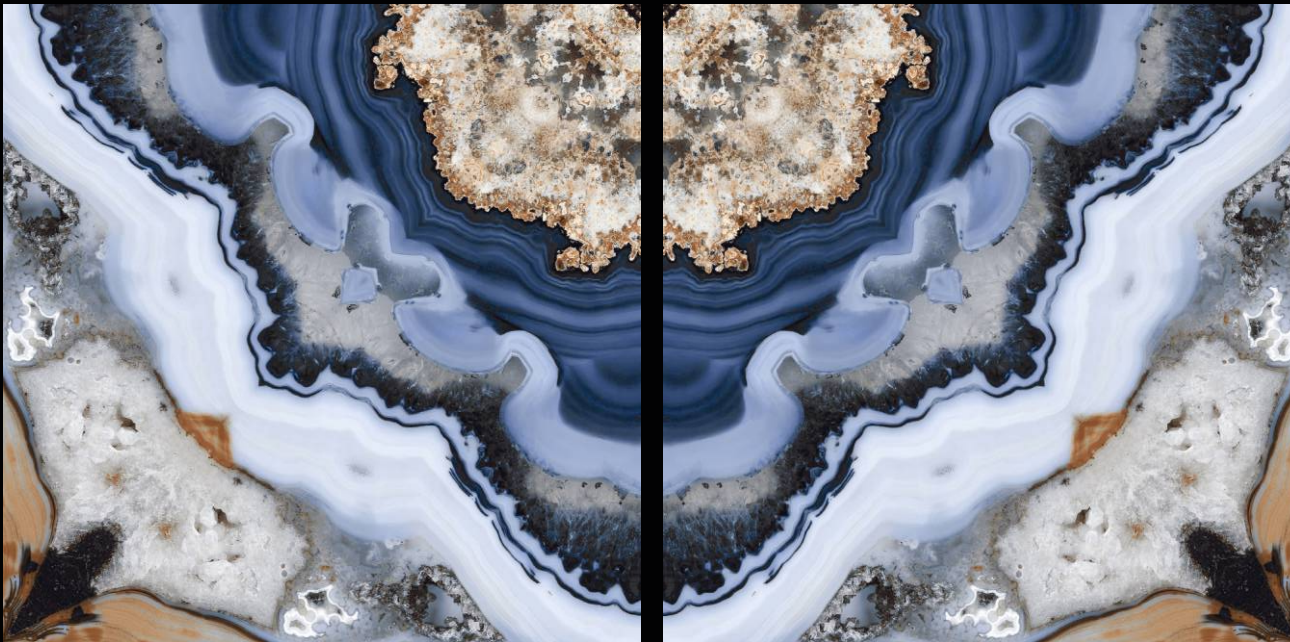

Book Match

series

MARCO BLUE

300x 600mm | 600x 600mm | 600x 1200mm

GLOSSY Finish

Water-proof

Easy to clean

Chemical
Resistant

Frost resistant

Scratch
Resistant

Heat
Resistant

www.segamvitrified.com